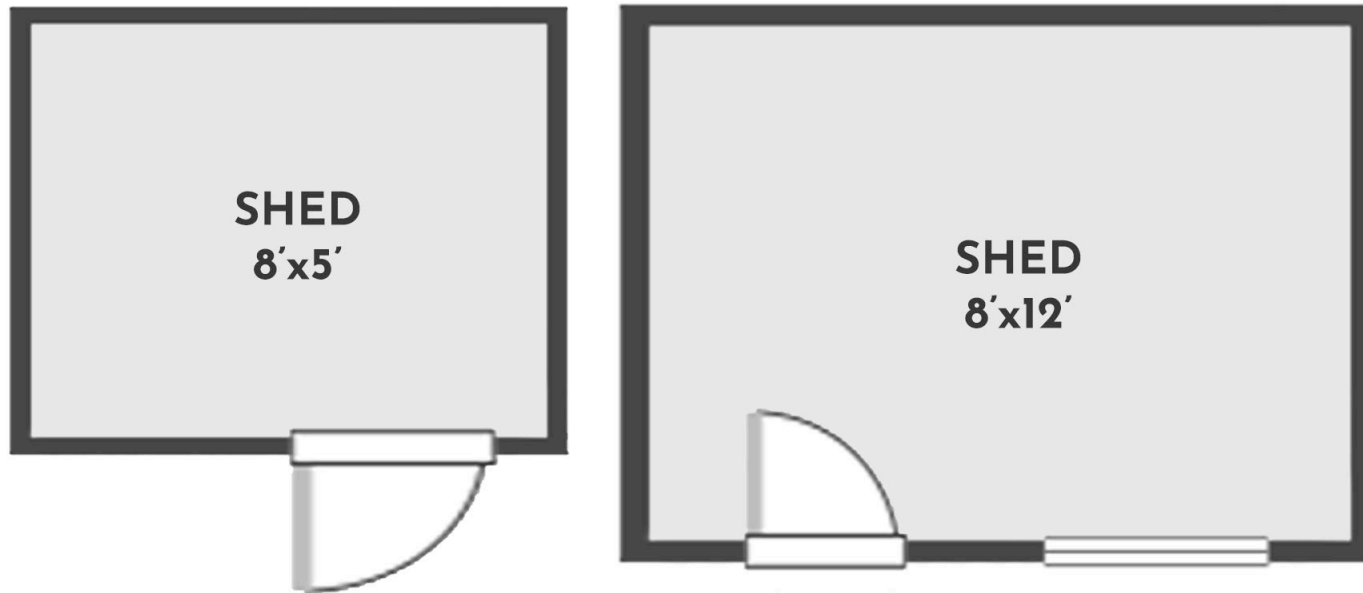

5 BED | 2.5 BATH | 3183 SQ.FT
LOWER FLOOR 1550 SQ.FT

13531 LAKE HILL WAY

Stone Sisters | www.StoneSisters.com | (250) 862-7675

Tan & grey regions are excluded from the total floor area. All room dimensions and floor areas must be considered approximate and are subject to independent verification. Dimensions are taken from interior laser measurements.