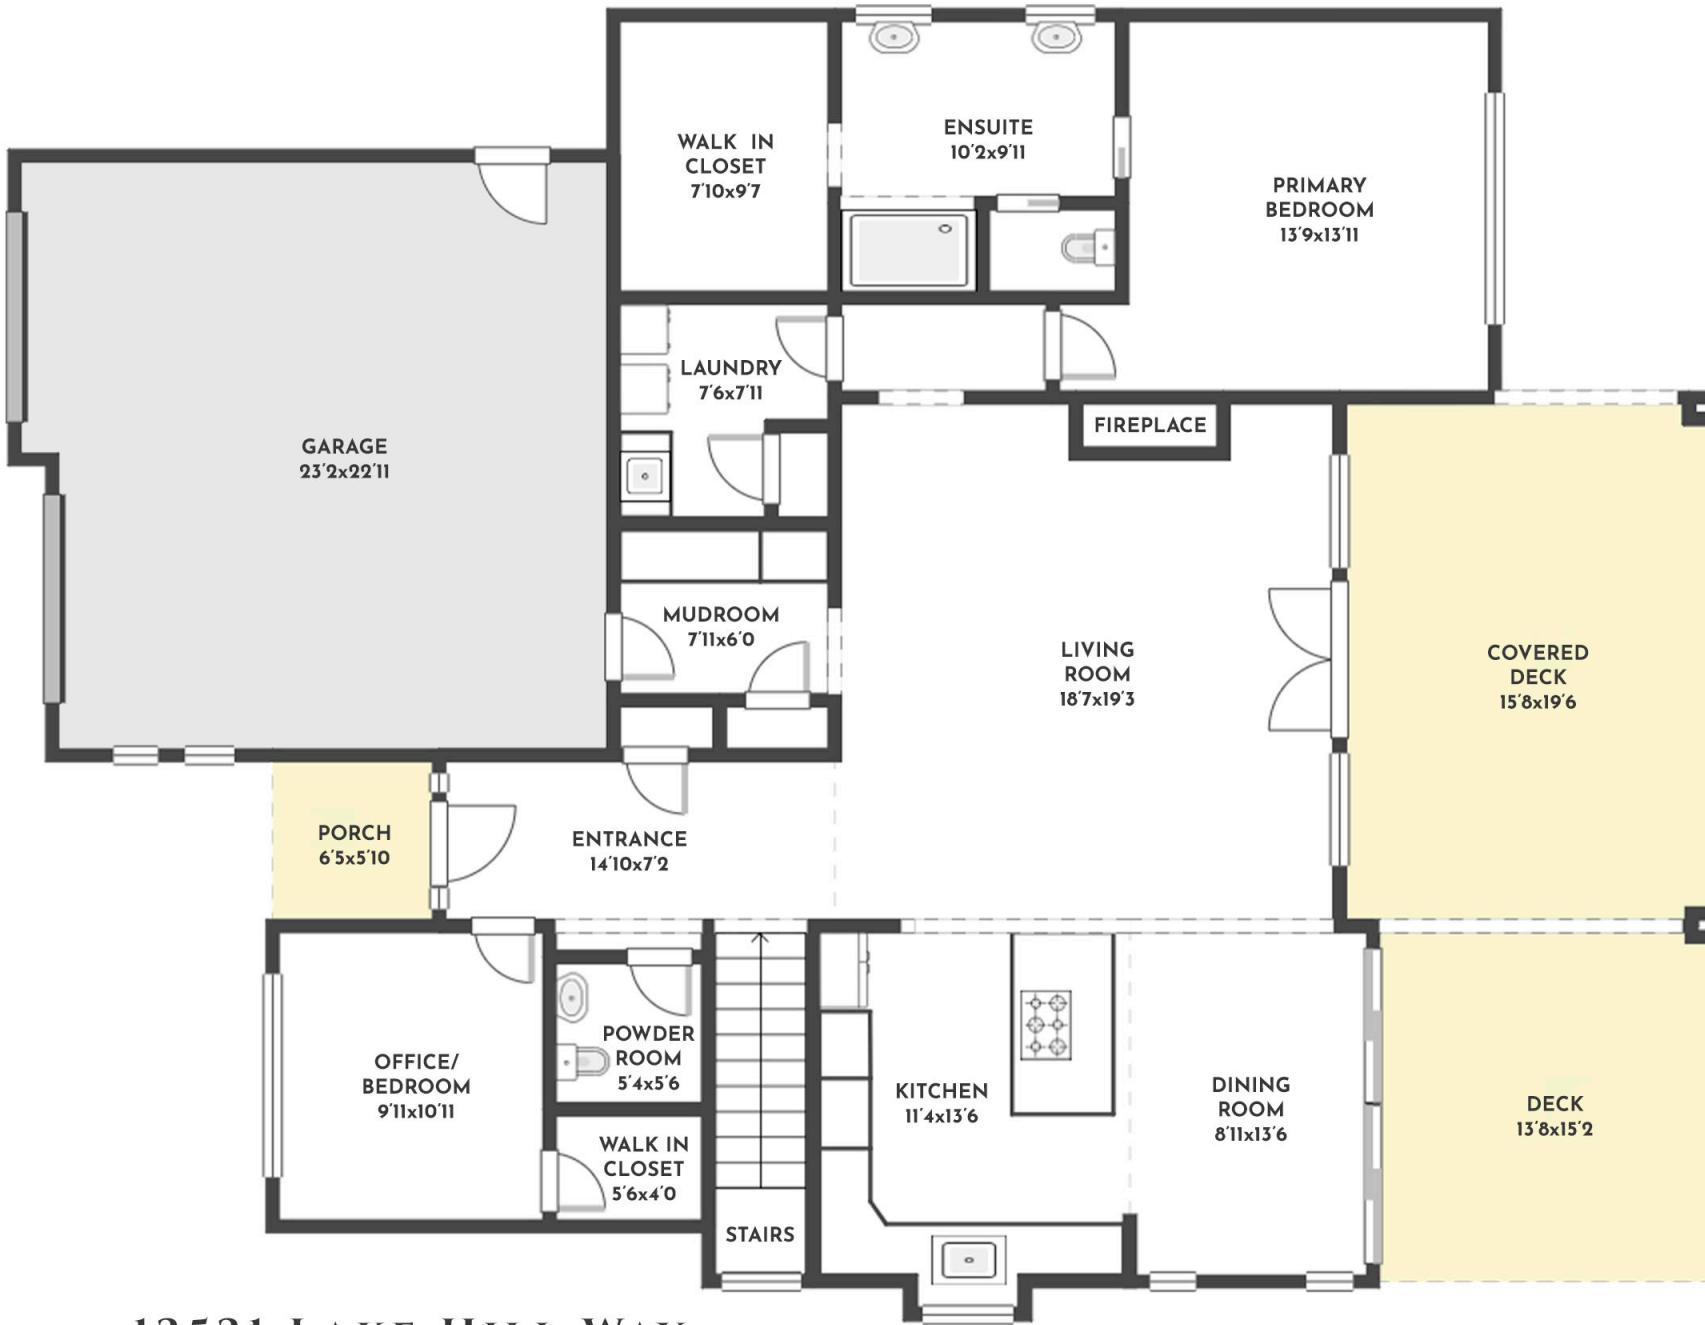

5 BED | 2.5 BATH | 3183 SQ.FT
UPPER FLOOR 1633 SQ.FT

13531 LAKE HILL WAY

Stone Sisters | www.StoneSisters.com | (250) 862-7675

Tan & grey regions are excluded from the total floor area. All room dimensions and floor areas must be considered approximate and are subject to independent verification. Dimensions are taken from interior laser measurements.

5 BED | 2.5 BATH | 3183 SQ.FT
LOWER FLOOR 1550 SQ.FT

13531 LAKE HILL WAY

Stone Sisters | www.StoneSisters.com | (250) 862-7675

Tan & grey regions are excluded from the total floor area. All room dimensions and floor areas must be considered approximate and are subject to independent verification. Dimensions are taken from interior laser measurements.