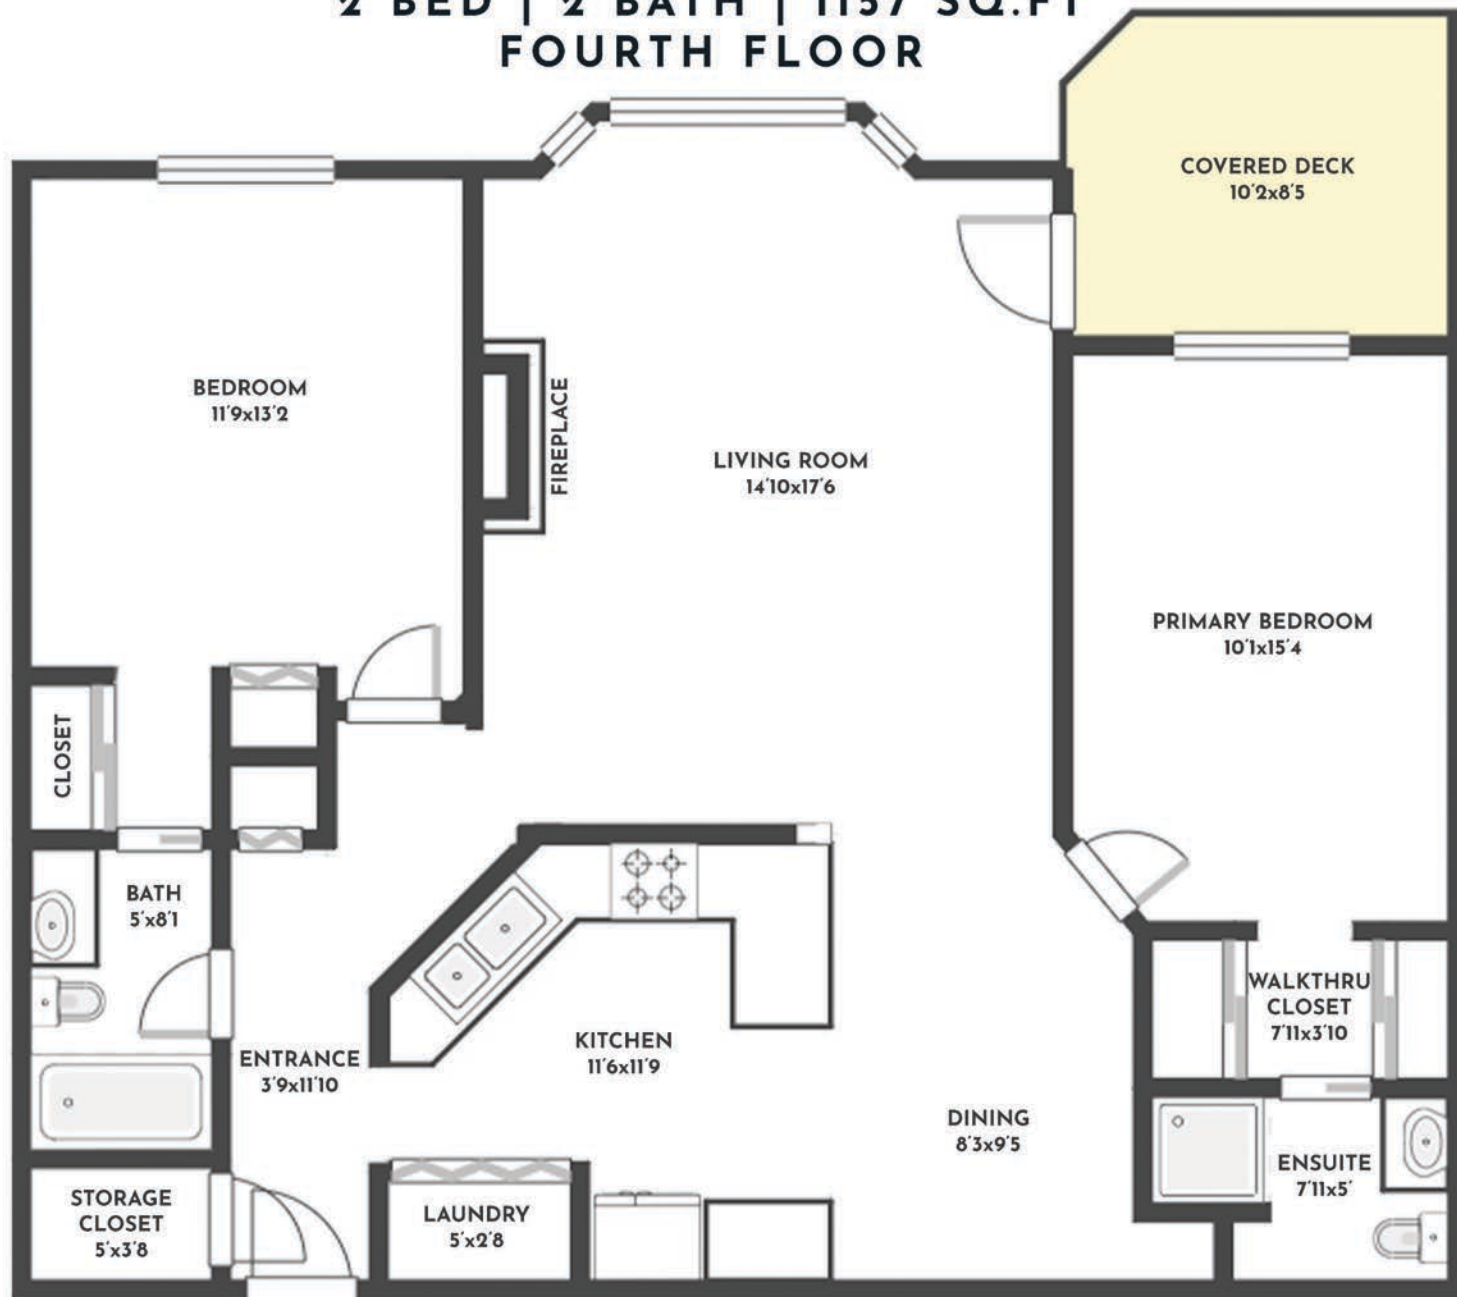

**2 BED | 2 BATH | 1157 SQ.FT
FOURTH FLOOR**

#403 - 987 K.L.O. ROAD

Stone Sisters | www.StoneSisters.com | (250) 862-7675

Tan & grey regions are excluded from the total floor area. All room dimensions and floor areas must be considered approximate and are subject to independent verification. Dimensions are taken from interior laser measurements.