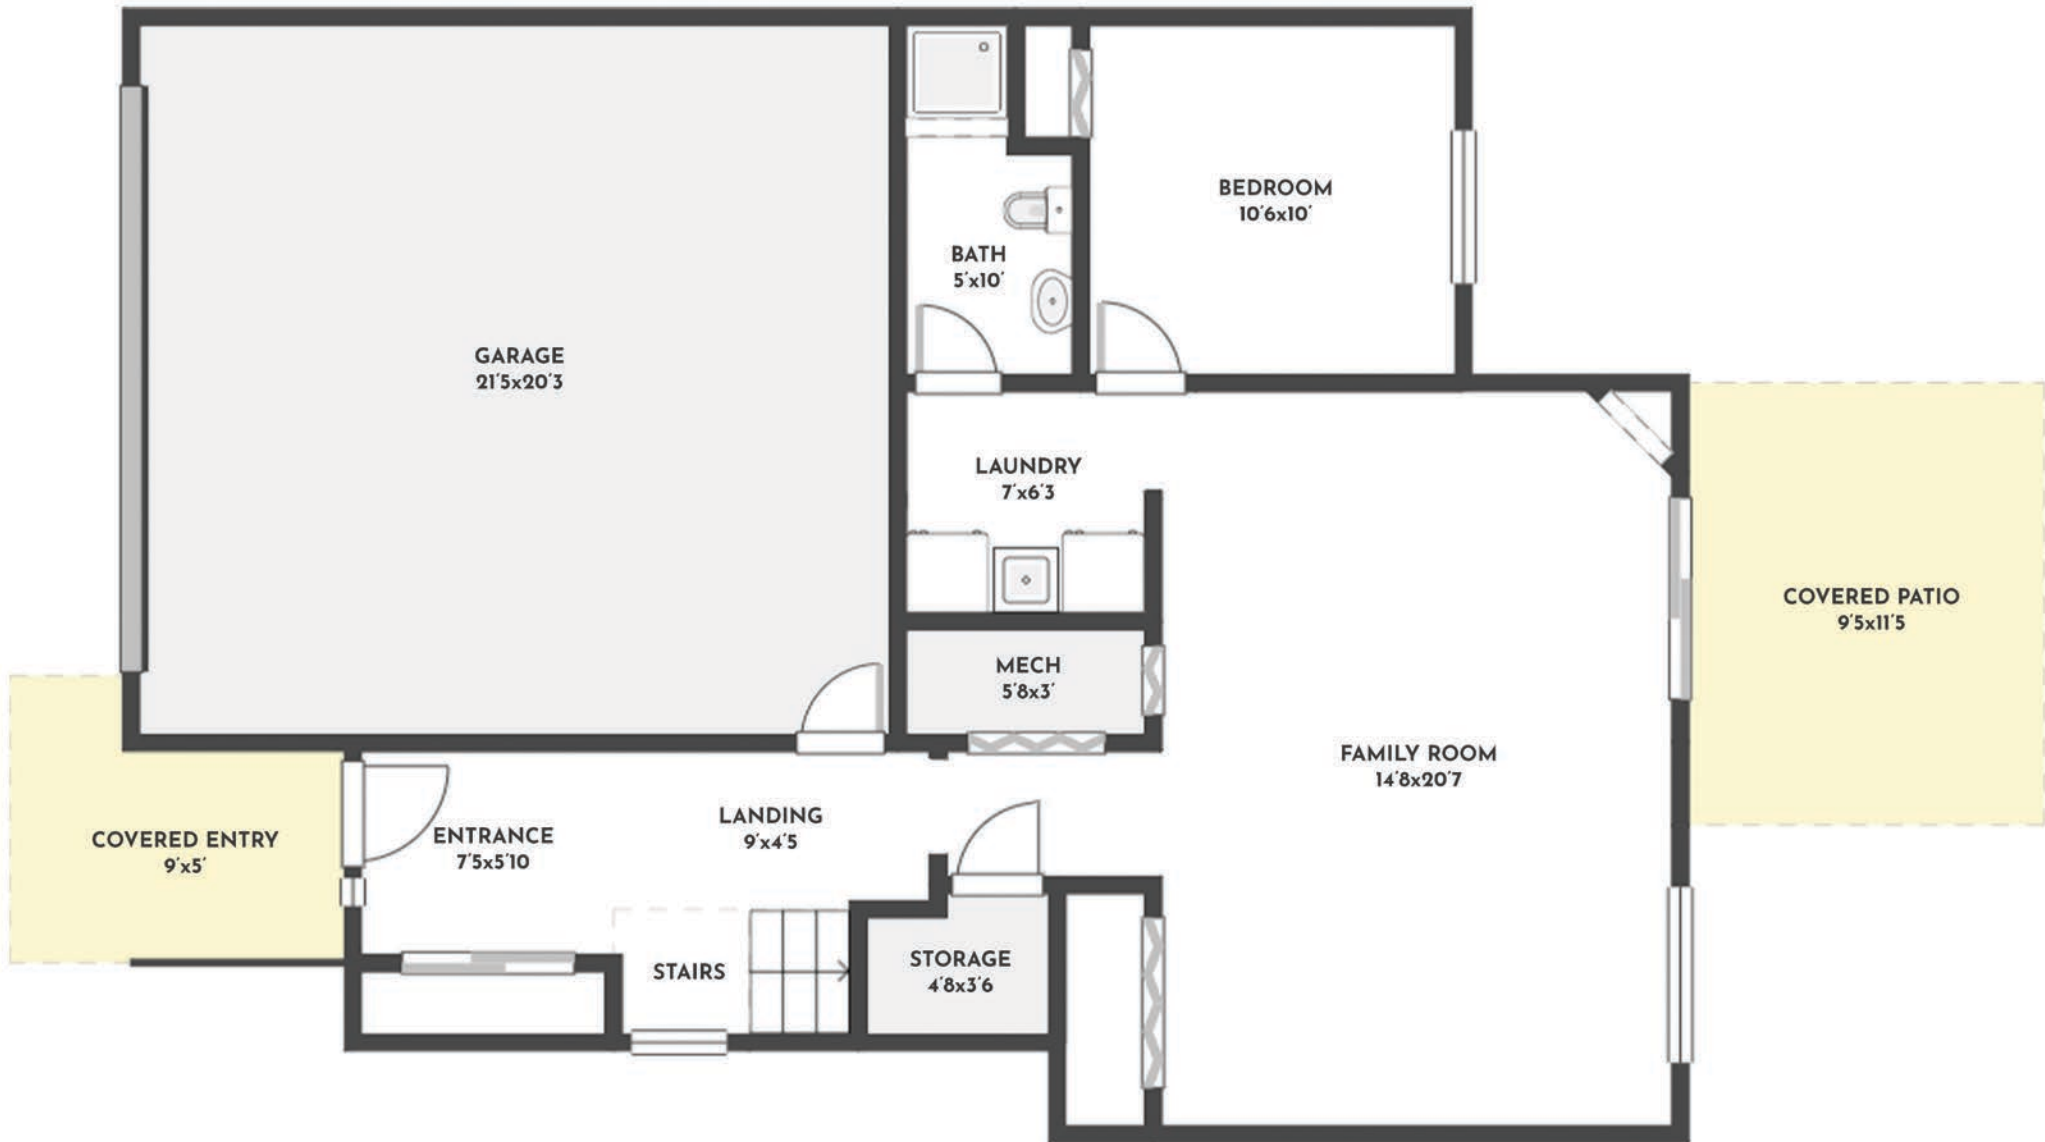

**3 BED | 3 BATH | 1870 SQ.FT  
UPPER FLOOR | 1068 SQ.FT**

**3867 GLEN CANYON DRIVE**

Stone Sisters | [www.StoneSisters.com](http://www.StoneSisters.com) | (250) 862-7675

Tan & grey regions are excluded from the total floor area. All room dimensions and floor areas must be considered approximate and are subject to independent verification. Dimensions are taken from interior laser measurements.

3 BED | 3 BATH | 1870 SQ.FT  
LOWER FLOOR | 802 SQ.FT

**3867 GLEN CANYON DRIVE**

Stone Sisters | [www.StoneSisters.com](http://www.StoneSisters.com) | (250) 862-7675

Tan & grey regions are excluded from the total floor area. All room dimensions and floor areas must be considered approximate and are subject to independent verification. Dimensions are taken from interior laser measurements.