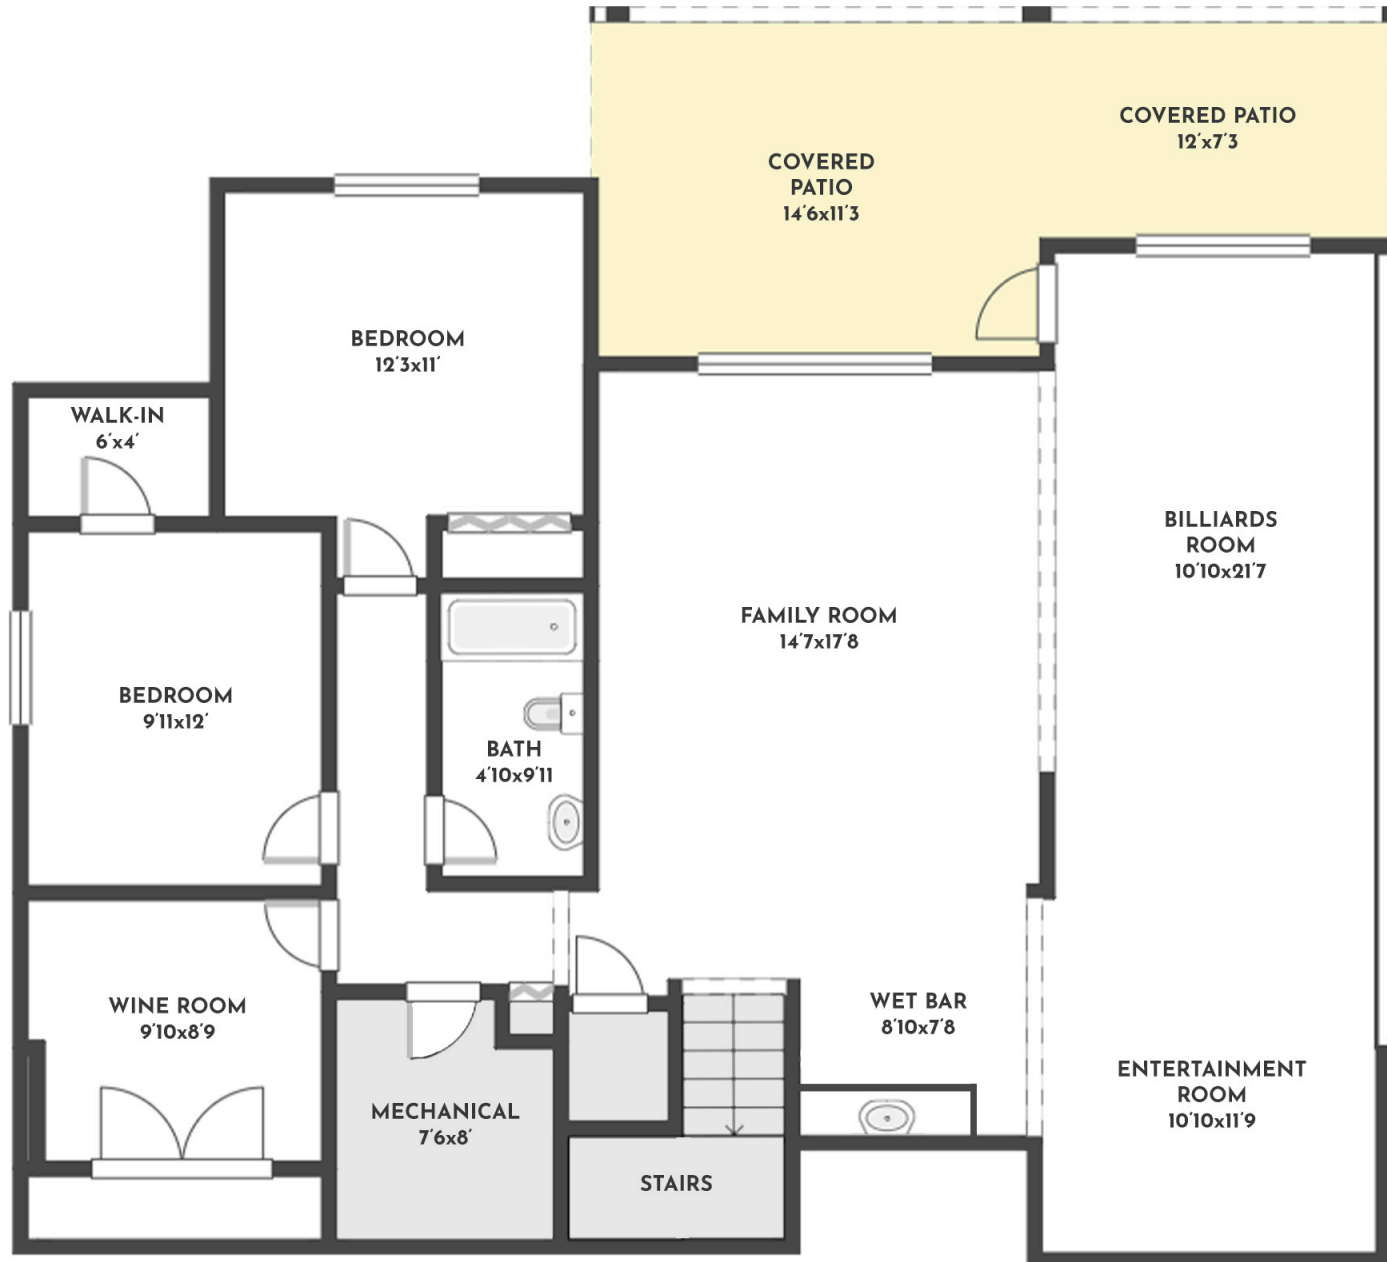

**4 BED | 3 BATH | 2955 SQ.FT
MAIN FLOOR | 1562 SQ.FT**

1927 CORNERSTONE DRIVE

Stone Sisters | www.StoneSisters.com | (250) 862-7675

Tan & grey regions are excluded from the total floor area. All room dimensions and floor areas must be considered approximate and are subject to independent verification. Dimensions are taken from interior laser measurements.

**4 BED | 3 BATH | 2955 SQ.FT
LOWER FLOOR | 1393 SQ.FT**

1927 CORNERSTONE DRIVE

Stone Sisters | www.StoneSisters.com | (250) 862-7675

Tan & grey regions are excluded from the total floor area. All room dimensions and floor areas must be considered approximate and are subject to independent verification. Dimensions are taken from interior laser measurements.