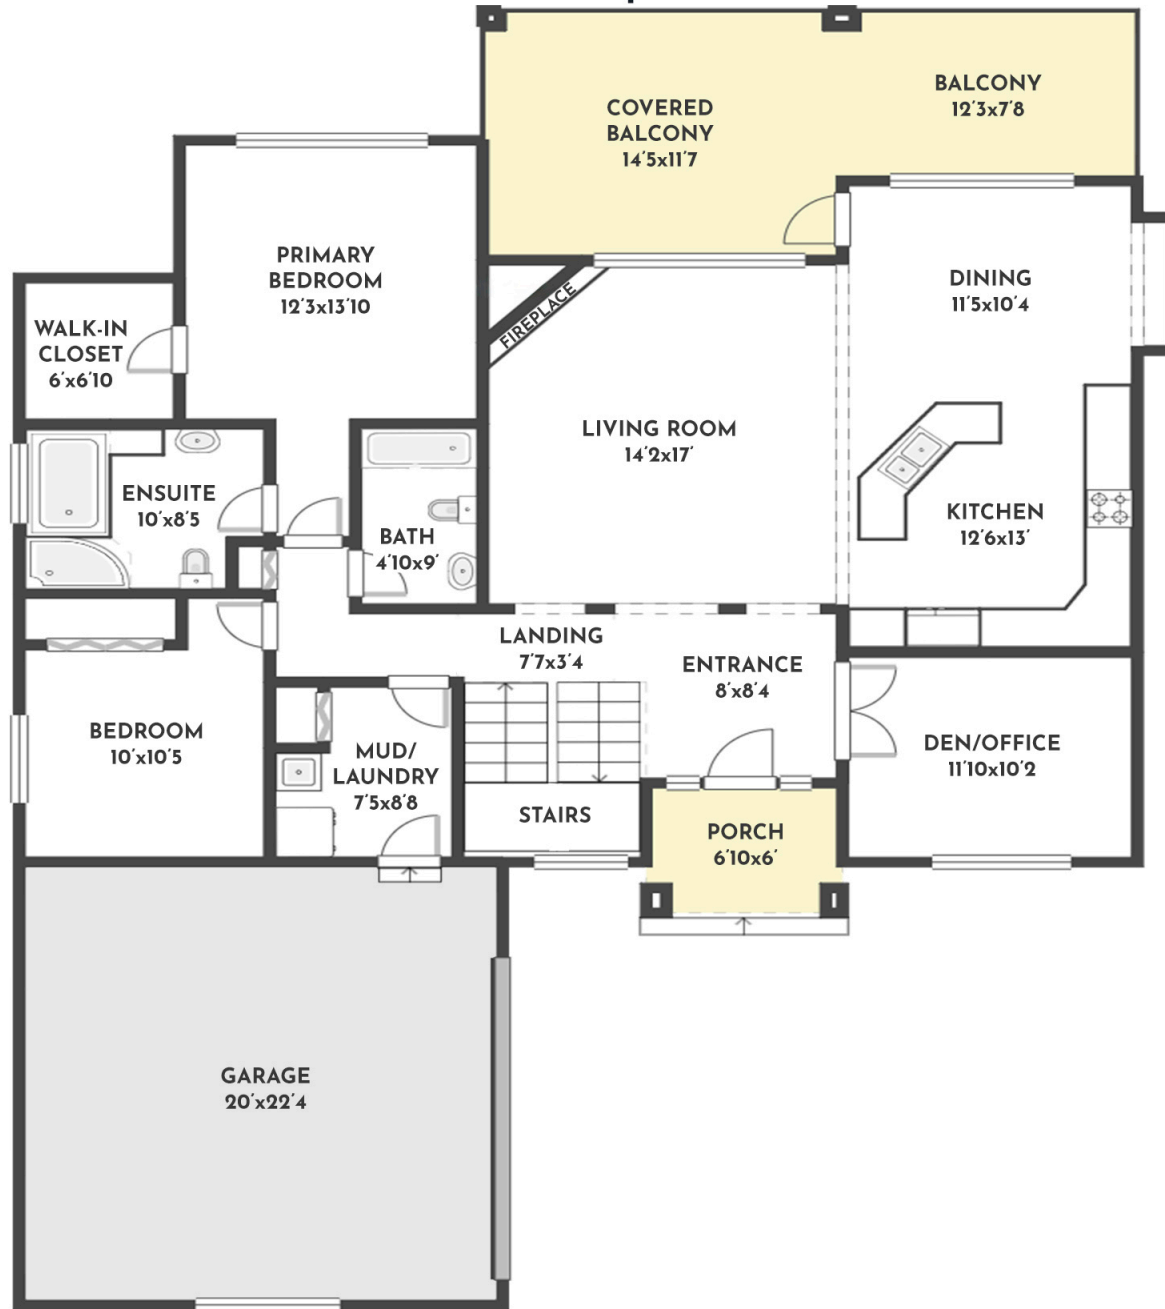

**4 BED | 3 BATH | 2955 SQ.FT
MAIN FLOOR | 1562 SQ.FT**

1927 CORNERSTONE DRIVE

Stone Sisters | www.StoneSisters.com | (250) 862-7675

Tan & grey regions are excluded from the total floor area. All room dimensions and floor areas must be considered approximate and are subject to independent verification. Dimensions are taken from interior laser measurements.

**4 BED | 3 BATH | 2955 SQ.FT
LOWER FLOOR | 1393 SQ.FT**

1927 CORNERSTONE DRIVE

Stone Sisters | www.StoneSisters.com | (250) 862-7675

Tan & grey regions are excluded from the total floor area. All room dimensions and floor areas must be considered approximate and are subject to independent verification. Dimensions are taken from interior laser measurements.