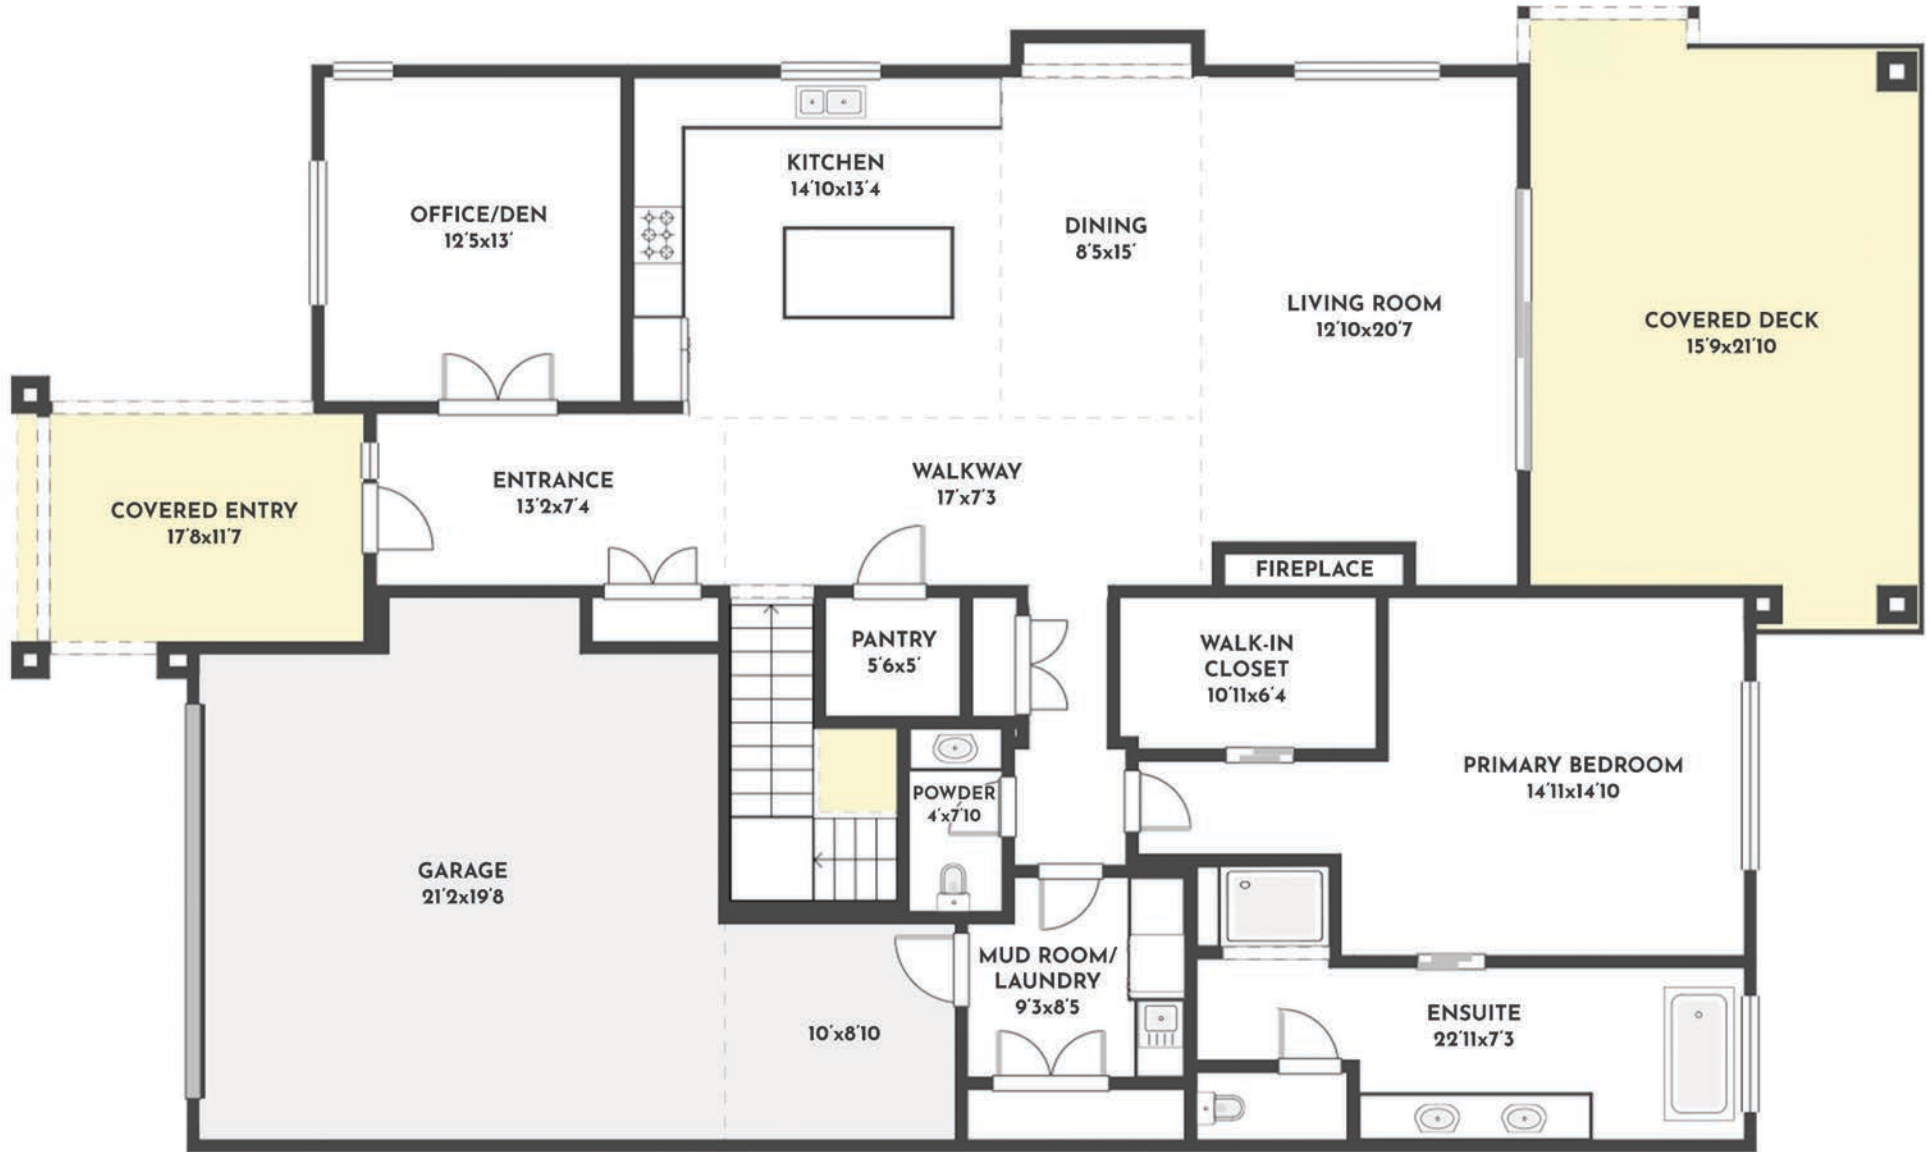

**3 BED | 2.5 BATH | 3661 SQ.FT
MAIN FLOOR | 1956 SQ.FT**

#16 - 1349 ROCKY POINT DRIVE

Stone Sisters | www.StoneSisters.com | (250) 862-7675

Tan & grey regions are excluded from the total floor area. All room dimensions and floor areas must be considered approximate and are subject to independent verification. Dimensions are taken from interior laser measurements.

**3 BED | 2.5 BATH | 3661 SQ.FT
LOWER FLOOR | 1705 SQ.FT**

#16 - 1349 ROCKY POINT DRIVE
Stone Sisters | www.StoneSisters.com | (250) 862-7675

Tan & grey regions are excluded from the total floor area. All room dimensions and floor areas must be considered approximate and are subject to independent verification. Dimensions are taken from interior laser measurements.