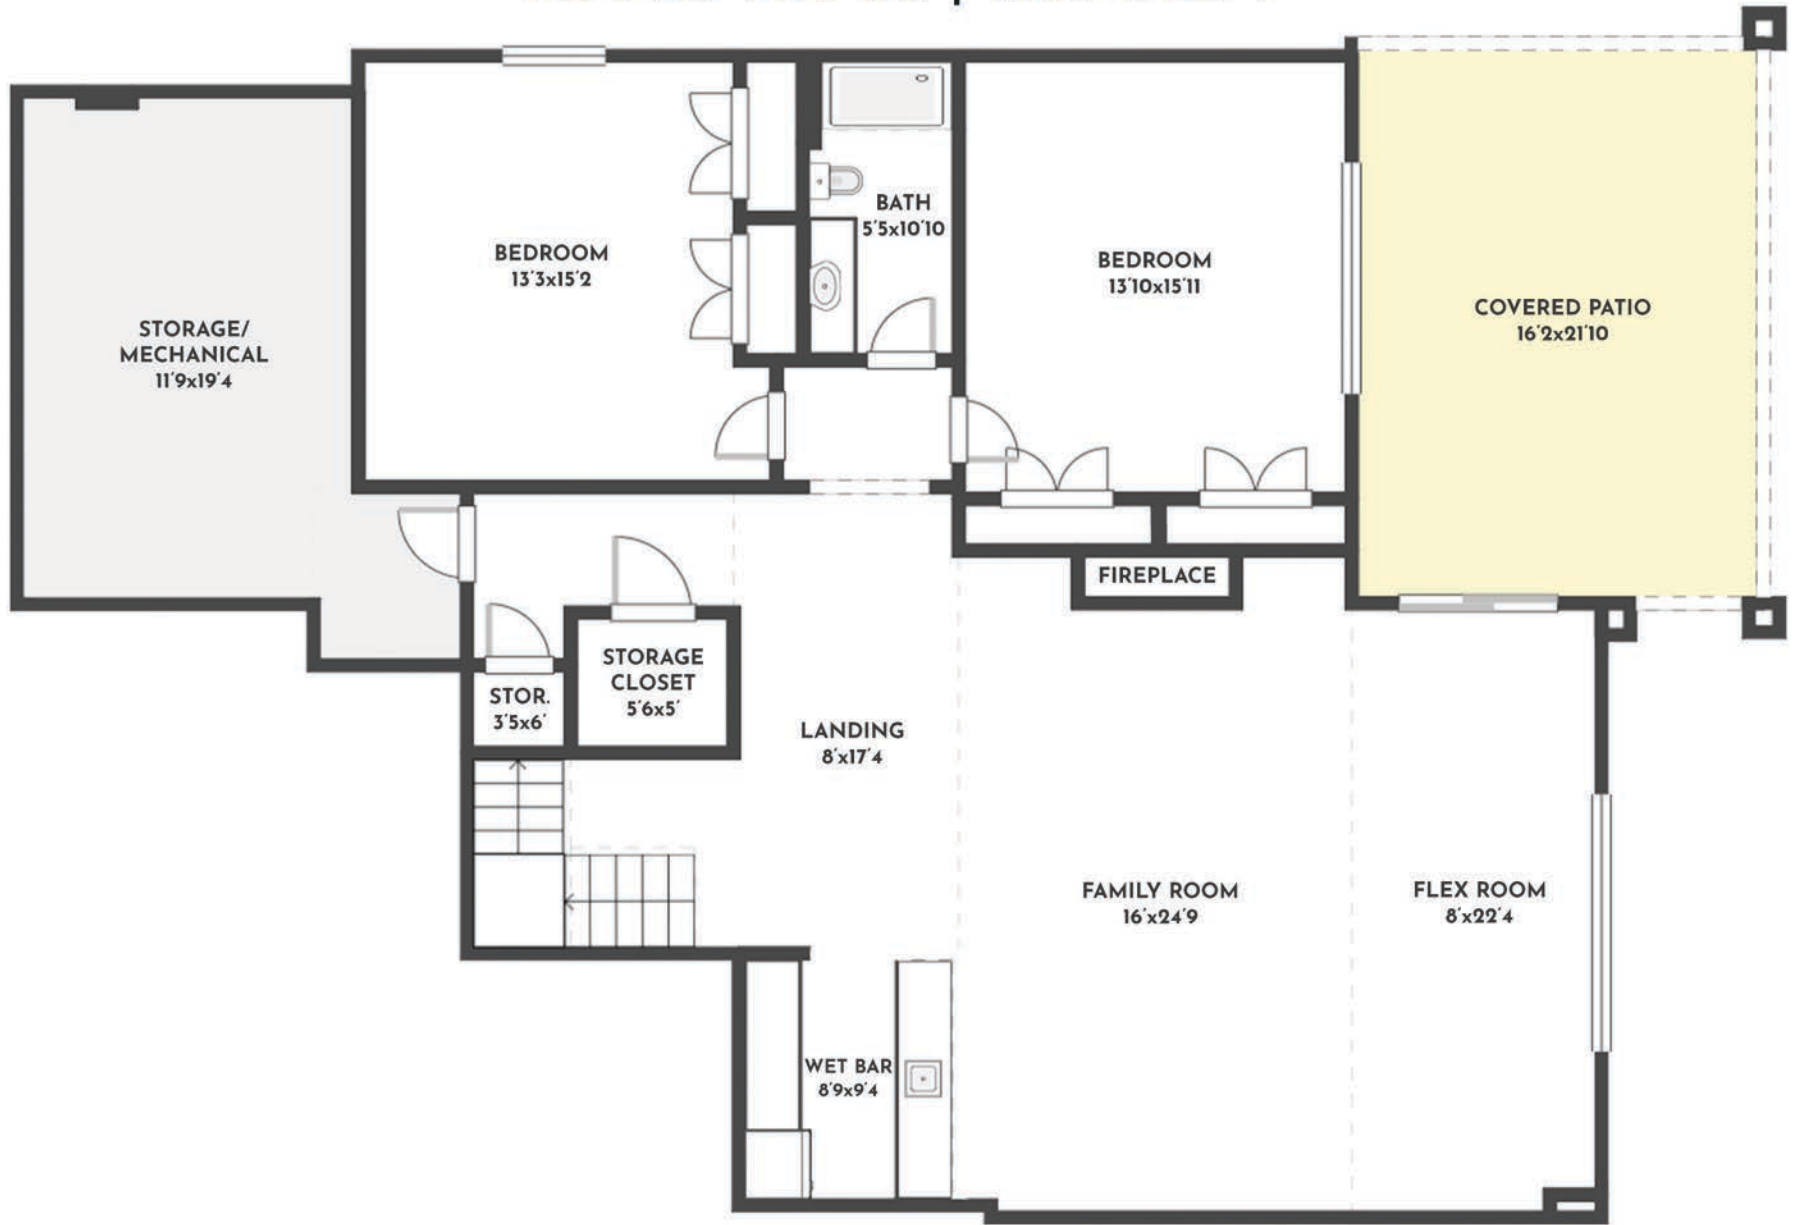

**3 BED | 2.5 BATH | 3661 SQ.FT
MAIN FLOOR | 1956 SQ.FT**

#16 - 1349 ROCKY POINT DRIVE

Stone Sisters | www.StoneSisters.com | (250) 862-7675

Tan & grey regions are excluded from the total floor area. All room dimensions and floor areas must be considered approximate and are subject to independent verification. Dimensions are taken from interior laser measurements.

**3 BED | 2.5 BATH | 3661 SQ.FT
LOWER FLOOR | 1705 SQ.FT**

#16 - 1349 ROCKY POINT DRIVE
Stone Sisters | www.StoneSisters.com | (250) 862-7675

Tan & grey regions are excluded from the total floor area. All room dimensions and floor areas must be considered approximate and are subject to independent verification. Dimensions are taken from interior laser measurements.