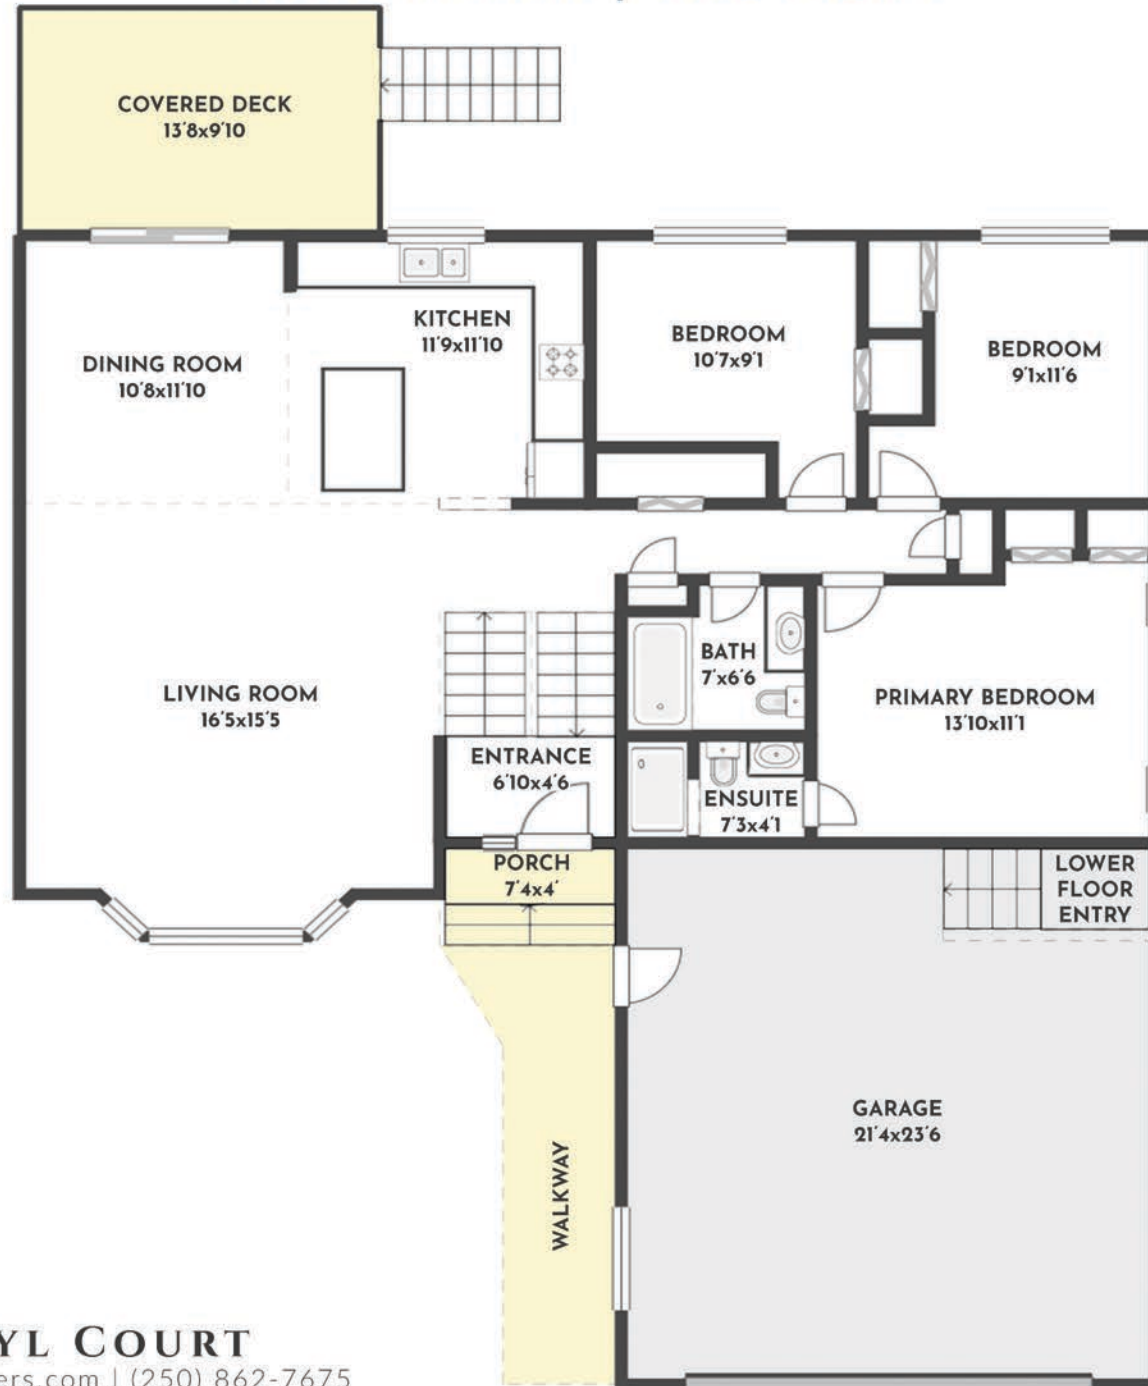

**5 BED | 2.5 BATH | 2562 SQ.FT
MAIN FLOOR | 1302 SQ.FT**

1569 CARSHYL COURT

Stone Sisters | www.StoneSisters.com | (250) 862-7675

Tan & grey regions are excluded from the total floor area. All room dimensions and floor areas must be considered approximate and are subject to independent verification. Dimensions are taken from interior laser measurements.

5 BED | 2.5 BATH | 2562 SQ.FT
LOWER FLOOR | 1260 SQ.FT

1569 CARSHYL COURT

Stone Sisters | www.StoneSisters.com | (250) 862-7675

Tan & grey regions are excluded from the total floor area. All room dimensions and floor areas must be considered approximate and are subject to independent verification. Dimensions are taken from interior laser measurements.