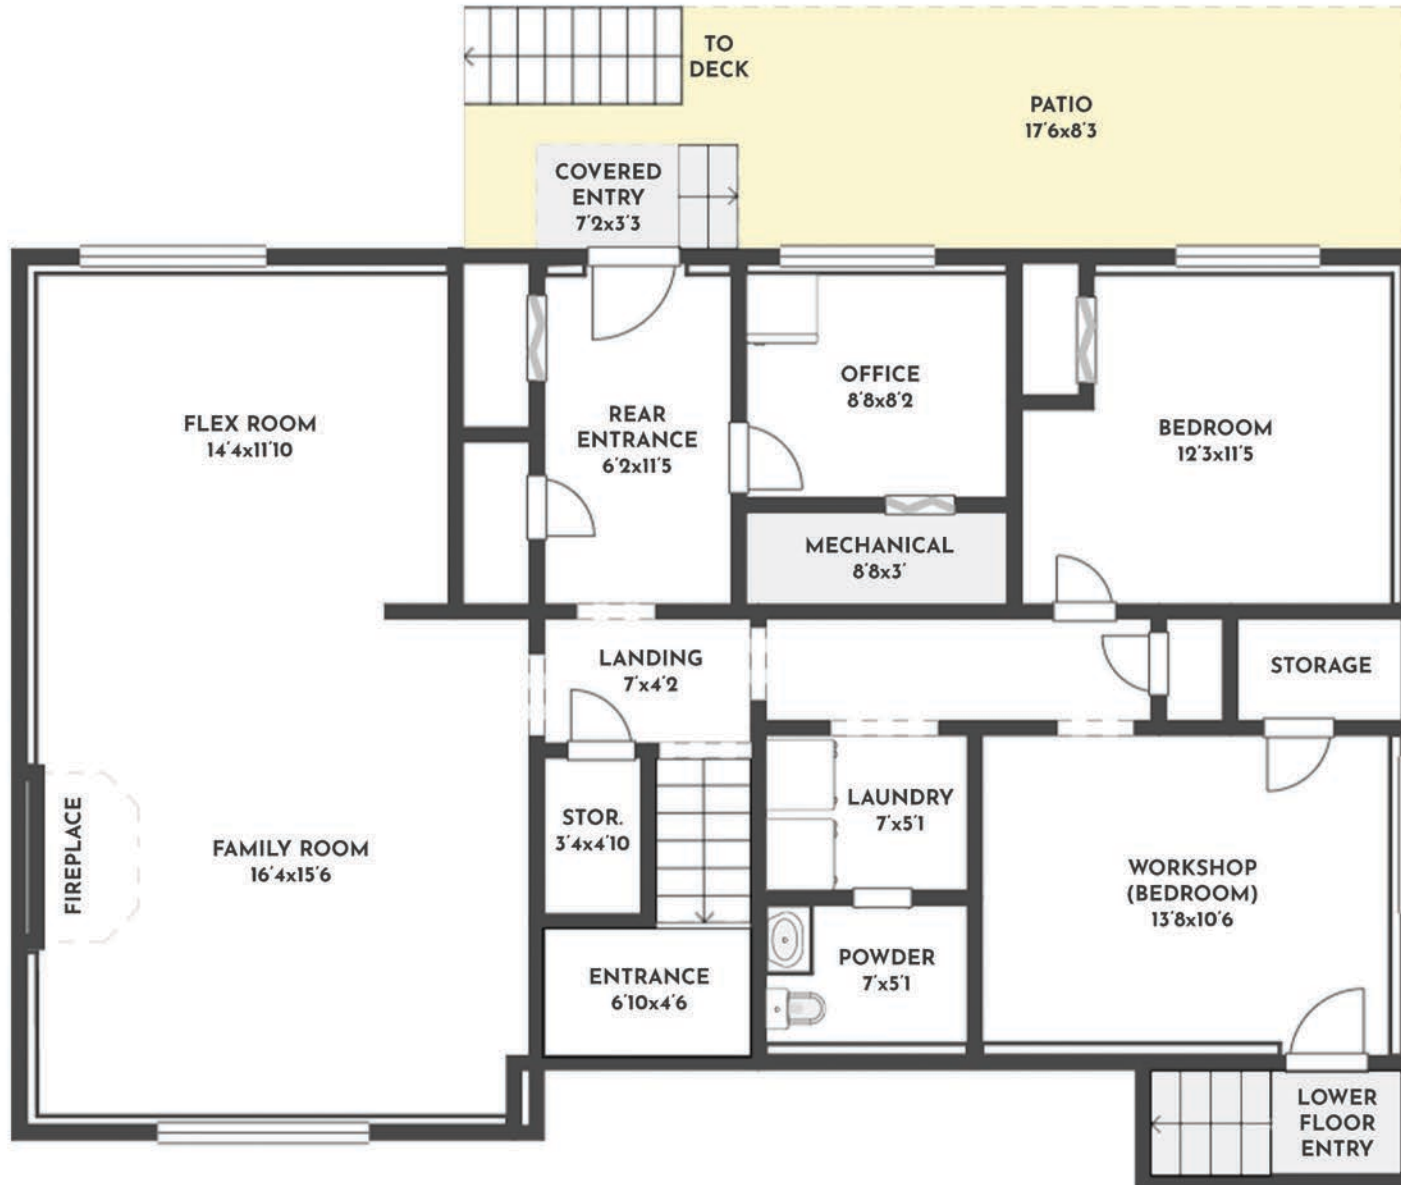

**5 BED | 2.5 BATH | 2562 SQ.FT
MAIN FLOOR | 1302 SQ.FT**

1569 CARSHYL COURT

Stone Sisters | www.StoneSisters.com | (250) 862-7675

Tan & grey regions are excluded from the total floor area. All room dimensions and floor areas must be considered approximate and are subject to independent verification. Dimensions are taken from interior laser measurements.

5 BED | 2.5 BATH | 2562 SQ.FT
LOWER FLOOR | 1260 SQ.FT

1569 CARSHYL COURT

Stone Sisters | www.StoneSisters.com | (250) 862-7675

Tan & grey regions are excluded from the total floor area. All room dimensions and floor areas must be considered approximate and are subject to independent verification. Dimensions are taken from interior laser measurements.