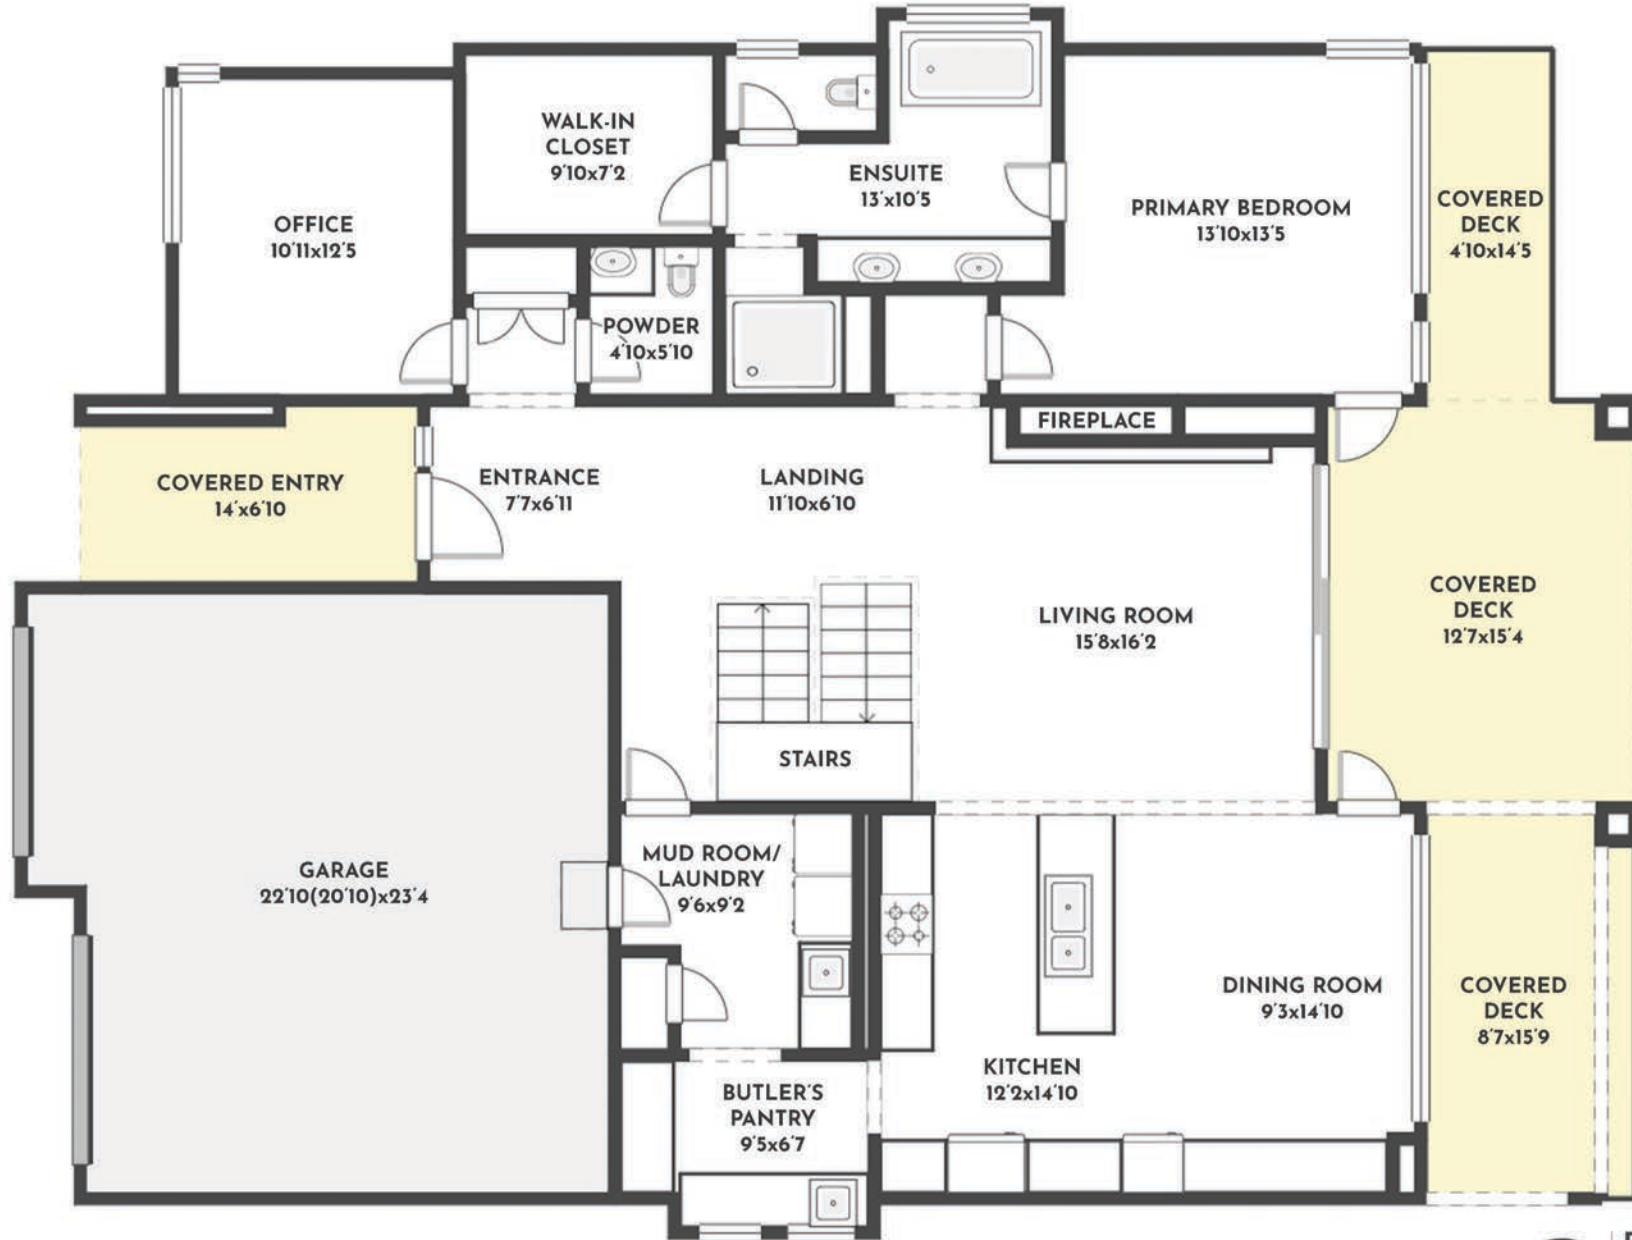

**3 BED | 3.5 BATH | 3261 SQ.FT
MAIN FLOOR | 1753 SQ.FT**

1504 MARBLE LEDGE DRIVE

Stone Sisters | www.StoneSisters.com | (250) 862-7675

Tan & grey regions are excluded from the total floor area. All room dimensions and floor areas must be considered approximate and are subject to independent verification. Dimensions are taken from interior laser measurements.

**3 BED | 3.5 BATH | 3261 SQ.FT
LOWER FLOOR | 1508 SQ.FT**

1504 MARBLE LEDGE DRIVE

Stone Sisters | www.StoneSisters.com | (250) 862-7675

Tan & grey regions are excluded from the total floor area. All room dimensions and floor areas must be considered approximate and are subject to independent verification. Dimensions are taken from interior laser measurements.