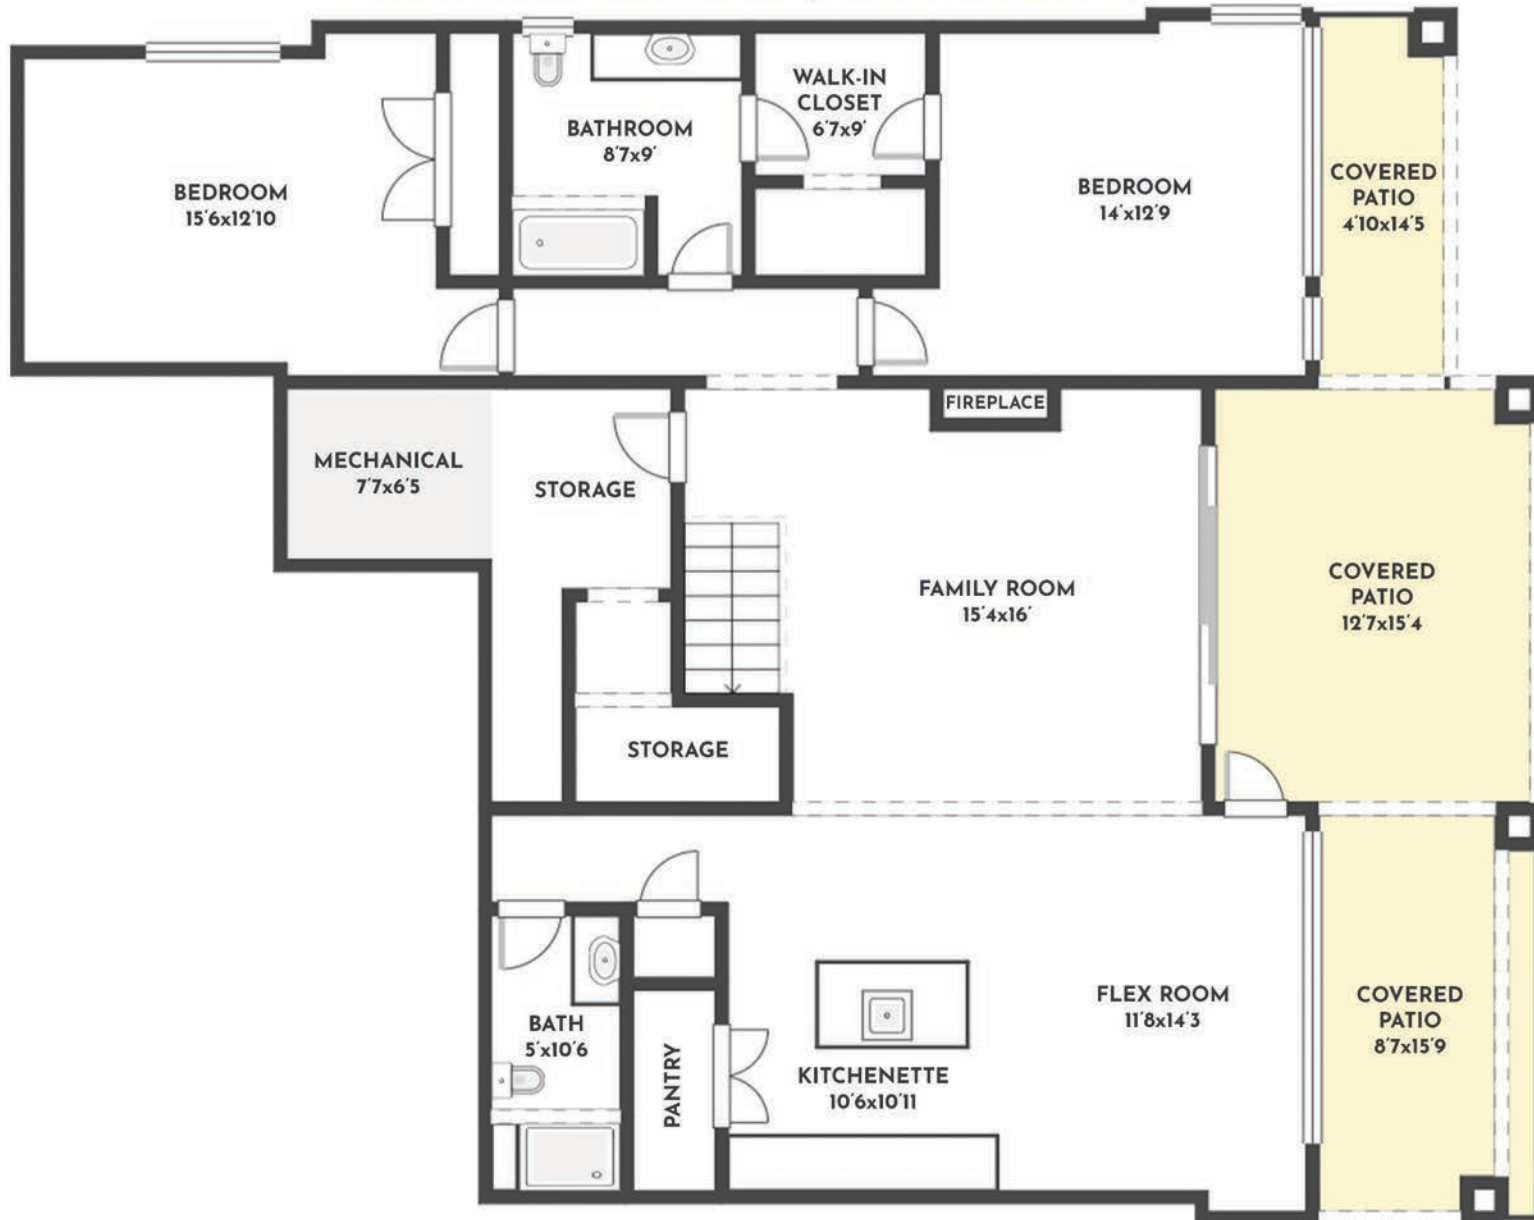

**3 BED | 3.5 BATH | 3261 SQ.FT
MAIN FLOOR | 1753 SQ.FT**

1504 MARBLE LEDGE DRIVE

Stone Sisters | www.StoneSisters.com | (250) 862-7675

Tan & grey regions are excluded from the total floor area. All room dimensions and floor areas must be considered approximate and are subject to independent verification. Dimensions are taken from interior laser measurements.

**3 BED | 3.5 BATH | 3261 SQ.FT
LOWER FLOOR | 1508 SQ.FT**

1504 MARBLE LEDGE DRIVE

Stone Sisters | www.StoneSisters.com | (250) 862-7675

Tan & grey regions are excluded from the total floor area. All room dimensions and floor areas must be considered approximate and are subject to independent verification. Dimensions are taken from interior laser measurements.