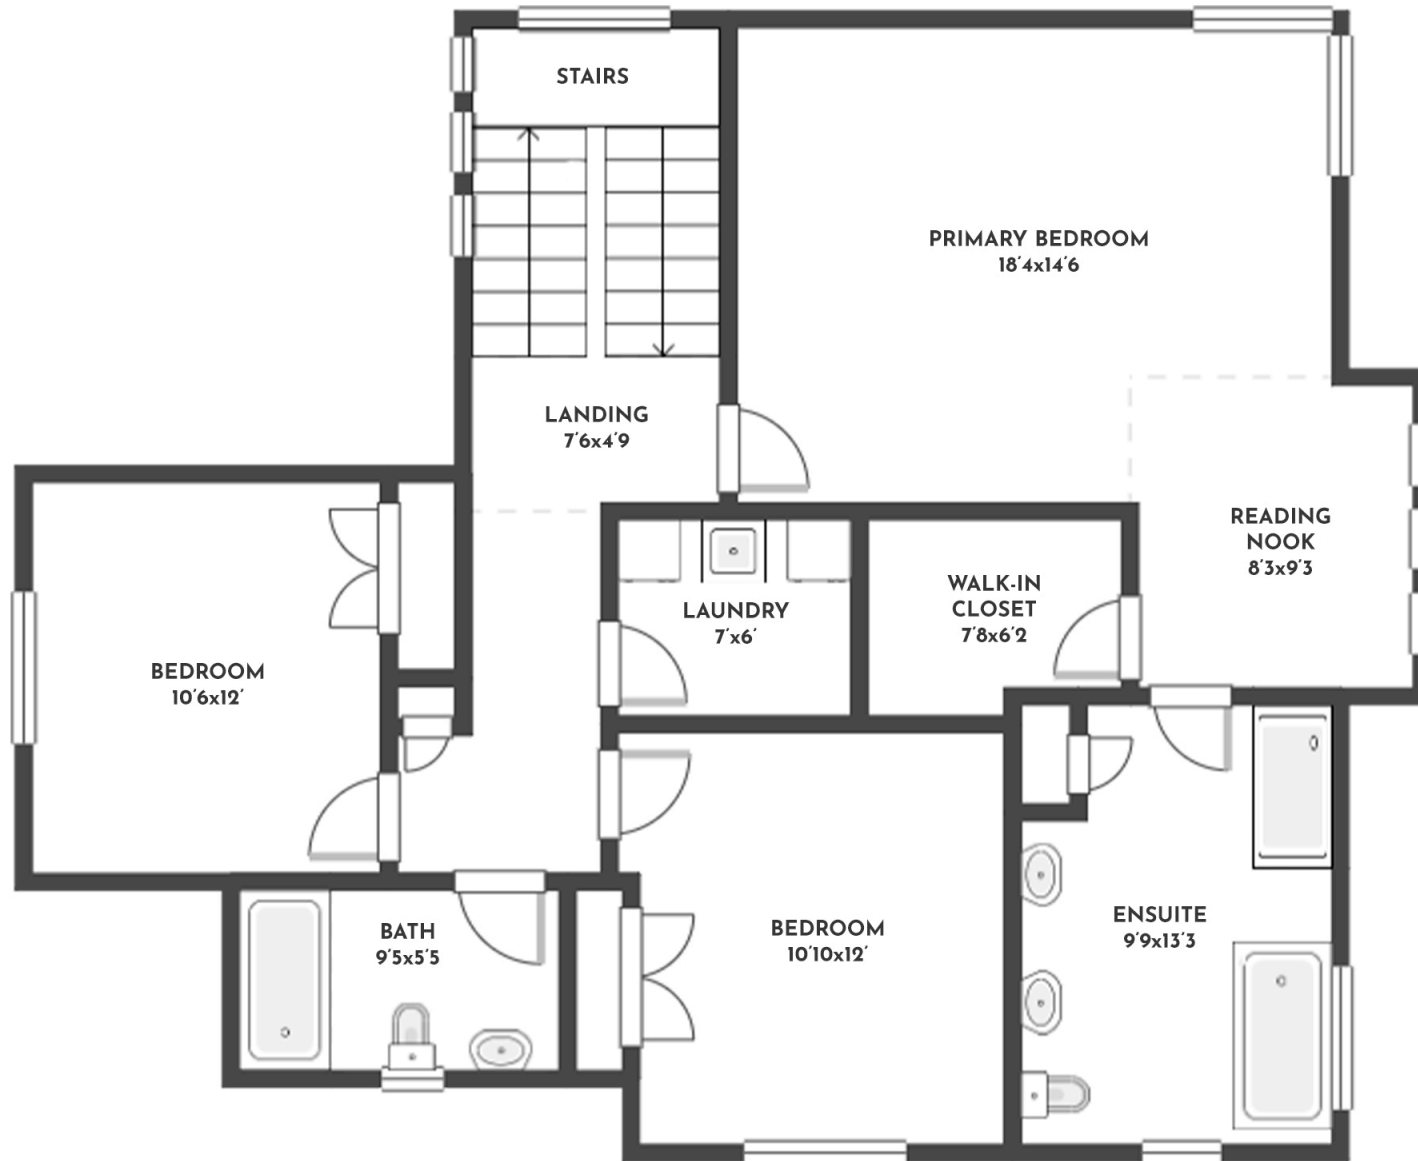

**4 BED | 3.5 BATH | 3364 SQ.FT**  
**MAIN FLOOR | 1219 SQ.FT**

**1114 GOLDFINCH PLACE**

Stone Sisters | [www.StoneSisters.com](http://www.StoneSisters.com) | (250) 862-7675

Tan & grey regions are excluded from the total floor area. All room dimensions and floor areas must be considered approximate and are subject to independent verification. Dimensions are taken from interior laser measurements.

**4 BED | 3.5 BATH | 3364 SQ.FT  
UPPER FLOOR | 1158 SQ.FT**

**1114 GOLDFINCH PLACE**

Stone Sisters | [www.StoneSisters.com](http://www.StoneSisters.com) | (250) 862-7675

Tan & grey regions are excluded from the total floor area. All room dimensions and floor areas must be considered approximate and are subject to independent verification. Dimensions are taken from interior laser measurements.

**4 BED | 3.5 BATH | 3364 SQ.FT**  
**LOWER FLOOR | 988 SQ.FT**

**1114 GOLDFINCH PLACE**

Stone Sisters | [www.StoneSisters.com](http://www.StoneSisters.com) | (250) 862-7675

Tan & grey regions are excluded from the total floor area. All room dimensions and floor areas must be considered approximate and are subject to independent verification. Dimensions are taken from interior laser measurements.