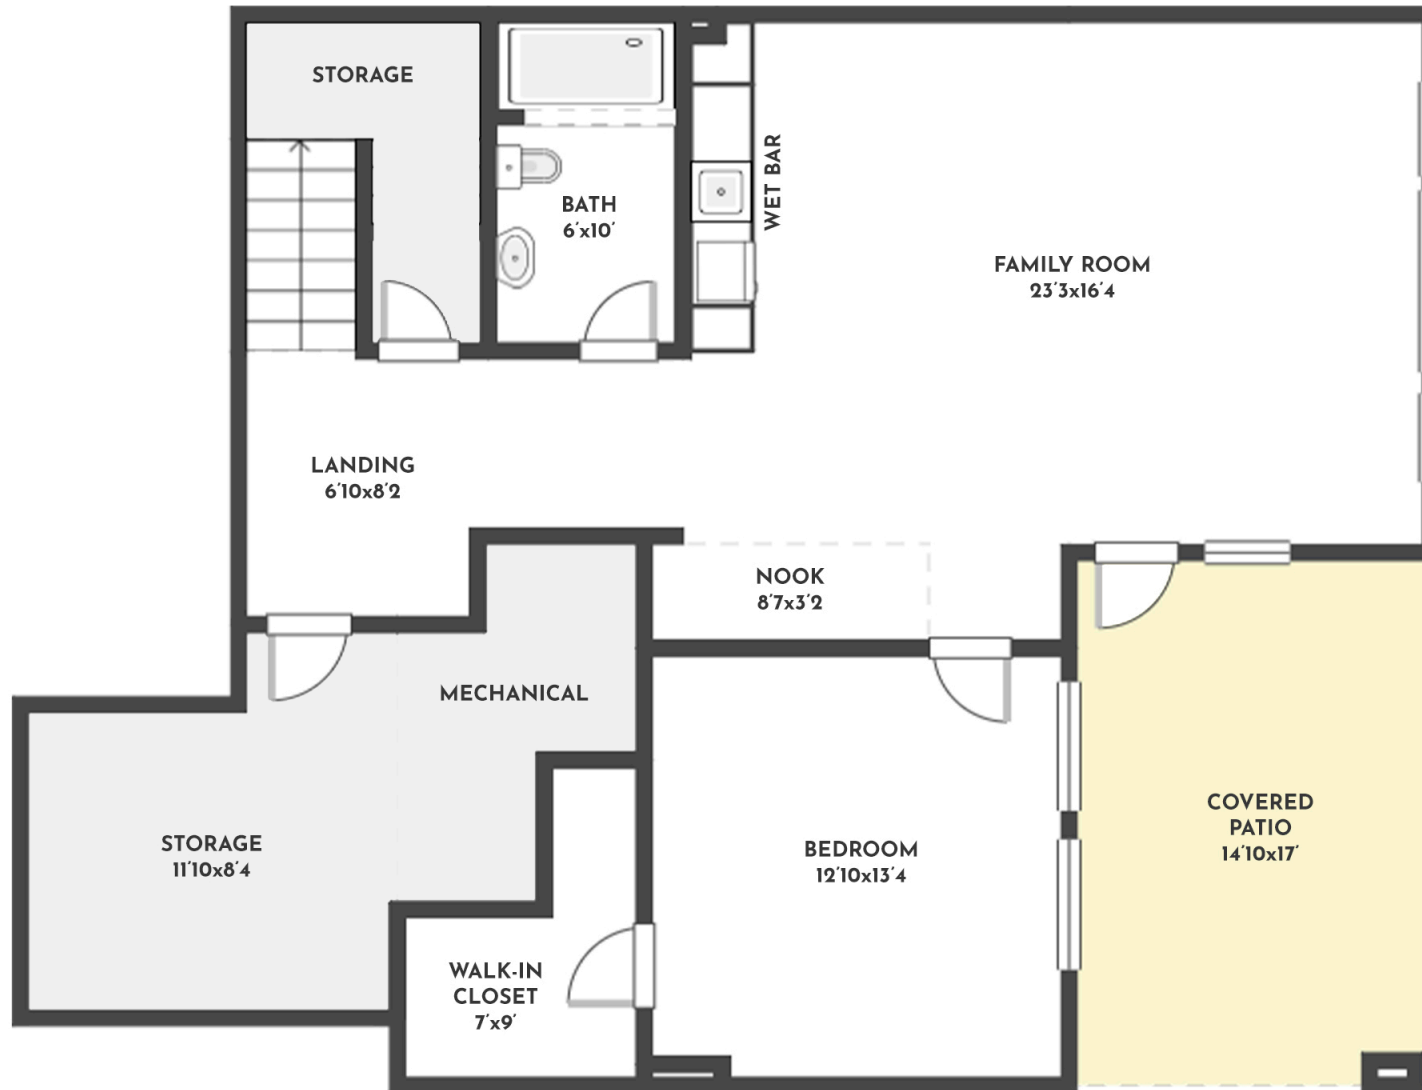

**4 BED | 3.5 BATH | 3364 SQ.FT**  
**MAIN FLOOR | 1219 SQ.FT**

**1114 GOLDFINCH PLACE**

Stone Sisters | [www.StoneSisters.com](http://www.StoneSisters.com) | (250) 862-7675

Tan & grey regions are excluded from the total floor area. All room dimensions and floor areas must be considered approximate and are subject to independent verification. Dimensions are taken from interior laser measurements.

**4 BED | 3.5 BATH | 3364 SQ.FT  
UPPER FLOOR | 1158 SQ.FT**

**1114 GOLDFINCH PLACE**

Stone Sisters | [www.StoneSisters.com](http://www.StoneSisters.com) | (250) 862-7675

Tan & grey regions are excluded from the total floor area. All room dimensions and floor areas must be considered approximate and are subject to independent verification. Dimensions are taken from interior laser measurements.

**4 BED | 3.5 BATH | 3364 SQ.FT**  
**LOWER FLOOR | 988 SQ.FT**

**1114 GOLDFINCH PLACE**

Stone Sisters | [www.StoneSisters.com](http://www.StoneSisters.com) | (250) 862-7675

Tan & grey regions are excluded from the total floor area. All room dimensions and floor areas must be considered approximate and are subject to independent verification. Dimensions are taken from interior laser measurements.