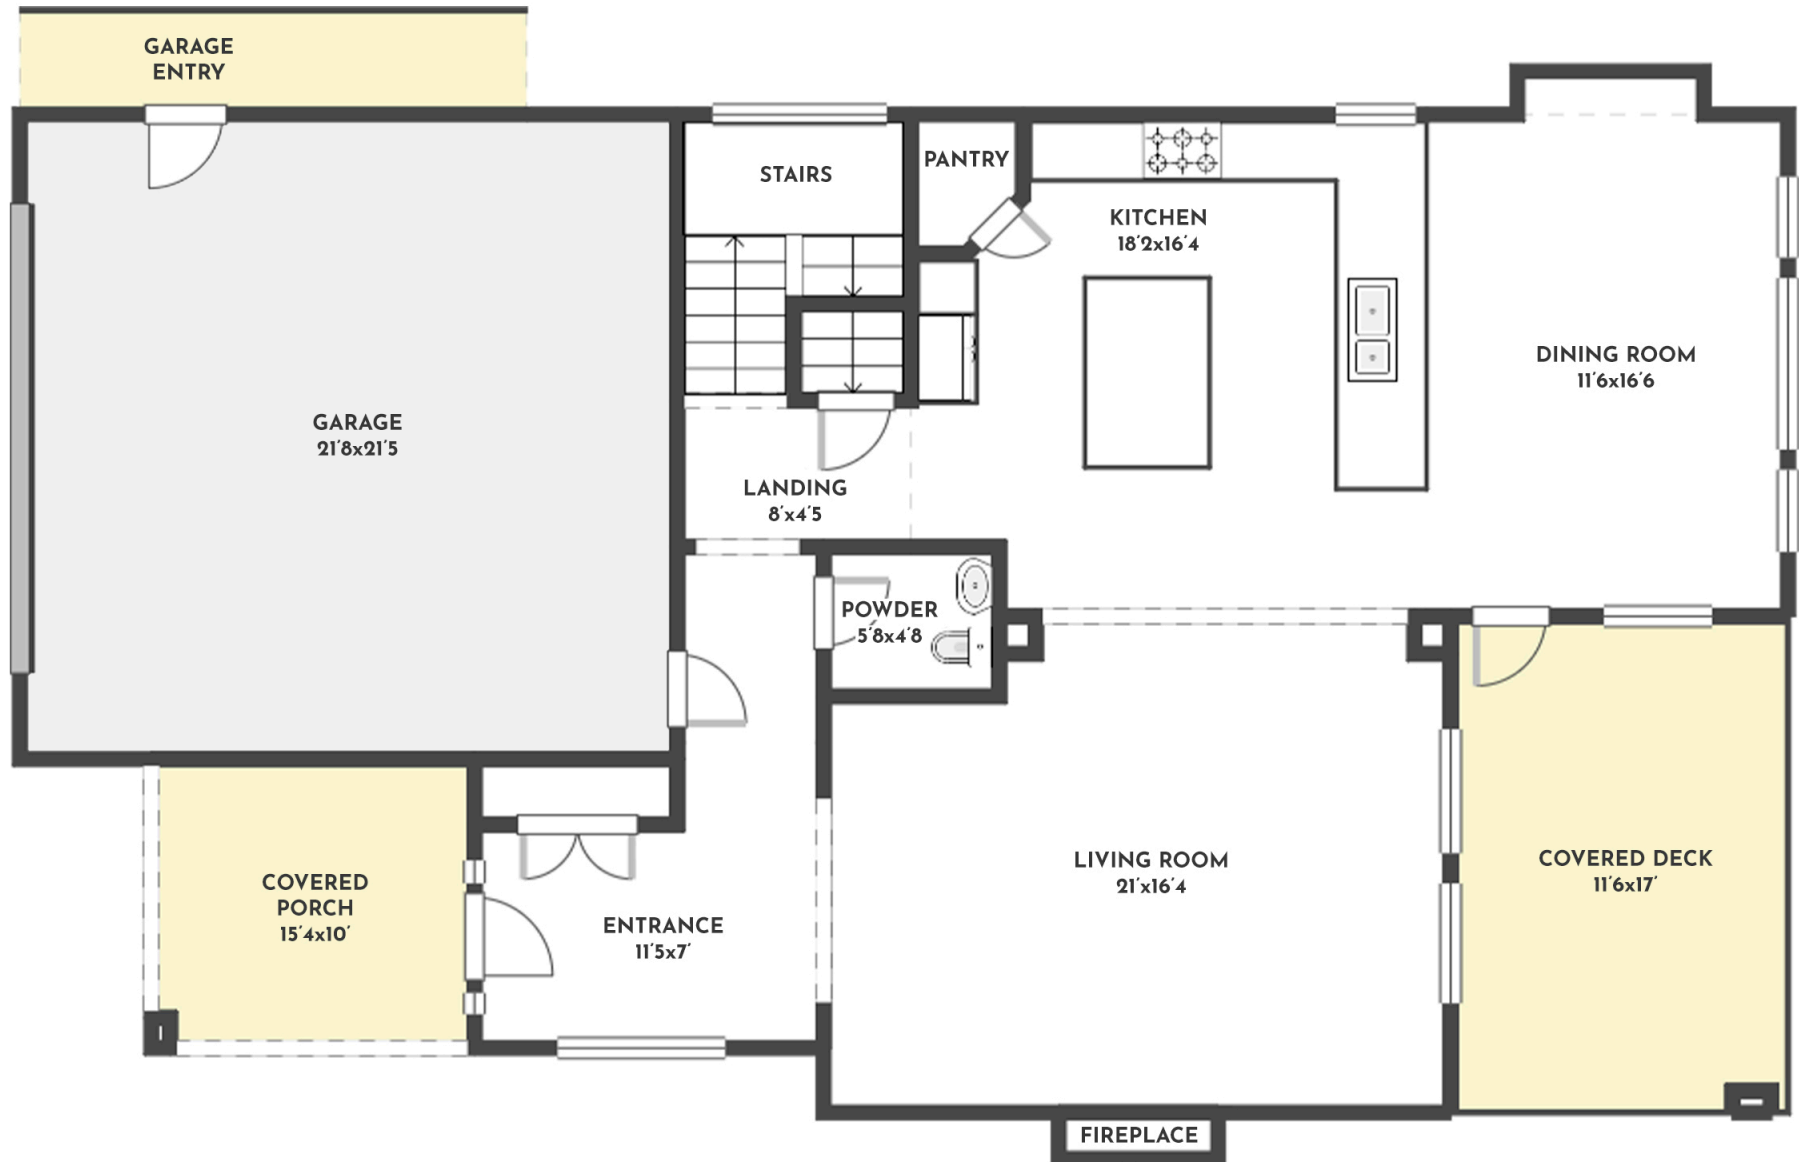

**4 BED | 3.5 BATH | 3364 SQ.FT**  
**MAIN FLOOR | 1219 SQ.FT**

**1114 GOLDFINCH PLACE**

Stone Sisters | [www.StoneSisters.com](http://www.StoneSisters.com) | (250) 862-7675

Tan & grey regions are excluded from the total floor area. All room dimensions and floor areas must be considered approximate and are subject to independent verification. Dimensions are taken from interior laser measurements.

**4 BED | 3.5 BATH | 3364 SQ.FT  
UPPER FLOOR | 1158 SQ.FT**

**1114 GOLDFINCH PLACE**

Stone Sisters | [www.StoneSisters.com](http://www.StoneSisters.com) | (250) 862-7675

Tan & grey regions are excluded from the total floor area. All room dimensions and floor areas must be considered approximate and are subject to independent verification. Dimensions are taken from interior laser measurements.

**4 BED | 3.5 BATH | 3364 SQ.FT**  
**LOWER FLOOR | 988 SQ.FT**

**1114 GOLDFINCH PLACE**

Stone Sisters | [www.StoneSisters.com](http://www.StoneSisters.com) | (250) 862-7675

Tan & grey regions are excluded from the total floor area. All room dimensions and floor areas must be considered approximate and are subject to independent verification. Dimensions are taken from interior laser measurements.