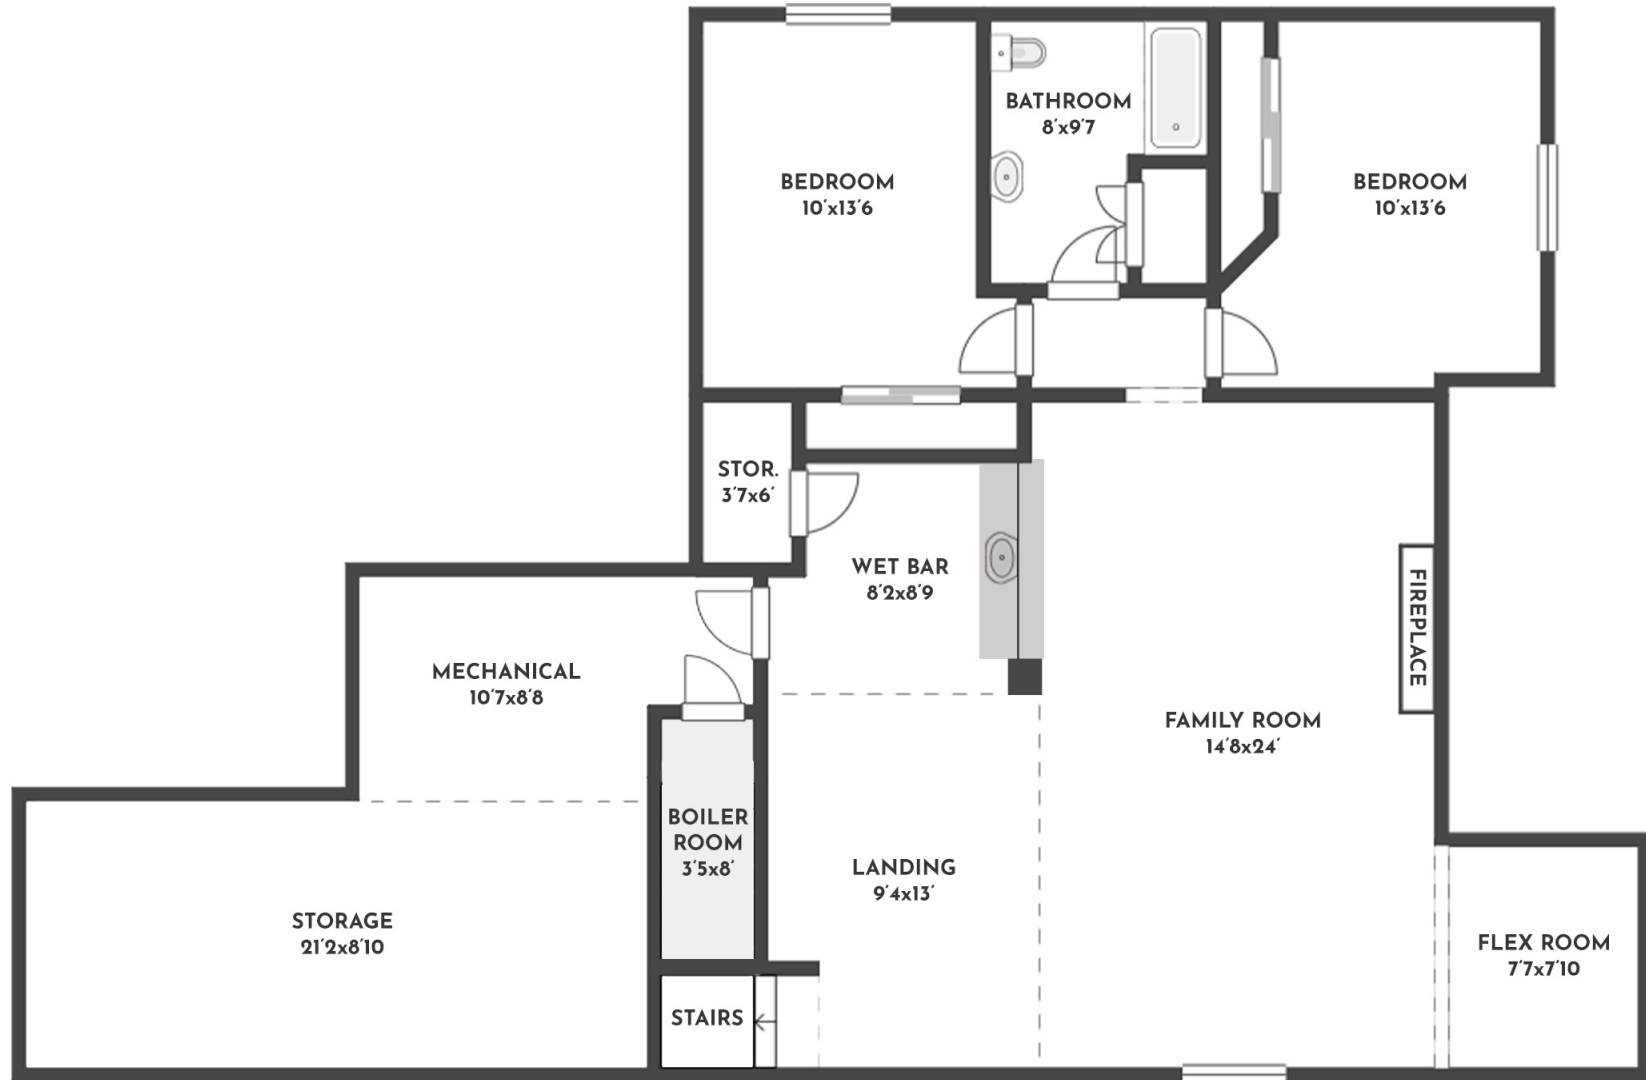

**4 BED | 3 BATH | 3160 SQ.FT
MAIN FLOOR | 1621 SQ.FT**

#105 - 4450 GORDON DRIVE

Stone Sisters | www.StoneSisters.com | (250) 862-7675

Tan & grey regions are excluded from the total floor area. All room dimensions and floor areas must be considered approximate and are subject to independent verification. Dimensions are taken from interior laser measurements.

**4 BED | 3 BATH | 3160 SQ.FT
LOWER FLOOR | 1539 SQ.FT**

#105 - 4450 GORDON DRIVE

Stone Sisters | www.StoneSisters.com | (250) 862-7675

Tan & grey regions are excluded from the total floor area. All room dimensions and floor areas must be considered approximate and are subject to independent verification. Dimensions are taken from interior laser measurements.