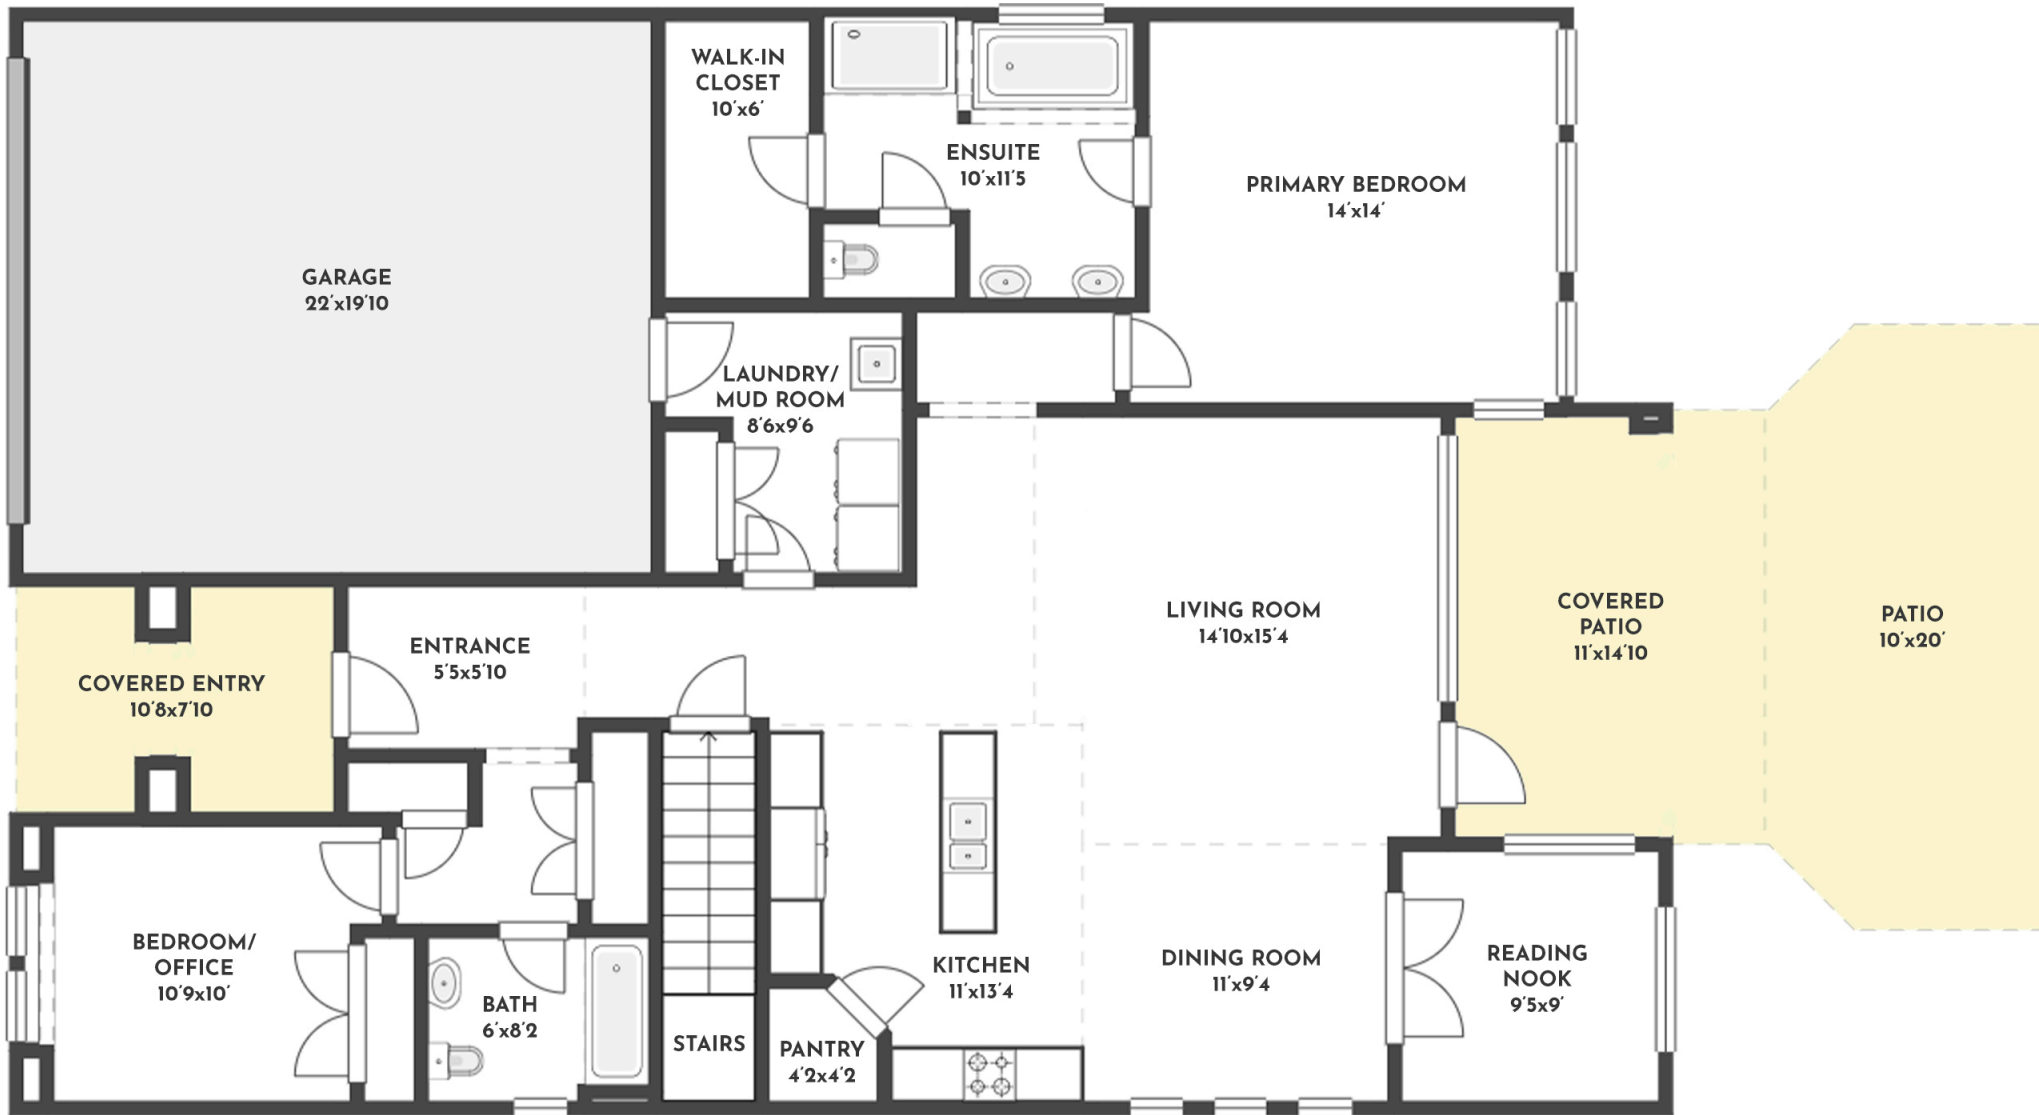

**4 BED | 3 BATH | 3160 SQ.FT
MAIN FLOOR | 1621 SQ.FT**

#105 - 4450 GORDON DRIVE

Stone Sisters | www.StoneSisters.com | (250) 862-7675

Tan & grey regions are excluded from the total floor area. All room dimensions and floor areas must be considered approximate and are subject to independent verification. Dimensions are taken from interior laser measurements.

**4 BED | 3 BATH | 3160 SQ.FT
LOWER FLOOR | 1539 SQ.FT**

#105 - 4450 GORDON DRIVE

Stone Sisters | www.StoneSisters.com | (250) 862-7675

Tan & grey regions are excluded from the total floor area. All room dimensions and floor areas must be considered approximate and are subject to independent verification. Dimensions are taken from interior laser measurements.