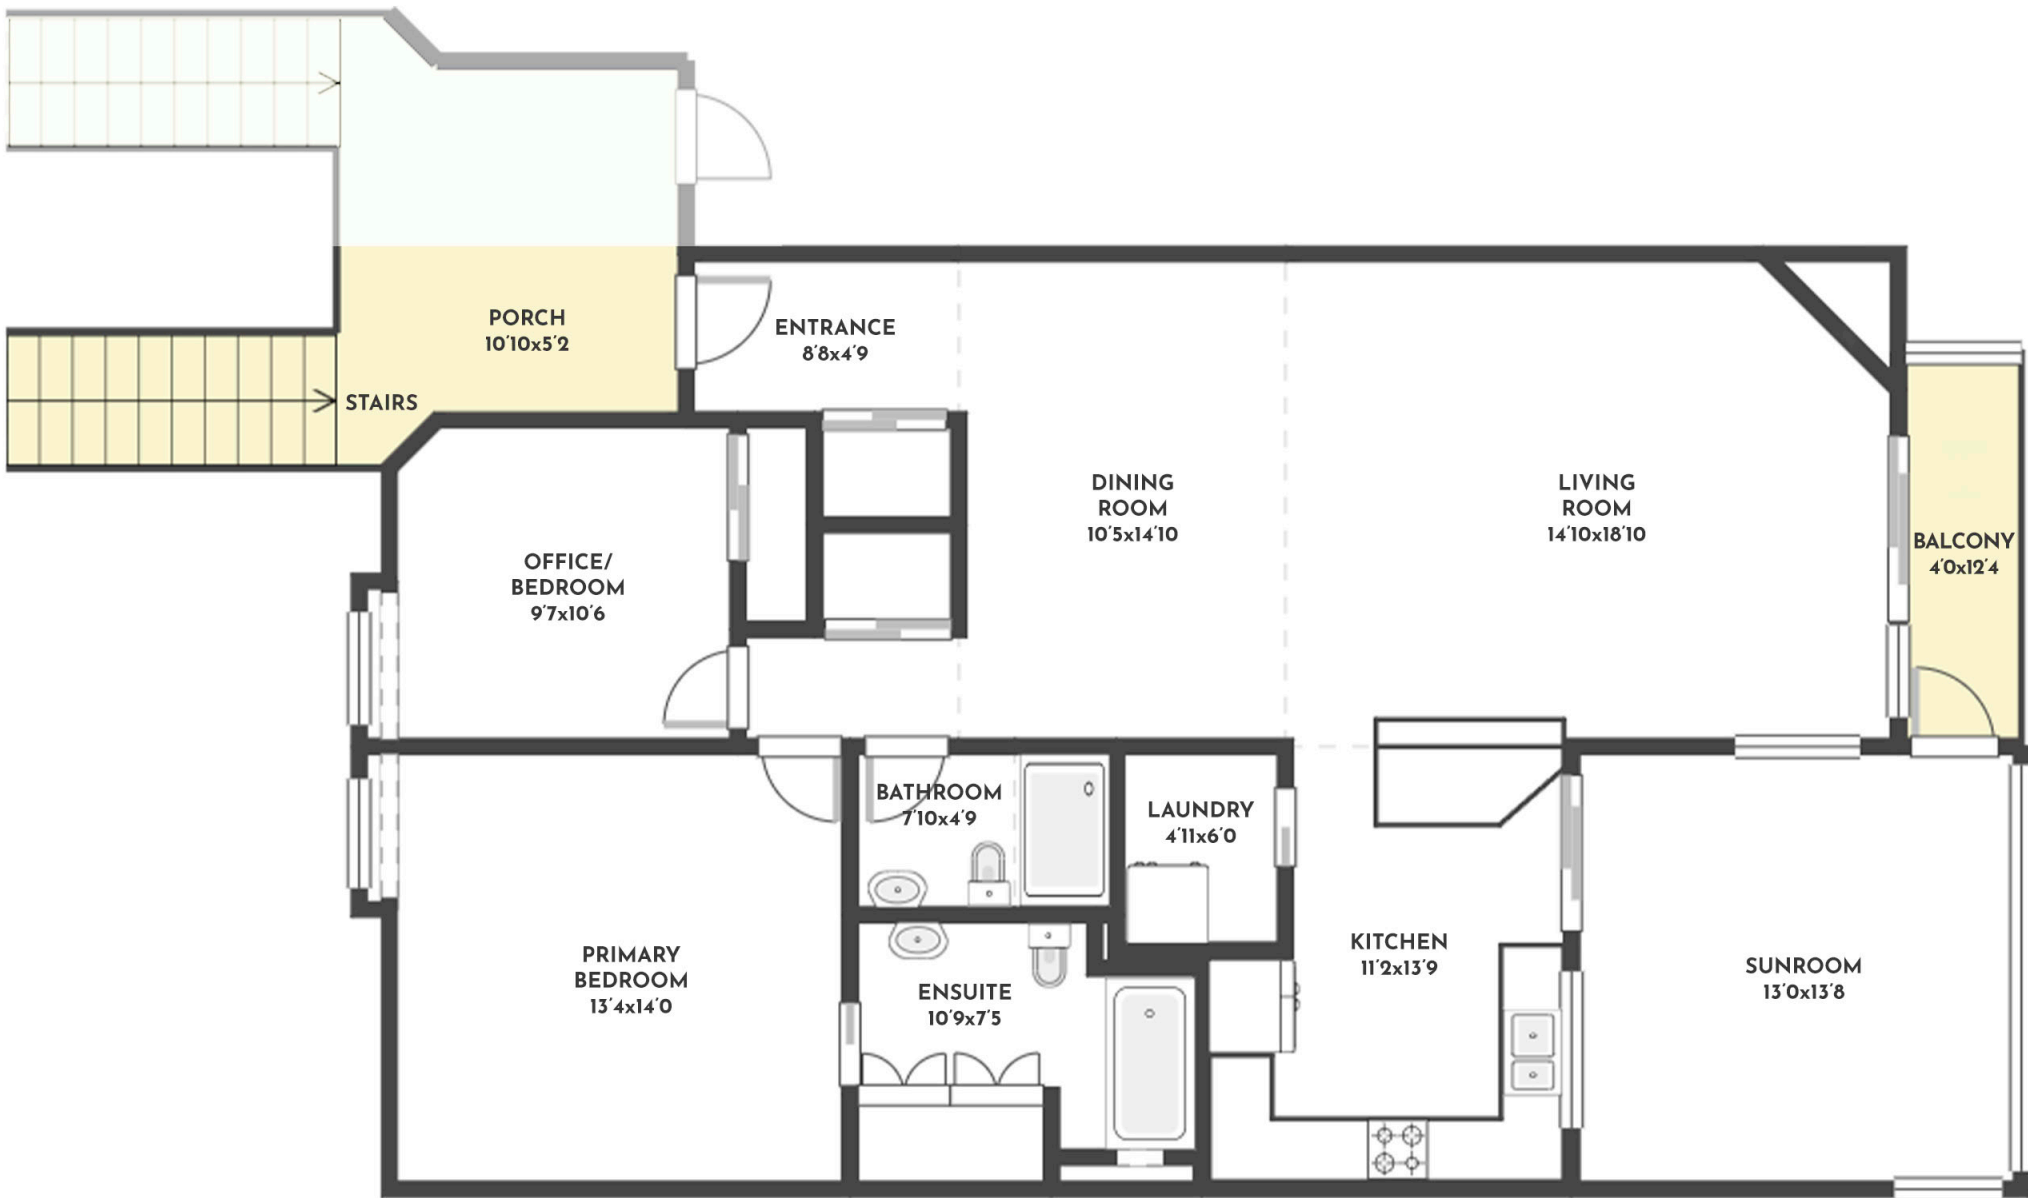

2 BED | 2 BATH | 1446 SQ.FT

204-4460 PONDEROSA DRIVE

Stone Sisters | www.StoneSisters.com | (250) 862-7675

Tan & grey regions are excluded from the total floor area. All room dimensions and floor areas must be considered approximate and are subject to independent verification. Dimensions are taken from interior laser measurements.