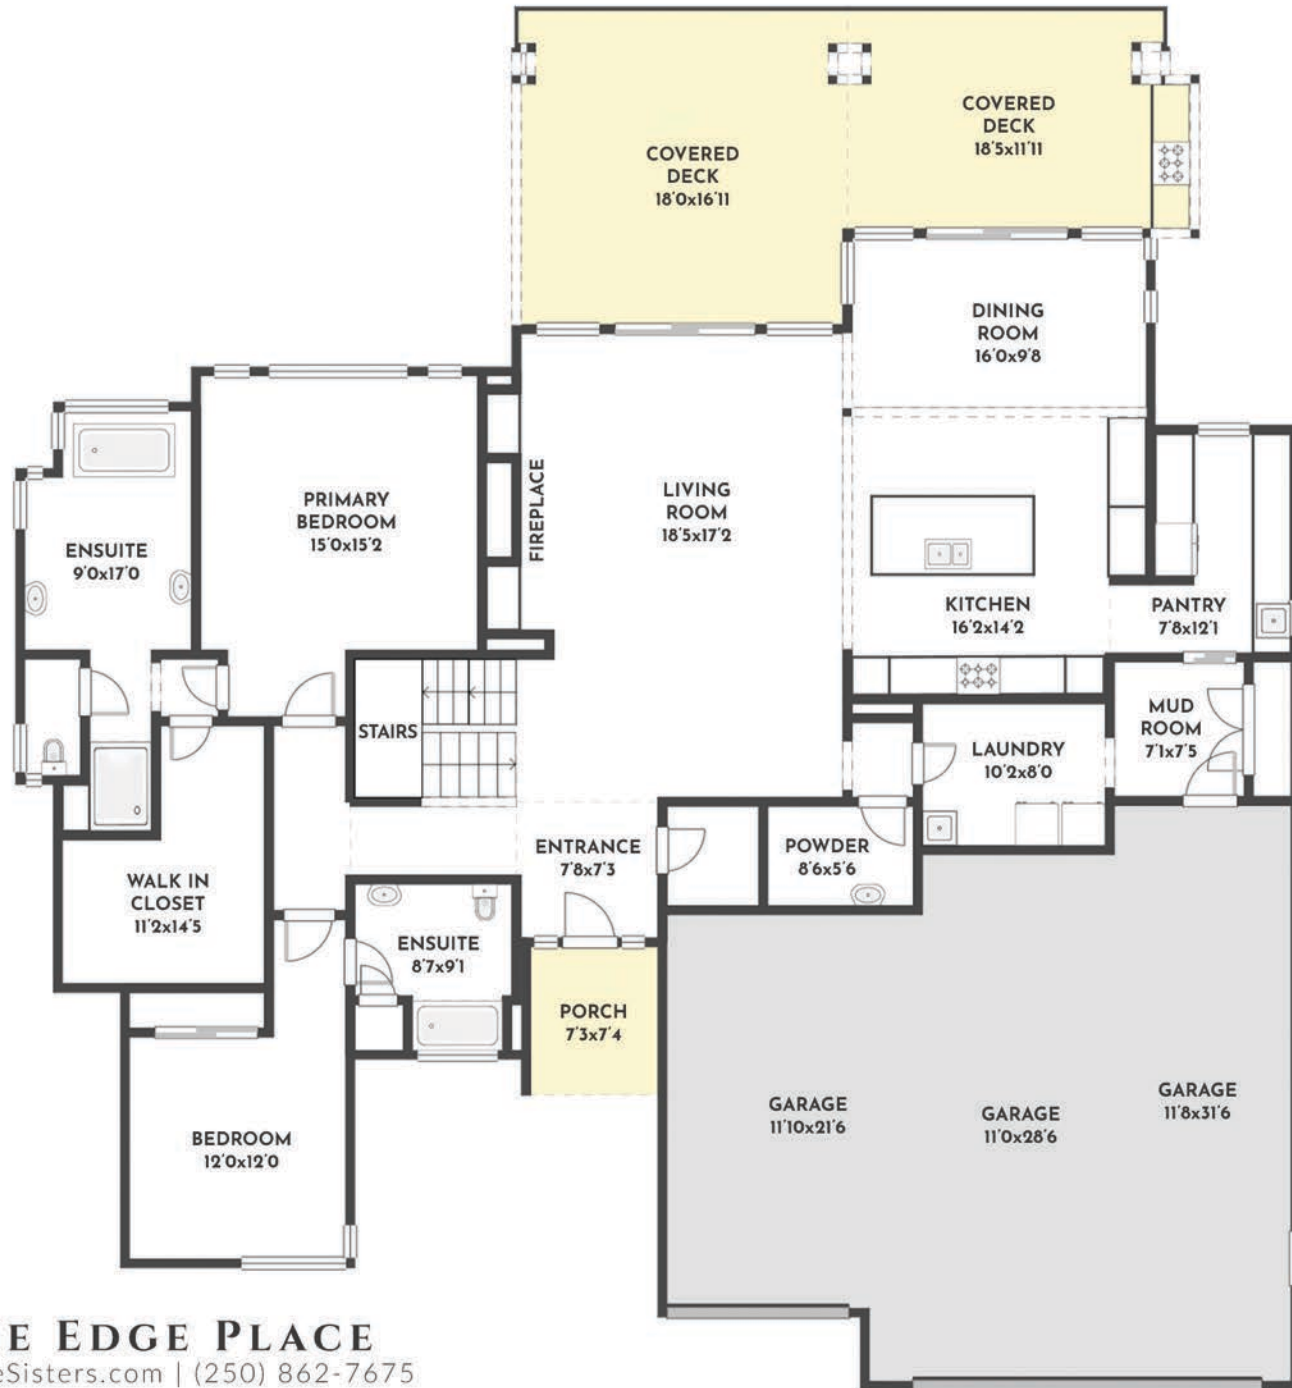

5 BED | 5.5 BATH | 5485 SQ.FT
UPPER FLOOR 779 SQ.FT

110-5650 THE EDGE PLACE

Stone Sisters | www.StoneSisters.com | (250) 862-7675

Tan & grey regions are excluded from the total floor area. All room dimensions and floor areas must be considered approximate and are subject to independent verification. Dimensions are taken from interior laser measurements.

5 BED | 5.5 BATH | 5485 SQ.FT
MAIN FLOOR 2462 SQ.FT

110-5650 THE EDGE PLACE

Stone Sisters | www.StoneSisters.com | (250) 862-7675

Tan & grey regions are excluded from the total floor area. All room dimensions and floor areas must be considered approximate and are subject to independent verification. Dimensions are taken from interior laser measurements.

5 BED | 5.5 BATH | 5485 SQ.FT
LOWER FLOOR 2244 SQ.FT

110-5650 THE EDGE PLACE

Stone Sisters | www.StoneSisters.com | (250) 862-7675

Tan & grey regions are excluded from the total floor area. All room dimensions and floor areas must be considered approximate and are subject to independent verification. Dimensions are taken from interior laser measurements.