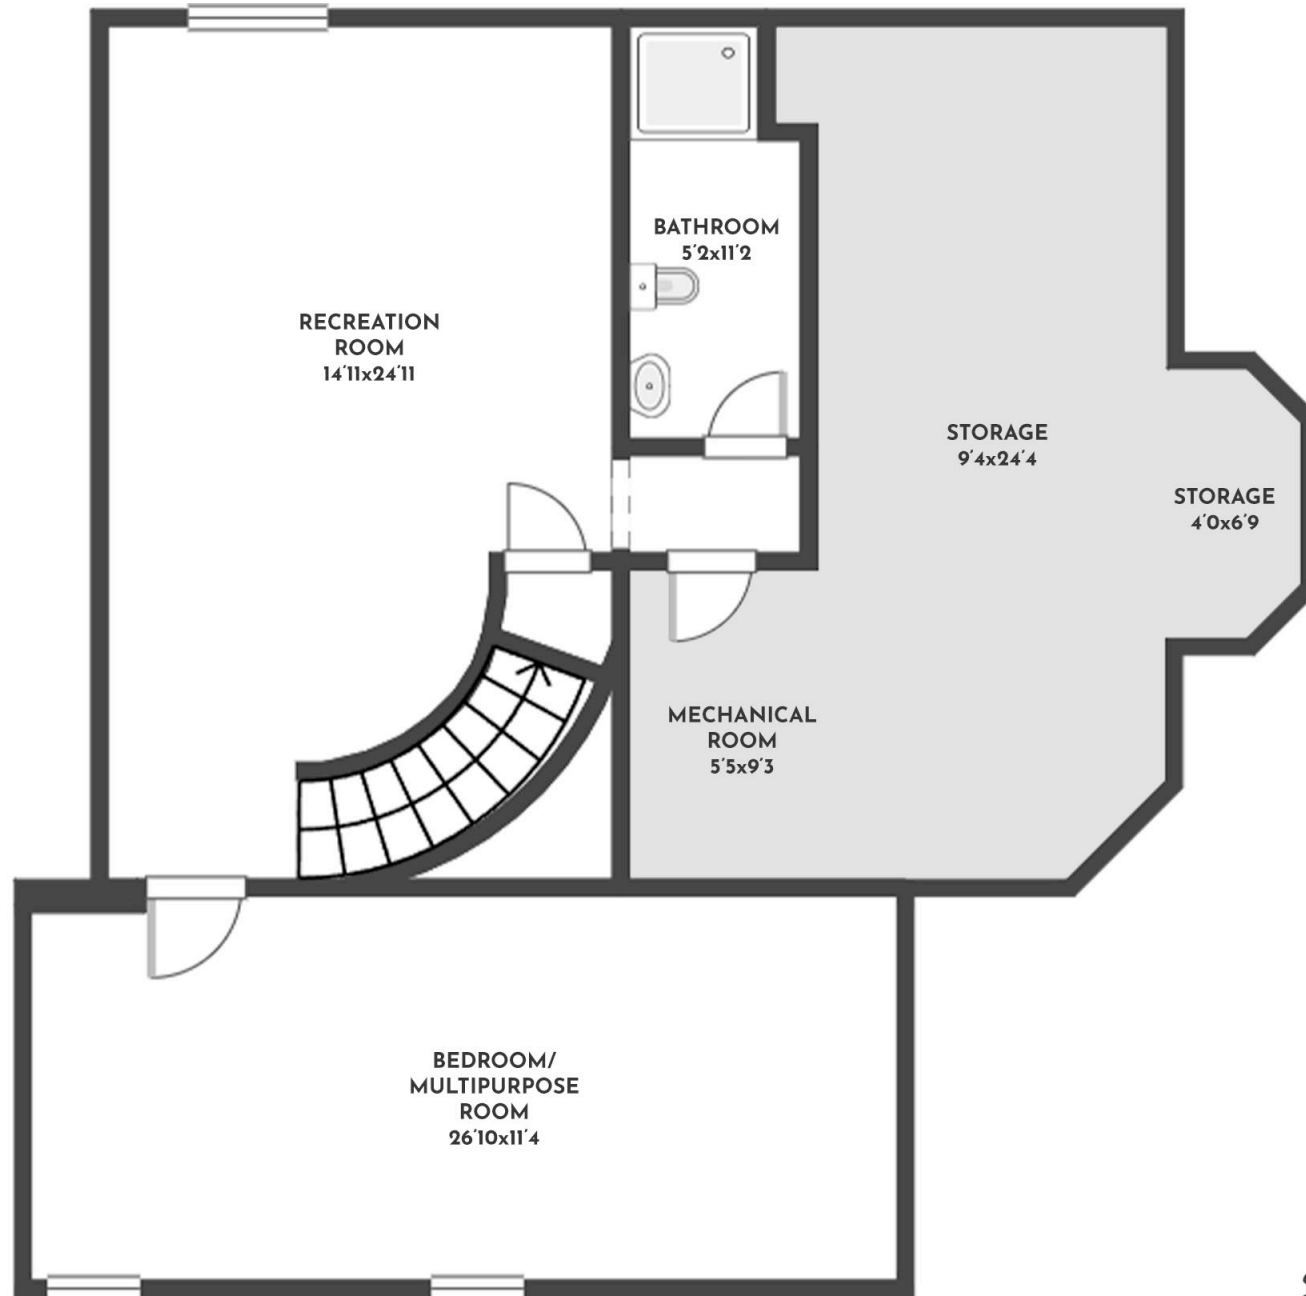

5 BED | 3.5 BATH | 3073 SQ.FT
UPPER FLOOR 858 SQ.FT

3916 LAKEVALE PLACE

Stone Sisters | www.StoneSisters.com | (250) 862-7675

Tan & grey regions are excluded from the total floor area. All room dimensions and floor areas must be considered approximate and are subject to independent verification. Dimensions are taken from interior laser measurements.

5 BED | 3.5 BATH | 3073 SQ.FT
MAIN FLOOR 1258 SQ.FT

3916 LAKEVALE PLACE

Stone Sisters | www.StoneSisters.com | (250) 862-7675

Tan & grey regions are excluded from the total floor area. All room dimensions and floor areas must be considered approximate and are subject to independent verification. Dimensions are taken from interior laser measurements.

5 BED | 3.5 BATH | 3073 SQ.FT
LOWER FLOOR 957 SQ.FT

3916 LAKEVALE PLACE

Stone Sisters | www.StoneSisters.com | (250) 862-7675

Tan & grey regions are excluded from the total floor area. All room dimensions and floor areas must be considered approximate and are subject to independent verification. Dimensions are taken from interior laser measurements.