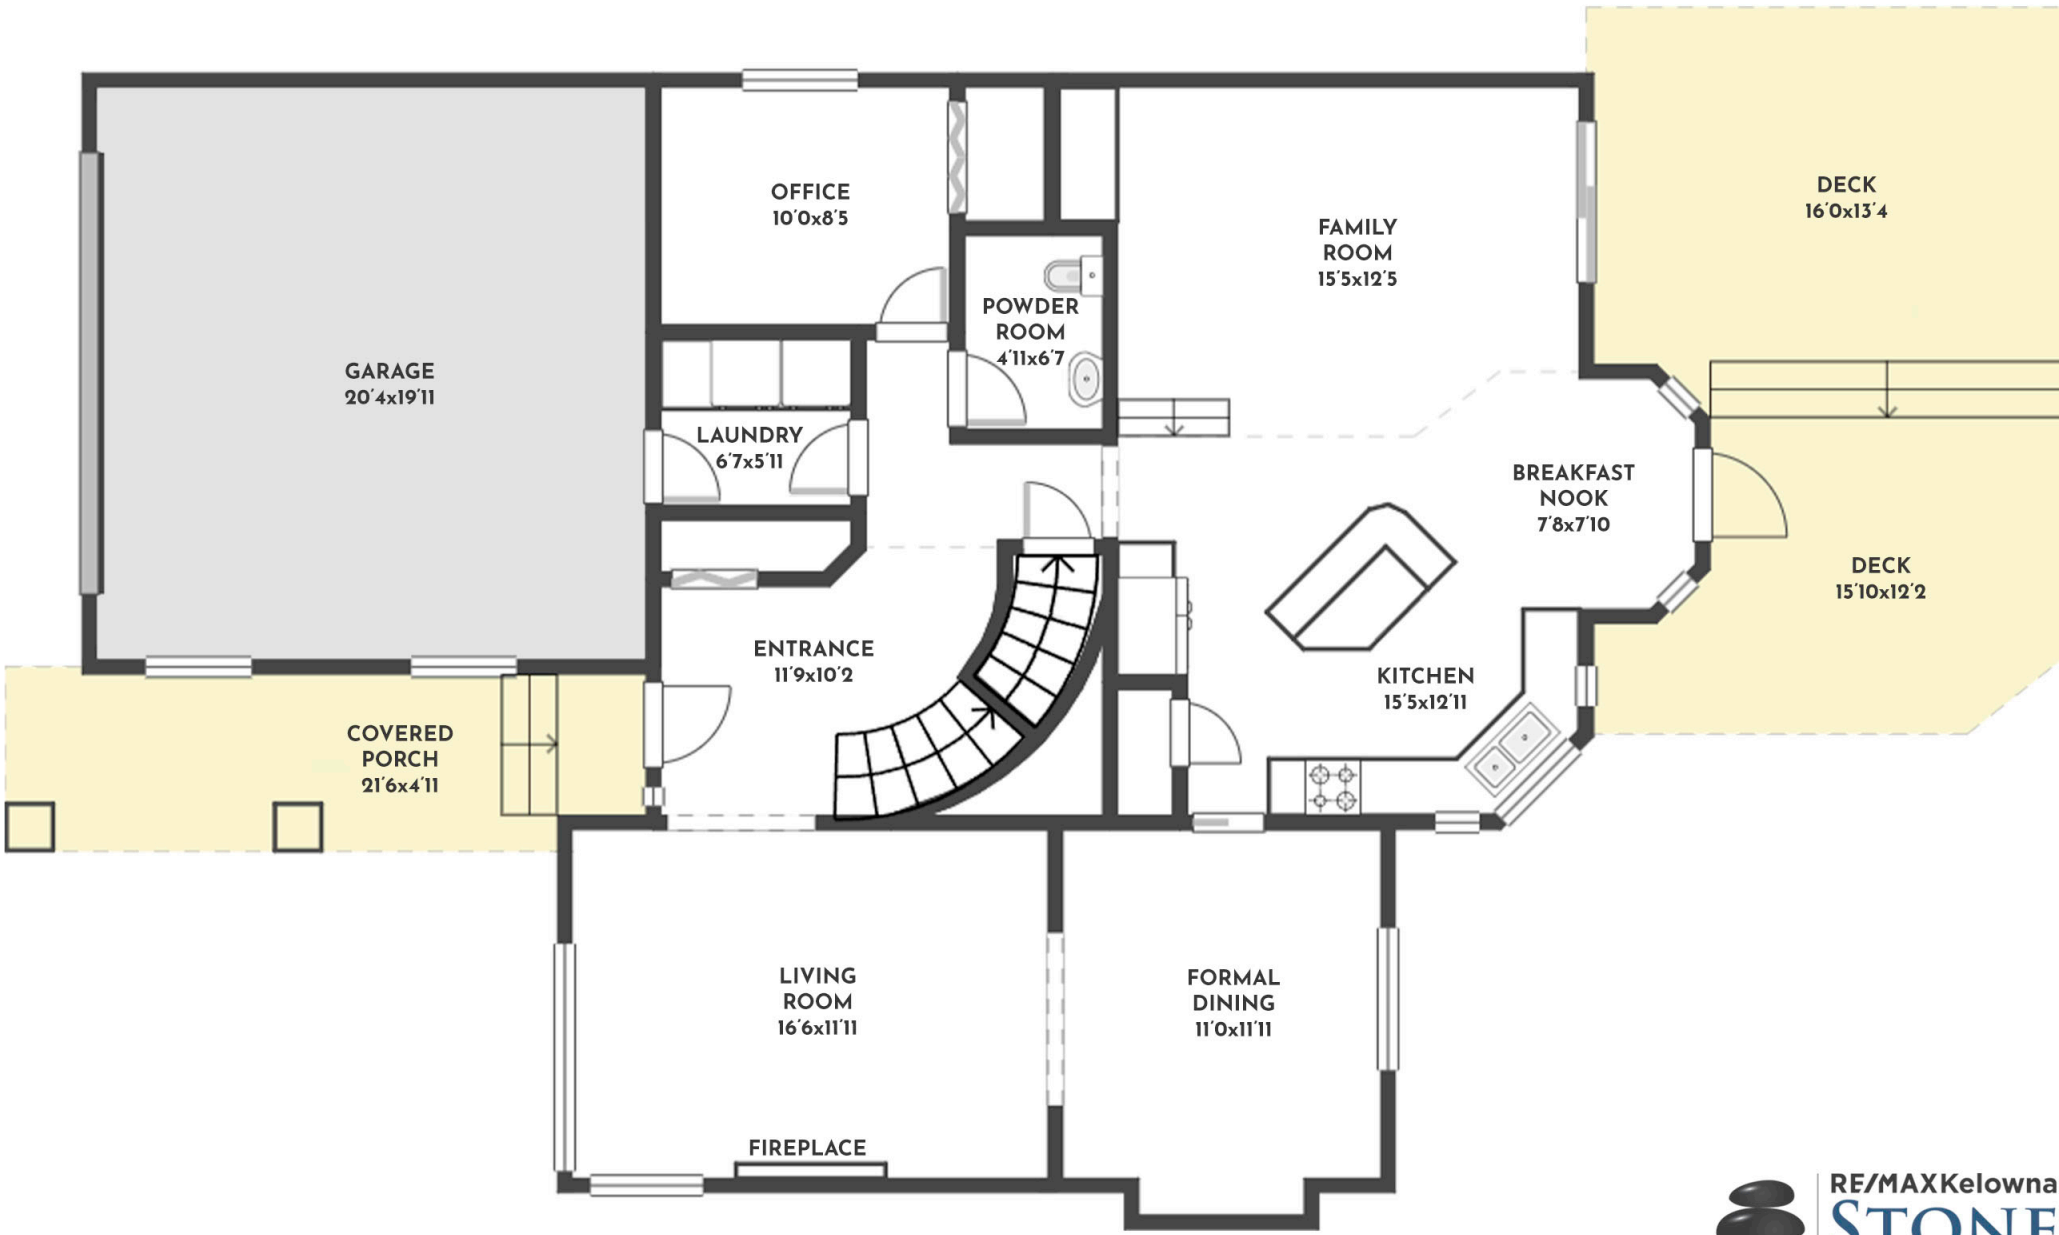

5 BED | 3.5 BATH | 3073 SQ.FT
UPPER FLOOR 858 SQ.FT

3916 LAKEVALE PLACE

Stone Sisters | www.StoneSisters.com | (250) 862-7675

Tan & grey regions are excluded from the total floor area. All room dimensions and floor areas must be considered approximate and are subject to independent verification. Dimensions are taken from interior laser measurements.

5 BED | 3.5 BATH | 3073 SQ.FT
MAIN FLOOR 1258 SQ.FT

3916 LAKEVALE PLACE

Stone Sisters | www.StoneSisters.com | (250) 862-7675

Tan & grey regions are excluded from the total floor area. All room dimensions and floor areas must be considered approximate and are subject to independent verification. Dimensions are taken from interior laser measurements.

5 BED | 3.5 BATH | 3073 SQ.FT
LOWER FLOOR 957 SQ.FT

3916 LAKEVALE PLACE

Stone Sisters | www.StoneSisters.com | (250) 862-7675

Tan & grey regions are excluded from the total floor area. All room dimensions and floor areas must be considered approximate and are subject to independent verification. Dimensions are taken from interior laser measurements.