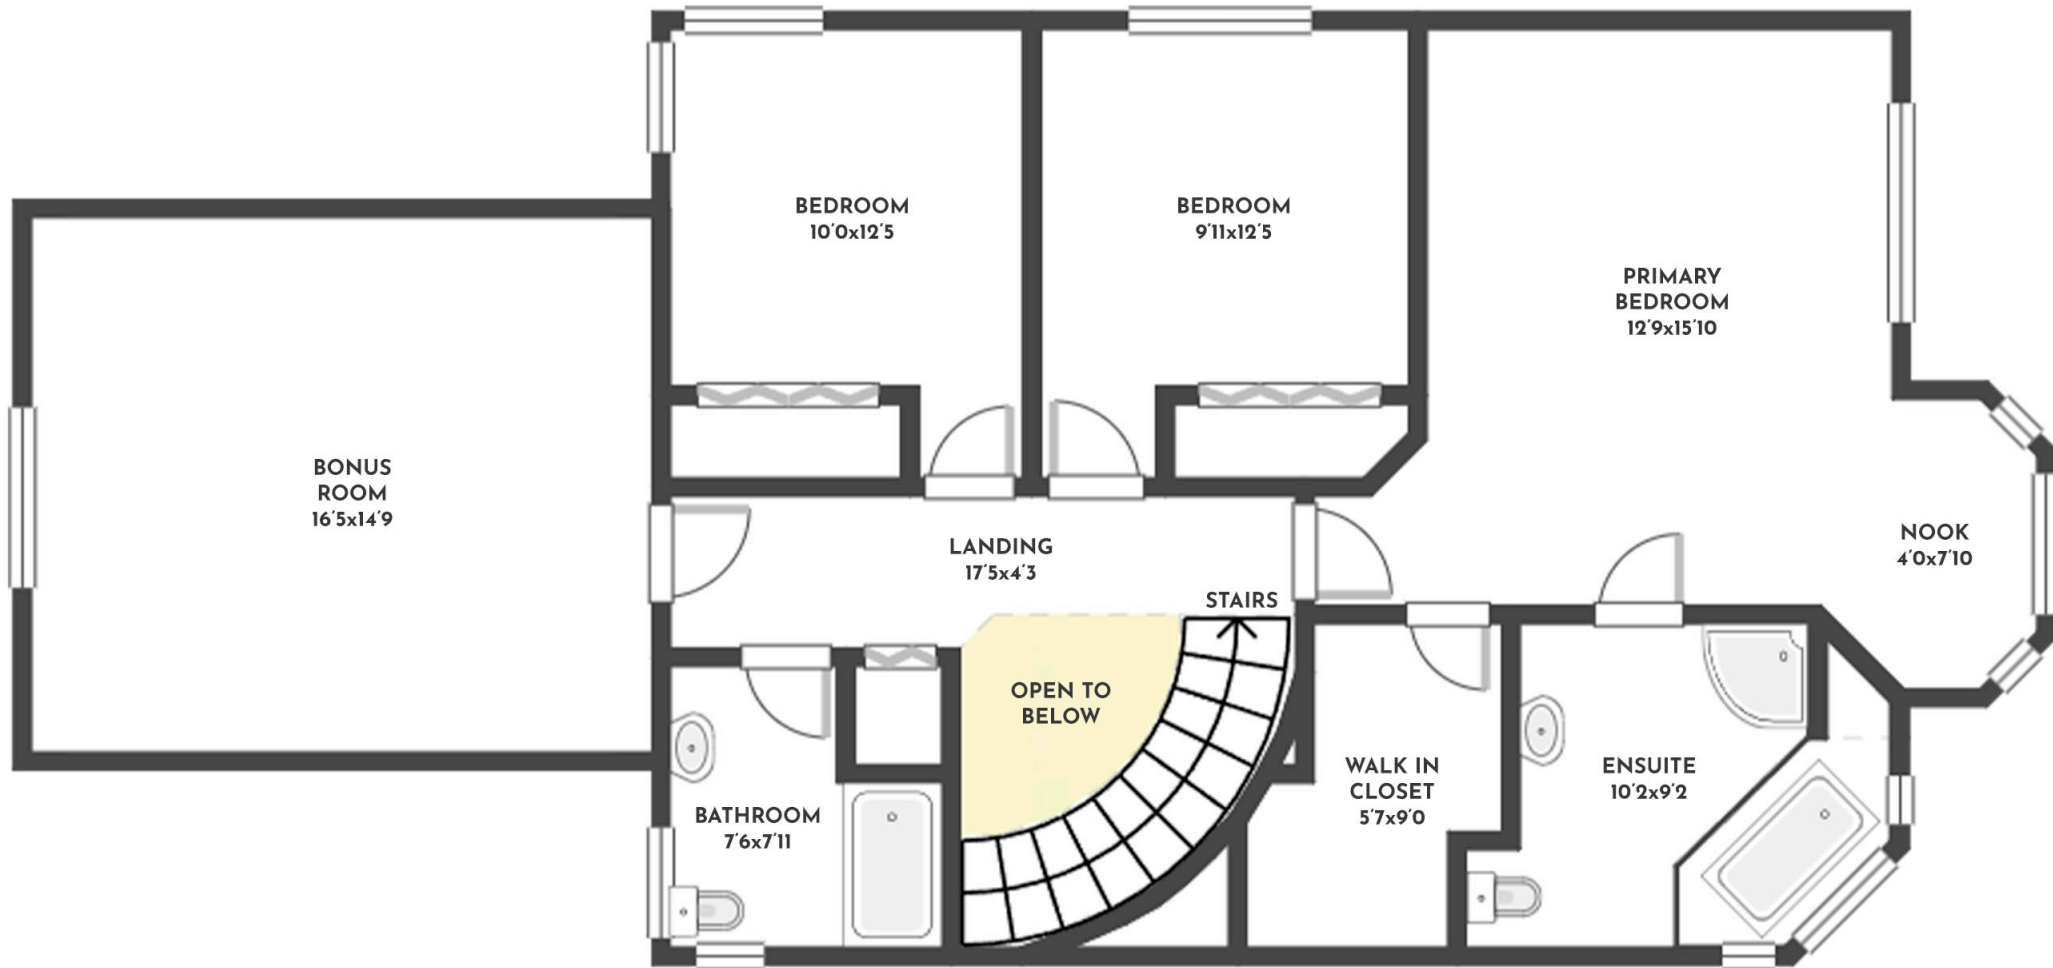

5 BED | 3.5 BATH | 3073 SQ.FT
UPPER FLOOR 858 SQ.FT

3916 LAKEVALE PLACE

Stone Sisters | www.StoneSisters.com | (250) 862-7675

Tan & grey regions are excluded from the total floor area. All room dimensions and floor areas must be considered approximate and are subject to independent verification. Dimensions are taken from interior laser measurements.

5 BED | 3.5 BATH | 3073 SQ.FT
MAIN FLOOR 1258 SQ.FT

3916 LAKEVALE PLACE

Stone Sisters | www.StoneSisters.com | (250) 862-7675

Tan & grey regions are excluded from the total floor area. All room dimensions and floor areas must be considered approximate and are subject to independent verification. Dimensions are taken from interior laser measurements.

5 BED | 3.5 BATH | 3073 SQ.FT
LOWER FLOOR 957 SQ.FT

3916 LAKEVALE PLACE

Stone Sisters | www.StoneSisters.com | (250) 862-7675

Tan & grey regions are excluded from the total floor area. All room dimensions and floor areas must be considered approximate and are subject to independent verification. Dimensions are taken from interior laser measurements.