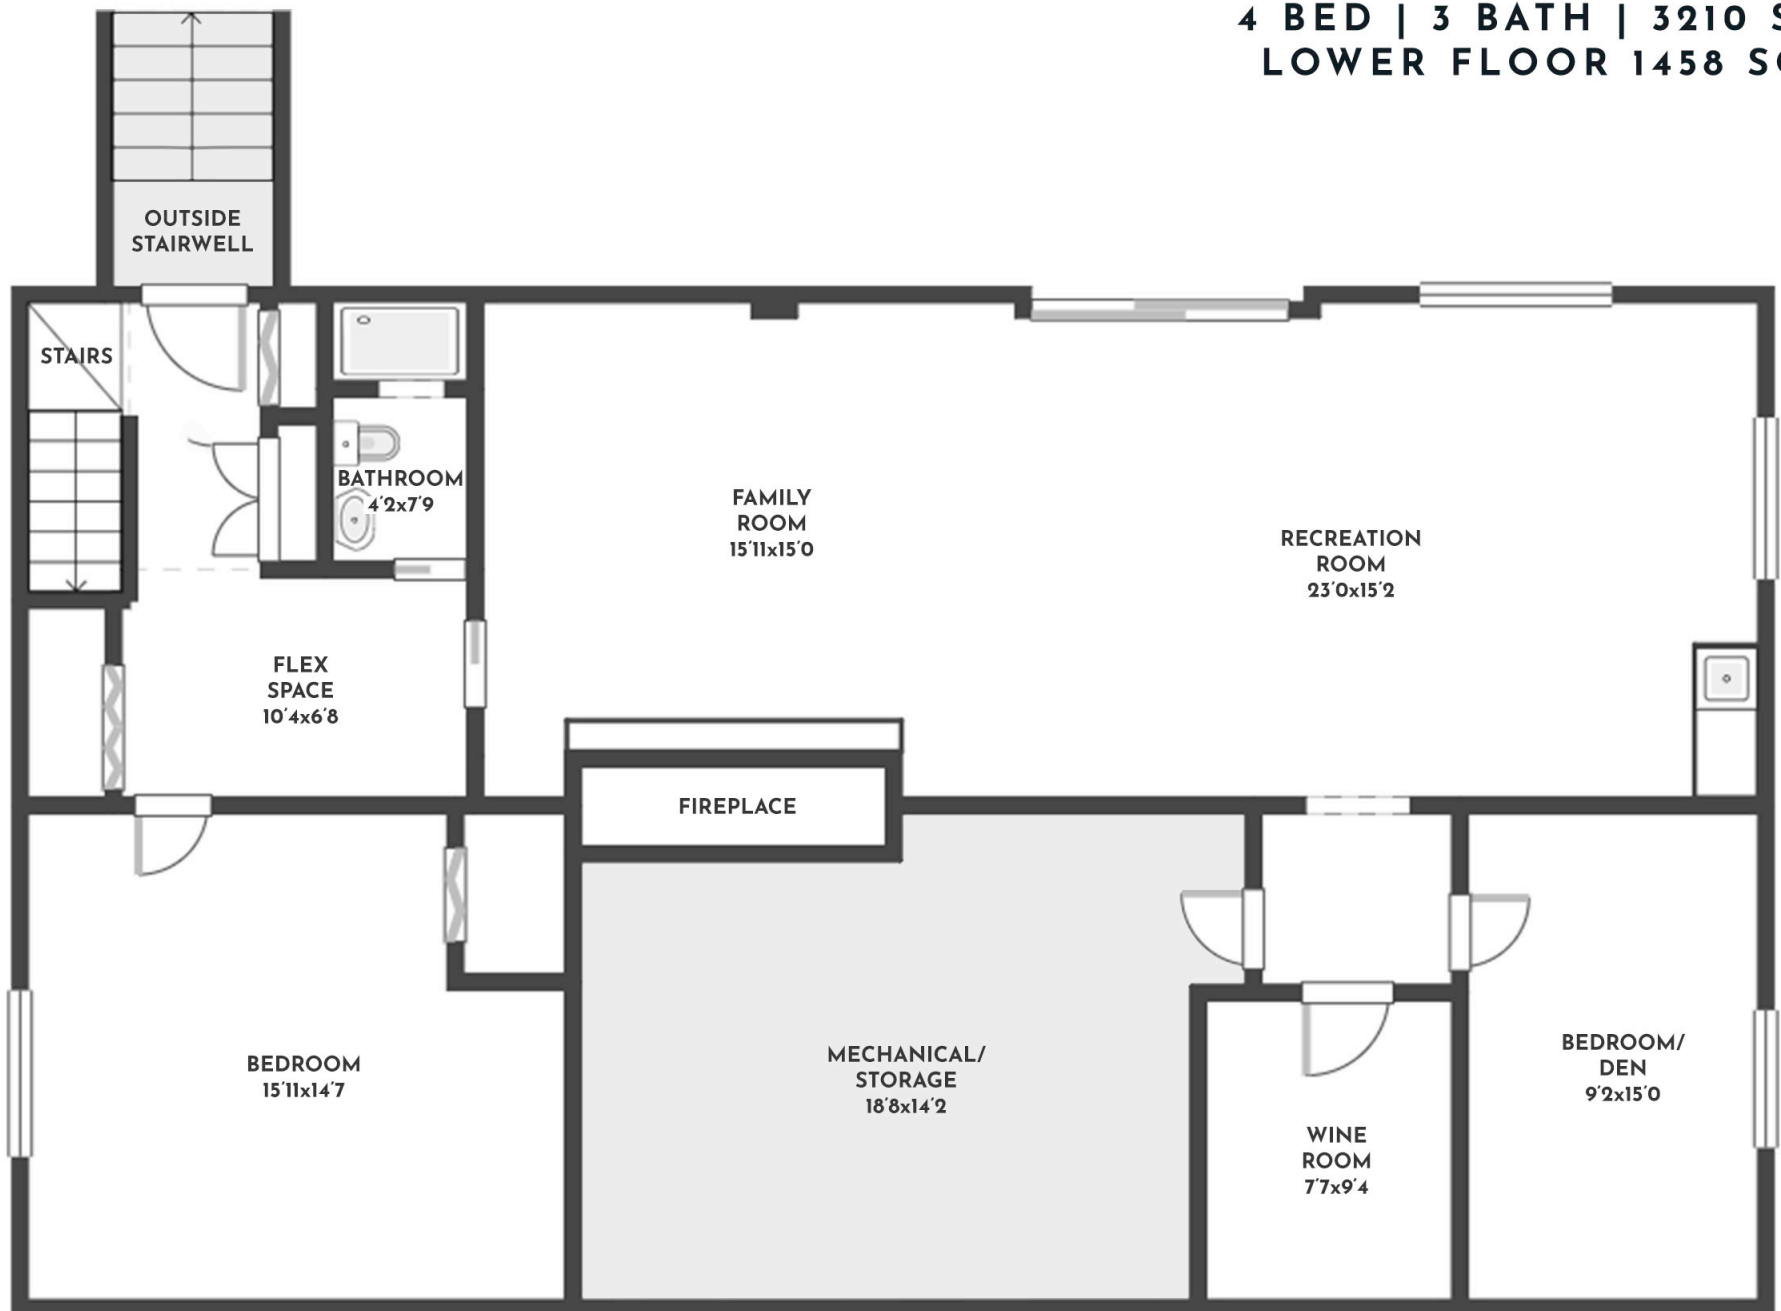

4 BED | 3 BATH | 3210 SQ.FT  
UPPER FLOOR 1752 SQ.FT

## 4373 HOBSON ROAD

Stone Sisters | [www.StoneSisters.com](http://www.StoneSisters.com) | (250) 862-7675

Tan & grey regions are excluded from the total floor area. All room dimensions and floor areas must be considered approximate and are subject to independent verification. Dimensions are taken from interior laser measurements.

4 BED | 3 BATH | 3210 SQ.FT  
LOWER FLOOR 1458 SQ.FT

4 BED | 3 BATH | 3210 SQ.FT  
DETACHED GARAGE 1458 SQ.FT

**4373 HOBSON ROAD**

Stone Sisters | [www.StoneSisters.com](http://www.StoneSisters.com) | (250) 862-7675

Tan & grey regions are excluded from the total floor area. All room dimensions and floor areas must be considered approximate and are subject to independent verification. Dimensions are taken from interior laser measurements.