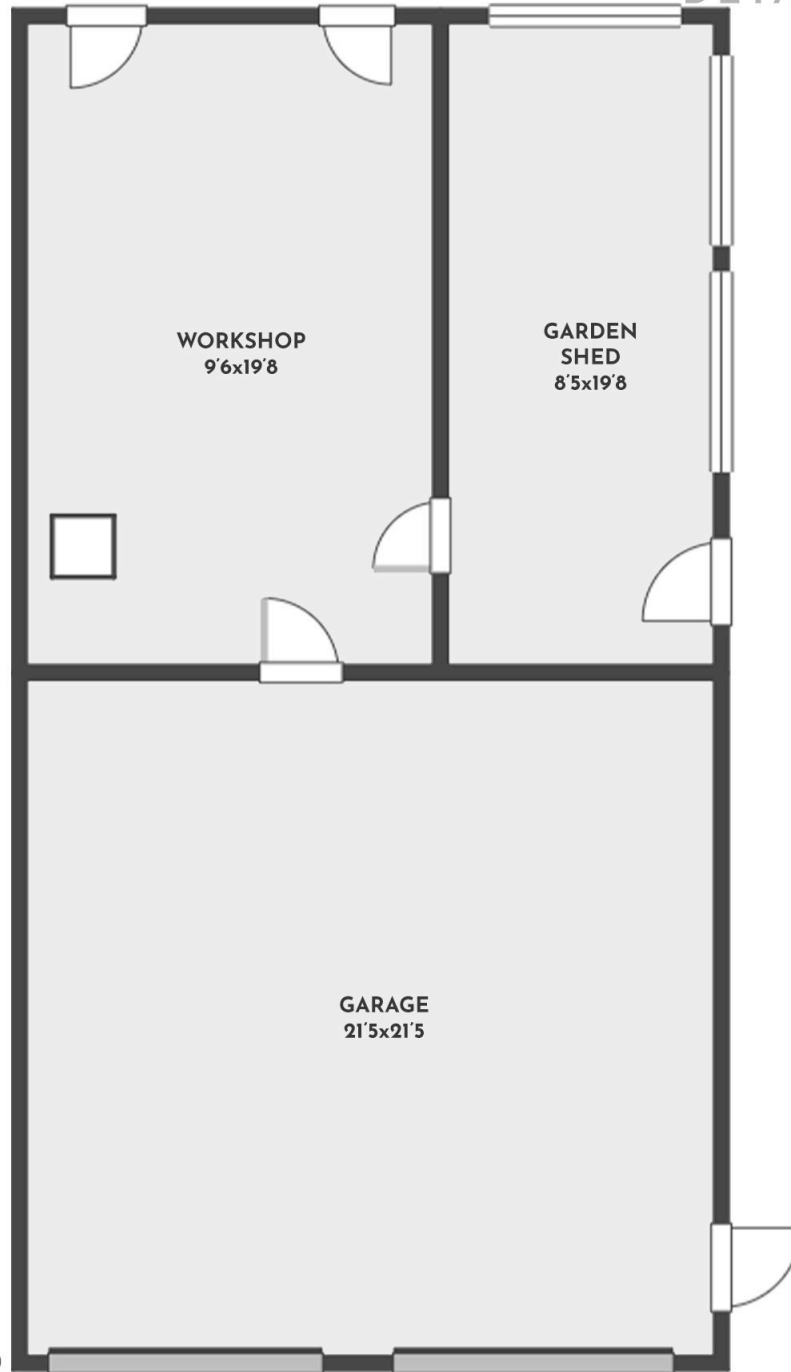

4 BED | 3 BATH | 3210 SQ.FT  
UPPER FLOOR 1752 SQ.FT

4 BED | 3 BATH | 3210 SQ.FT  
LOWER FLOOR 1458 SQ.FT

4 BED | 3 BATH | 3210 SQ.FT  
DETACHED GARAGE 1458 SQ.FT

**4373 HOBSON ROAD**

Stone Sisters | [www.StoneSisters.com](http://www.StoneSisters.com) | (250) 862-7675

Tan & grey regions are excluded from the total floor area. All room dimensions and floor areas must be considered approximate and are subject to independent verification. Dimensions are taken from interior laser measurements.