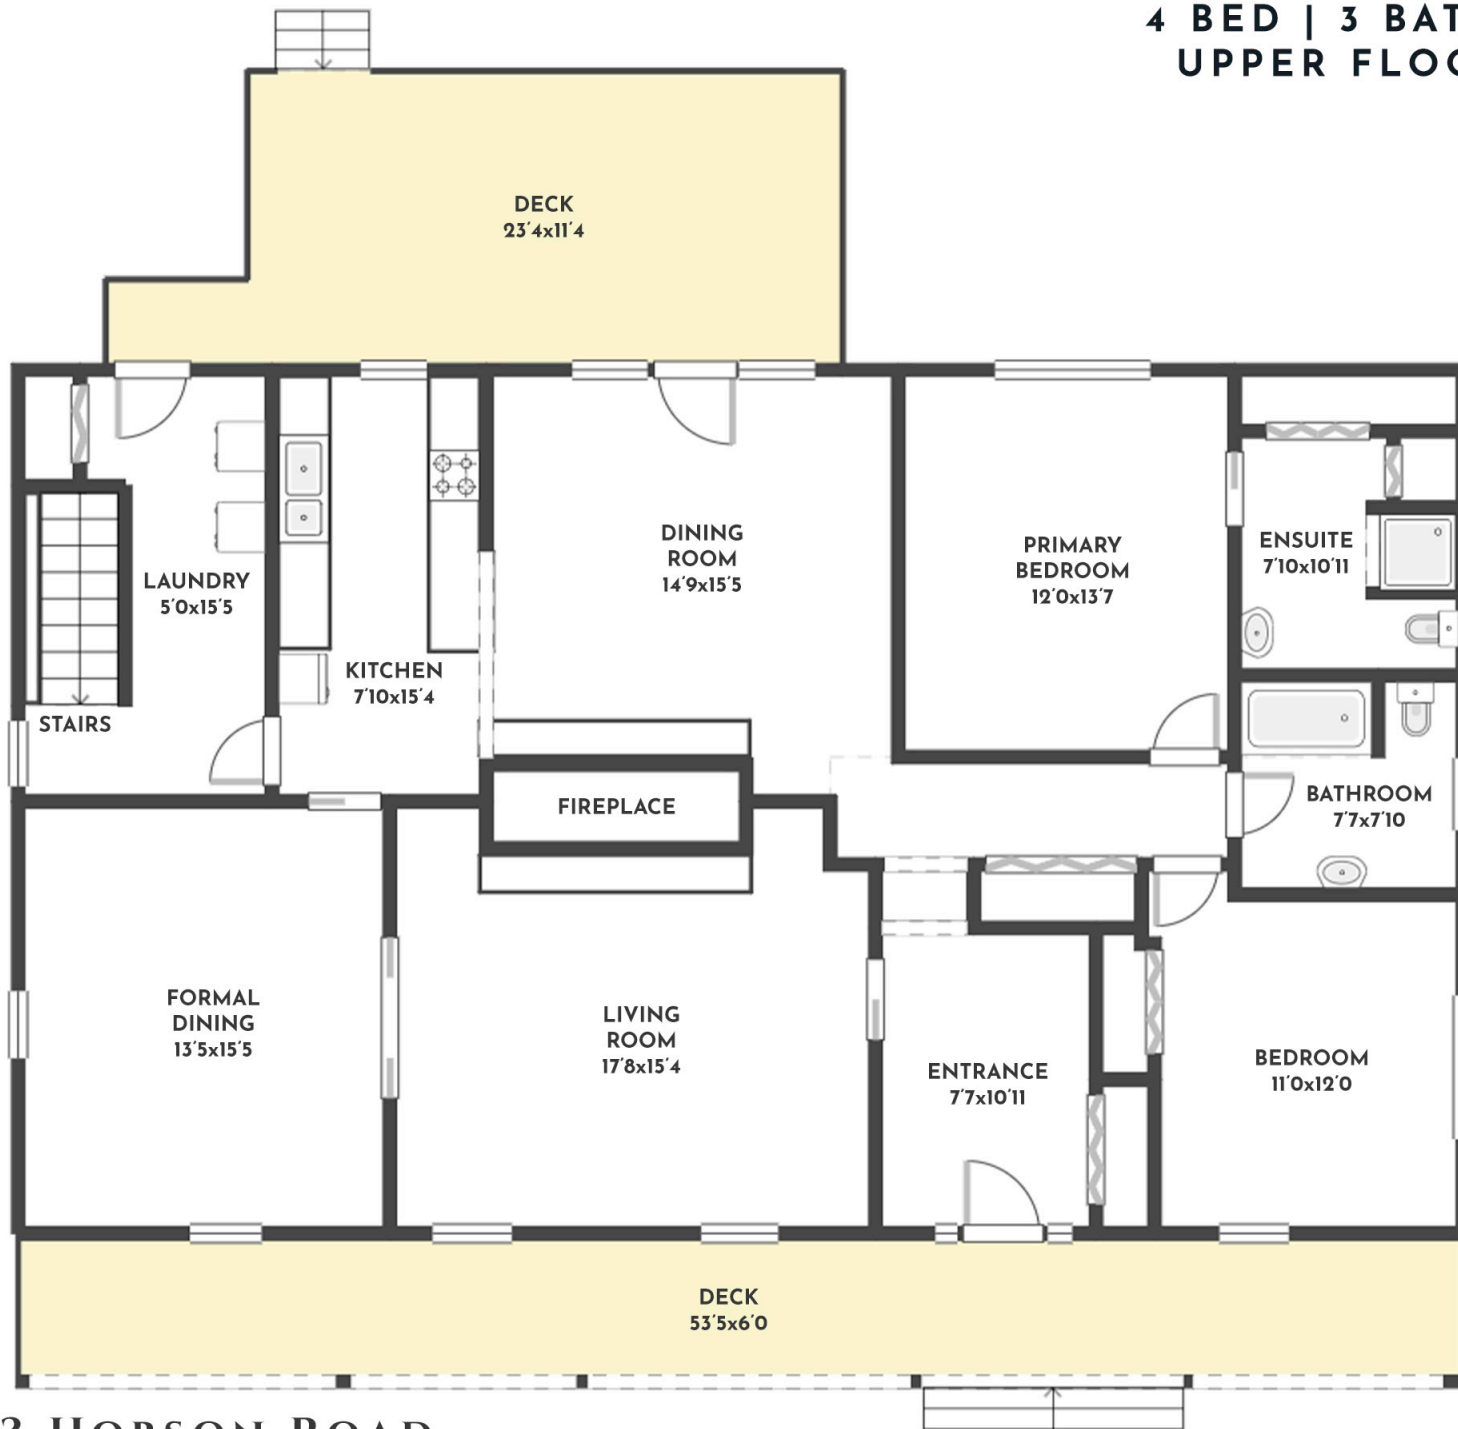

4 BED | 3 BATH | 3210 SQ.FT  
UPPER FLOOR 1752 SQ.FT

## 4373 HOBSON ROAD

Stone Sisters | [www.StoneSisters.com](http://www.StoneSisters.com) | (250) 862-7675

Tan & grey regions are excluded from the total floor area. All room dimensions and floor areas must be considered approximate and are subject to independent verification. Dimensions are taken from interior laser measurements.

4 BED | 3 BATH | 3210 SQ.FT  
LOWER FLOOR 1458 SQ.FT

4 BED | 3 BATH | 3210 SQ.FT  
DETACHED GARAGE 1458 SQ.FT

**4373 HOBSON ROAD**

Stone Sisters | [www.StoneSisters.com](http://www.StoneSisters.com) | (250) 862-7675

Tan & grey regions are excluded from the total floor area. All room dimensions and floor areas must be considered approximate and are subject to independent verification. Dimensions are taken from interior laser measurements.