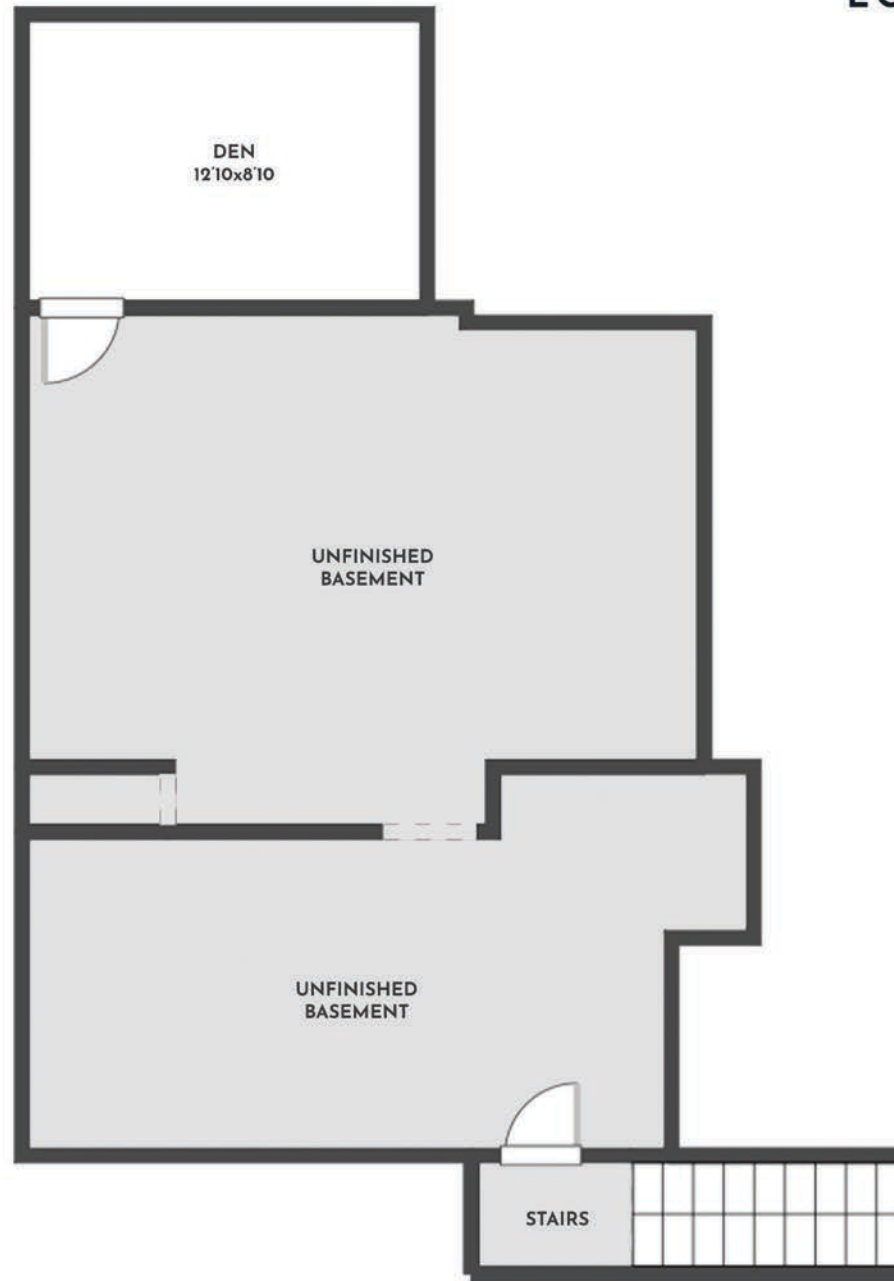

3 BED | 2.5 BATH | 3233 SQ.FT
UPPER FLOOR 1413 SQ.FT

4174 GALLAGHERS FAIRWAY S

Stone Sisters | www.StoneSisters.com | (250) 862-7675

Tan & grey regions are excluded from the total floor area. All room dimensions and floor areas must be considered approximate and are subject to independent verification. Dimensions are taken from interior laser measurements.

3 BED | 2.5 BATH | 3233 SQ.FT
MAIN FLOOR 1683 SQ.FT

4174 GALLAGHERS FAIRWAY S

Stone Sisters | www.StoneSisters.com | (250) 862-7675

Tan & grey regions are excluded from the total floor area. All room dimensions and floor areas must be considered approximate and are subject to independent verification. Dimensions are taken from interior laser measurements.

3 BED | 2.5 BATH | 3233 SQ.FT
LOWER FLOOR 137 SQ.FT

4174 GALLAGHERS FAIRWAY S

Stone Sisters | www.StoneSisters.com | (250) 862-7675

Tan & grey regions are excluded from the total floor area. All room dimensions and floor areas must be considered approximate and are subject to independent verification. Dimensions are taken from interior laser measurements.