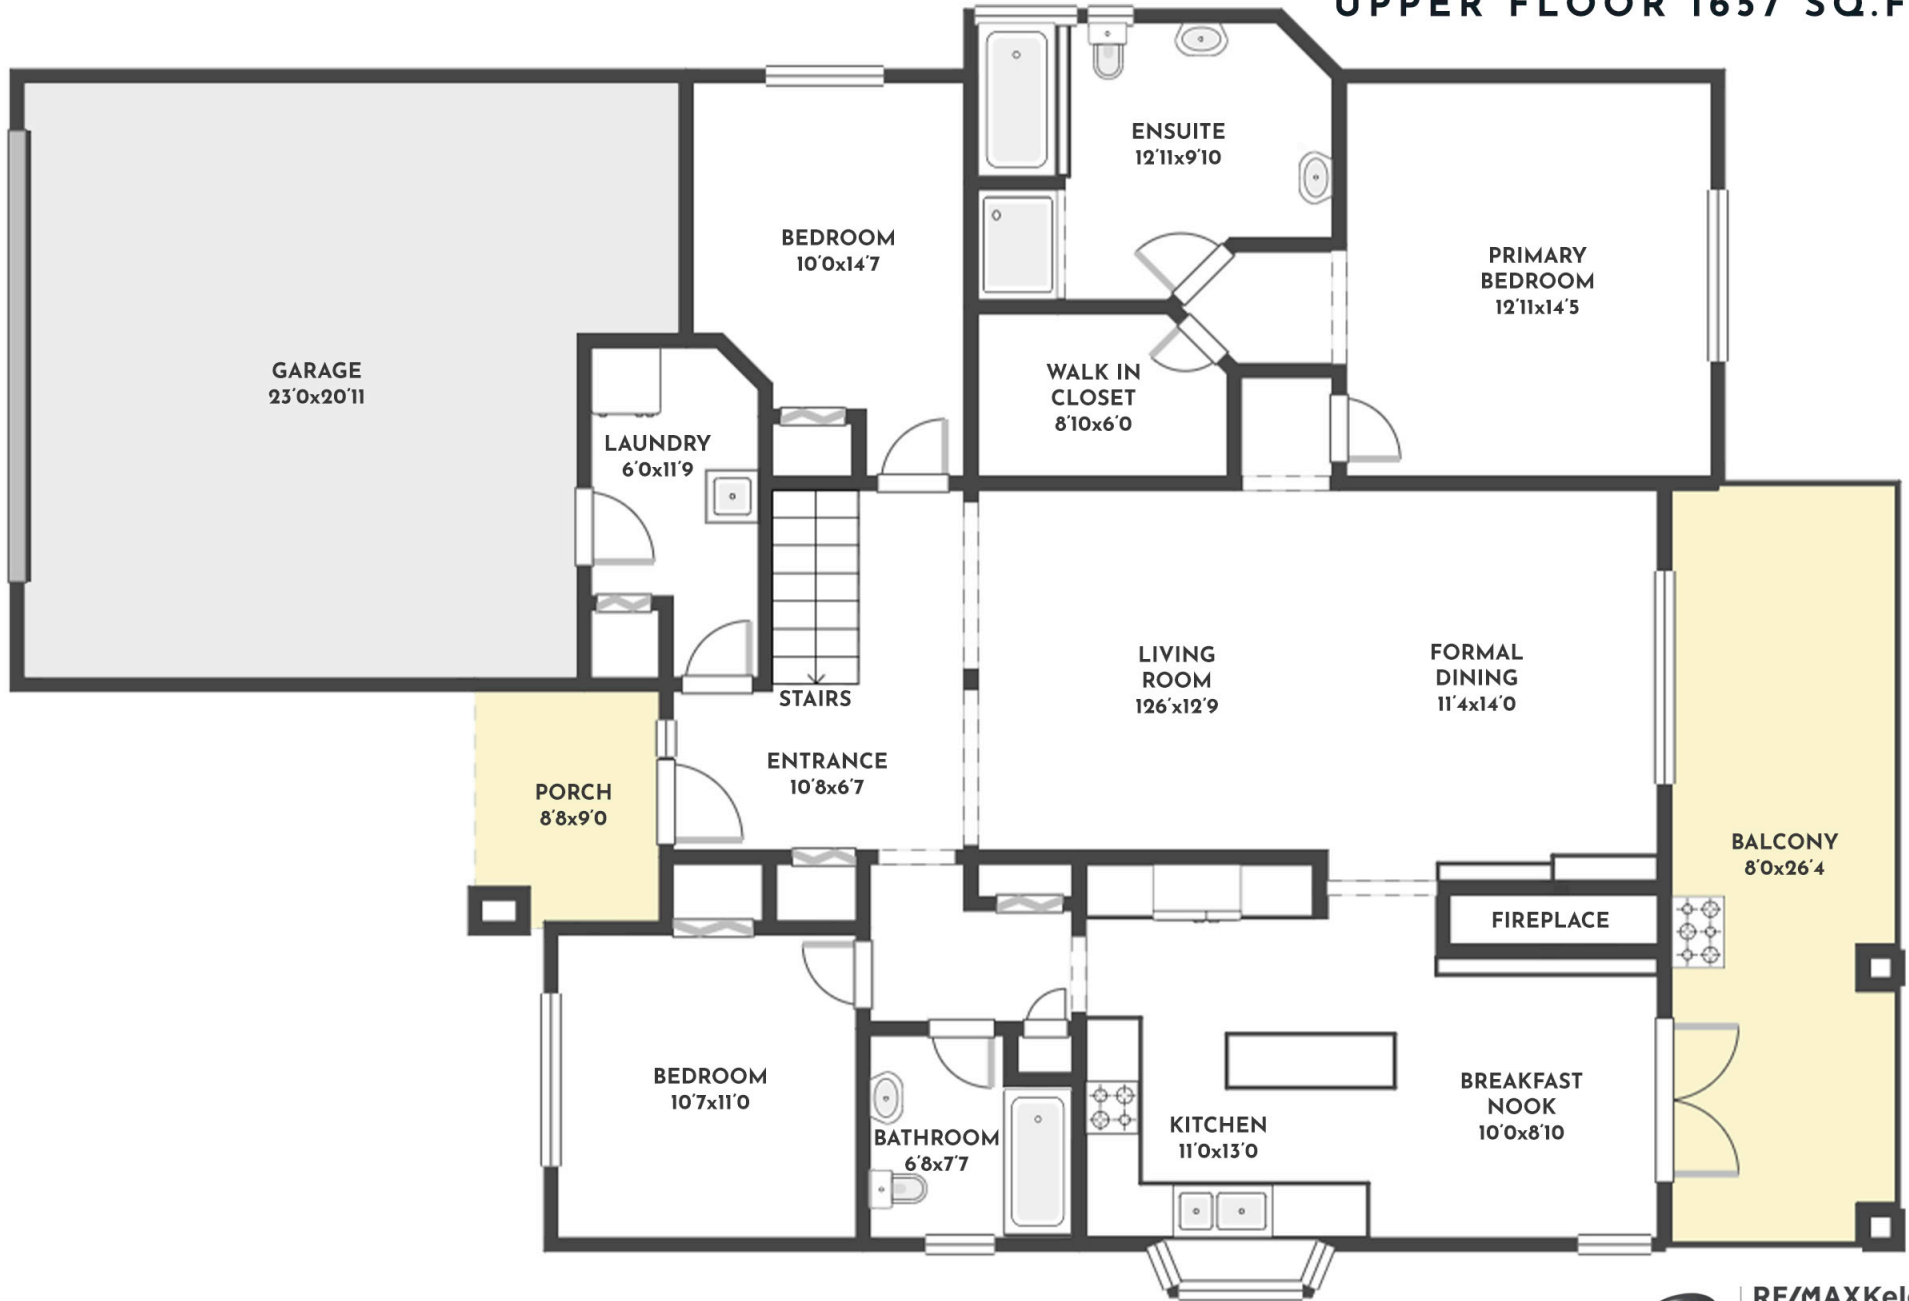

6 BED | 3 BATH | 2939 SQ.FT
UPPER FLOOR 1657 SQ.FT

4178 GALLAGHER'S BLVD S

Stone Sisters | www.StoneSisters.com | (250) 862-7675

Tan & grey regions are excluded from the total floor area. All room dimensions and floor areas must be considered approximate and are subject to independent verification. Dimensions are taken from interior laser measurements.

6 BED | 3 BATH | 2939 SQ.FT
LOWER FLOOR 1282 SQ.FT

4178 GALLAGHER'S BLVD S

Stone Sisters | www.StoneSisters.com | (250) 862-7675

Tan & grey regions are excluded from the total floor area. All room dimensions and floor areas must be considered approximate and are subject to independent verification. Dimensions are taken from interior laser measurements.