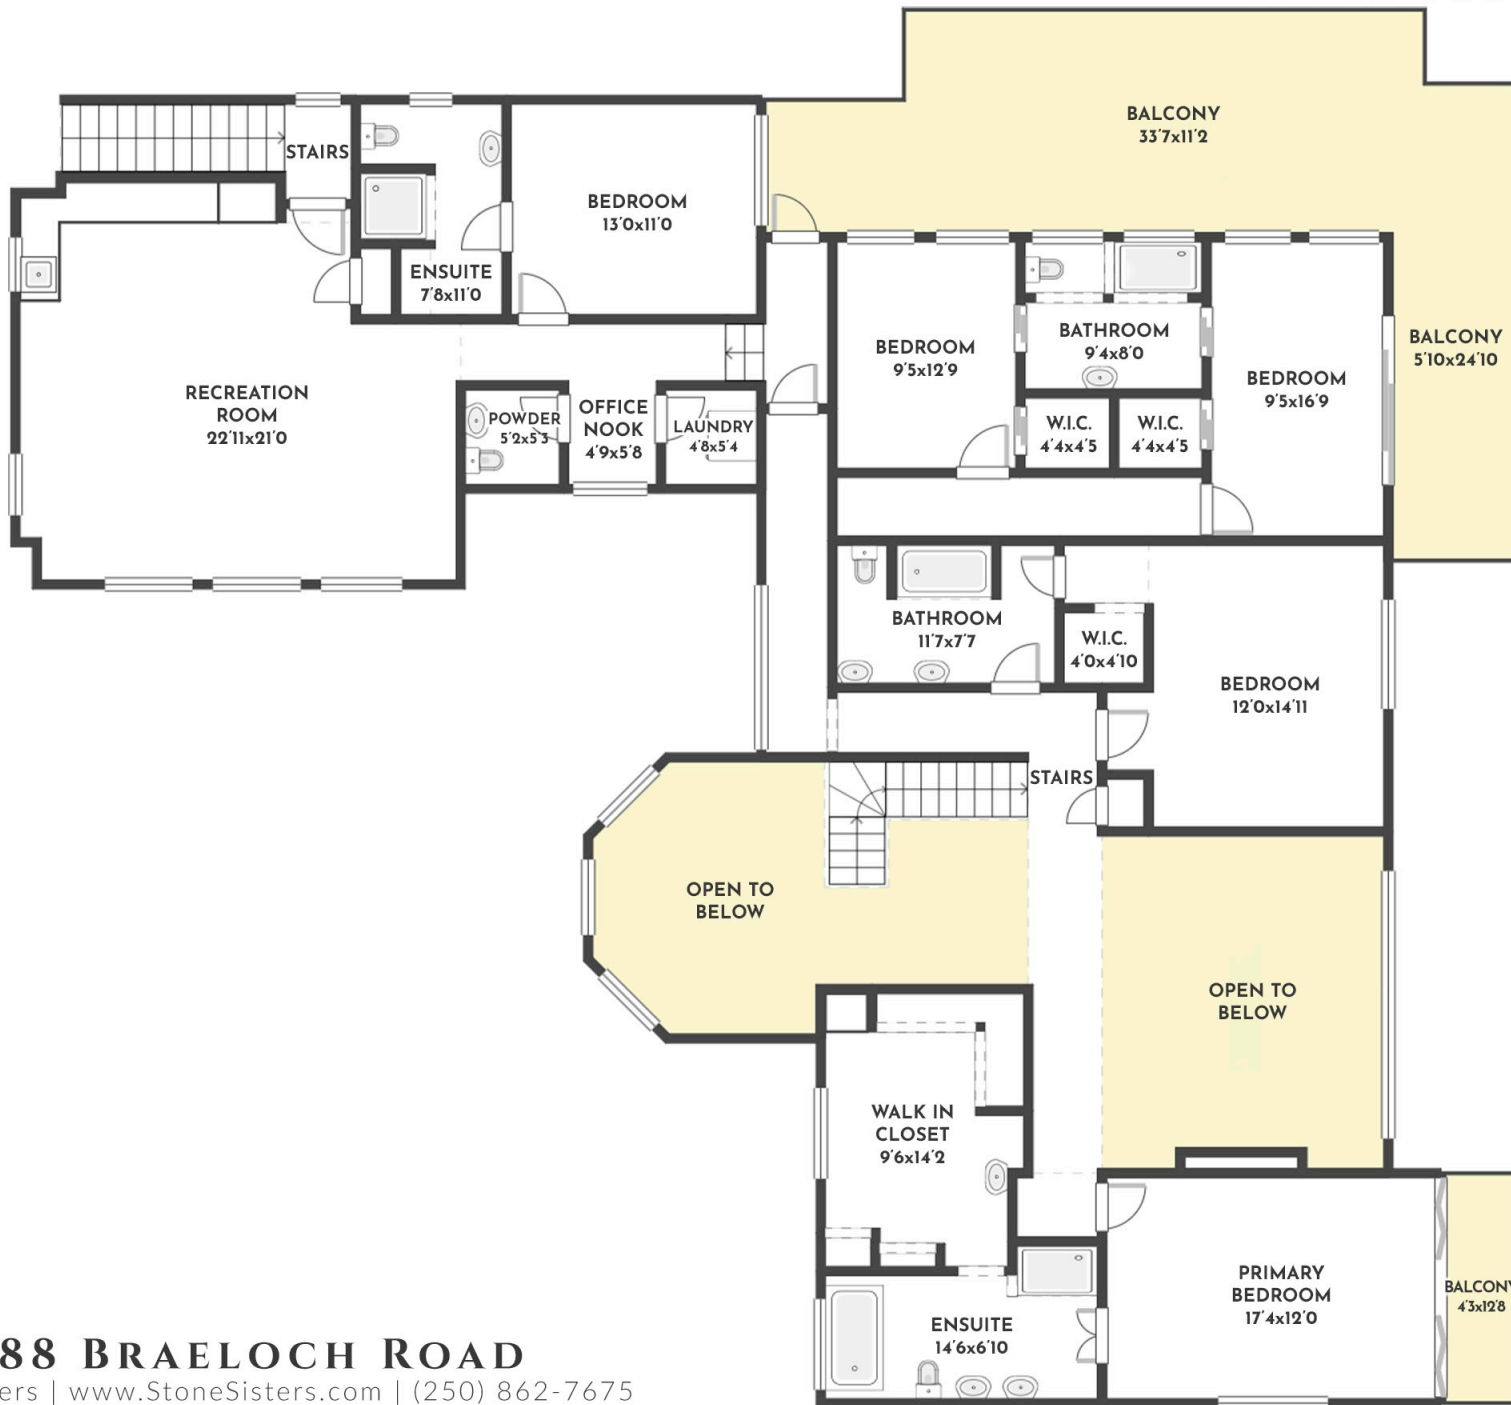

6 BED | 6.5 BATH | 5205 SQ.FT
UPPER FLOOR 2250 SQ.FT

388 BRAELOCH ROAD

Stone Sisters | www.StoneSisters.com | (250) 862-7675

Tan & grey regions are excluded from the total floor area. All room dimensions and floor areas must be considered approximate and are subject to independent verification. Dimensions are taken from interior laser measurements.

6 BED | 6.5 BATH | 5205 SQ.FT
LOWER FLOOR 2955 SQ.FT

388 BRAELOCH ROAD

Stone Sisters | www.StoneSisters.com | (250) 862-7675

Tan & grey regions are excluded from the total floor area. All room dimensions and floor areas must be considered approximate and are subject to independent verification. Dimensions are taken from interior laser measurements.