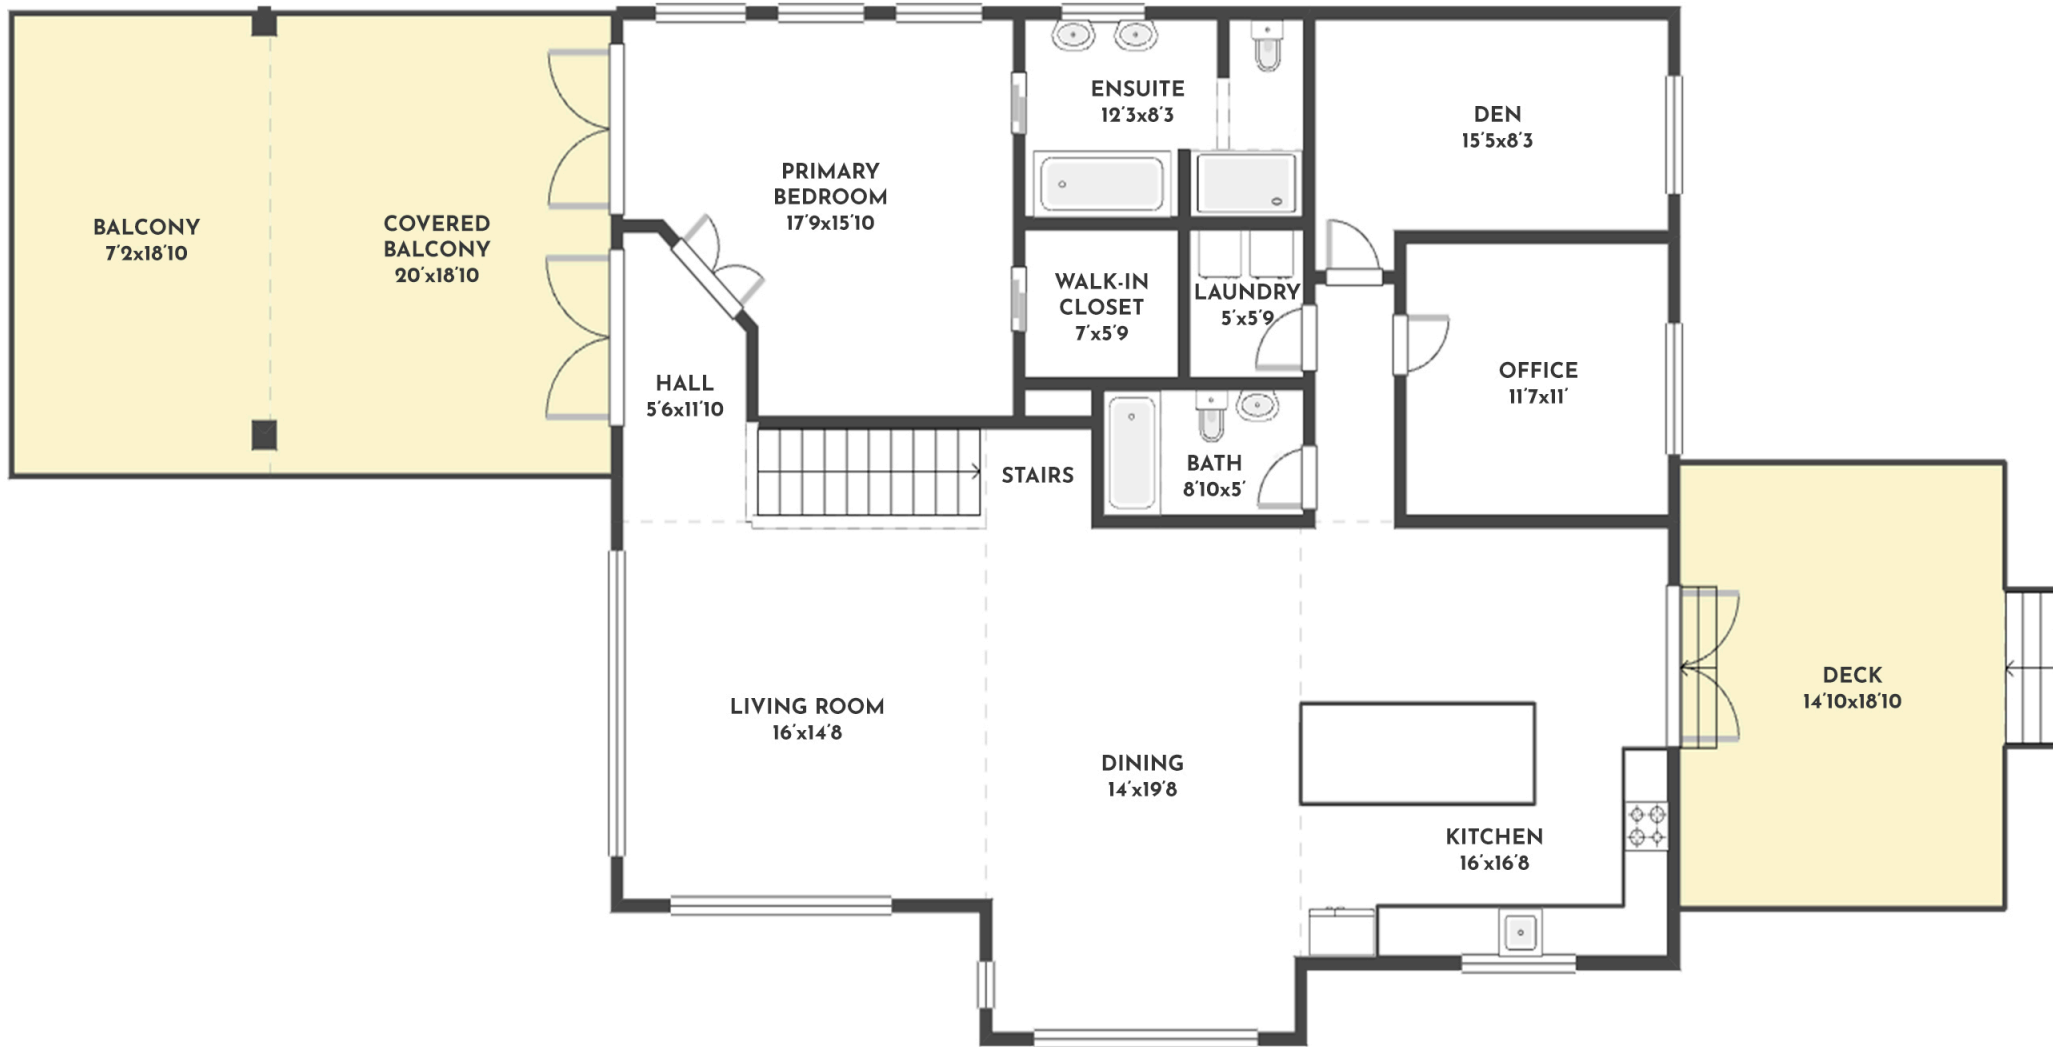

**4 BED | 4 BATH | 3562 SQ.FT  
UPPER FLOOR | 1824 SQ.FT**

**9717 CENTRESTONE DRIVE**

Stone Sisters | [www.StoneSisters.com](http://www.StoneSisters.com) | (250) 862-7675

Tan & grey regions are excluded from the total floor area. All room dimensions and floor areas must be considered approximate and are subject to independent verification. Dimensions are taken from interior laser measurements.

**4 BED | 4 BATH | 3562 SQ.FT  
LOWER FLOOR | 1738 SQ.FT**

**9717 CENTRESTONE DRIVE**

Stone Sisters | [www.StoneSisters.com](http://www.StoneSisters.com) | (250) 862-7675

Tan & grey regions are excluded from the total floor area. All room dimensions and floor areas must be considered approximate and are subject to independent verification. Dimensions are taken from interior laser measurements.