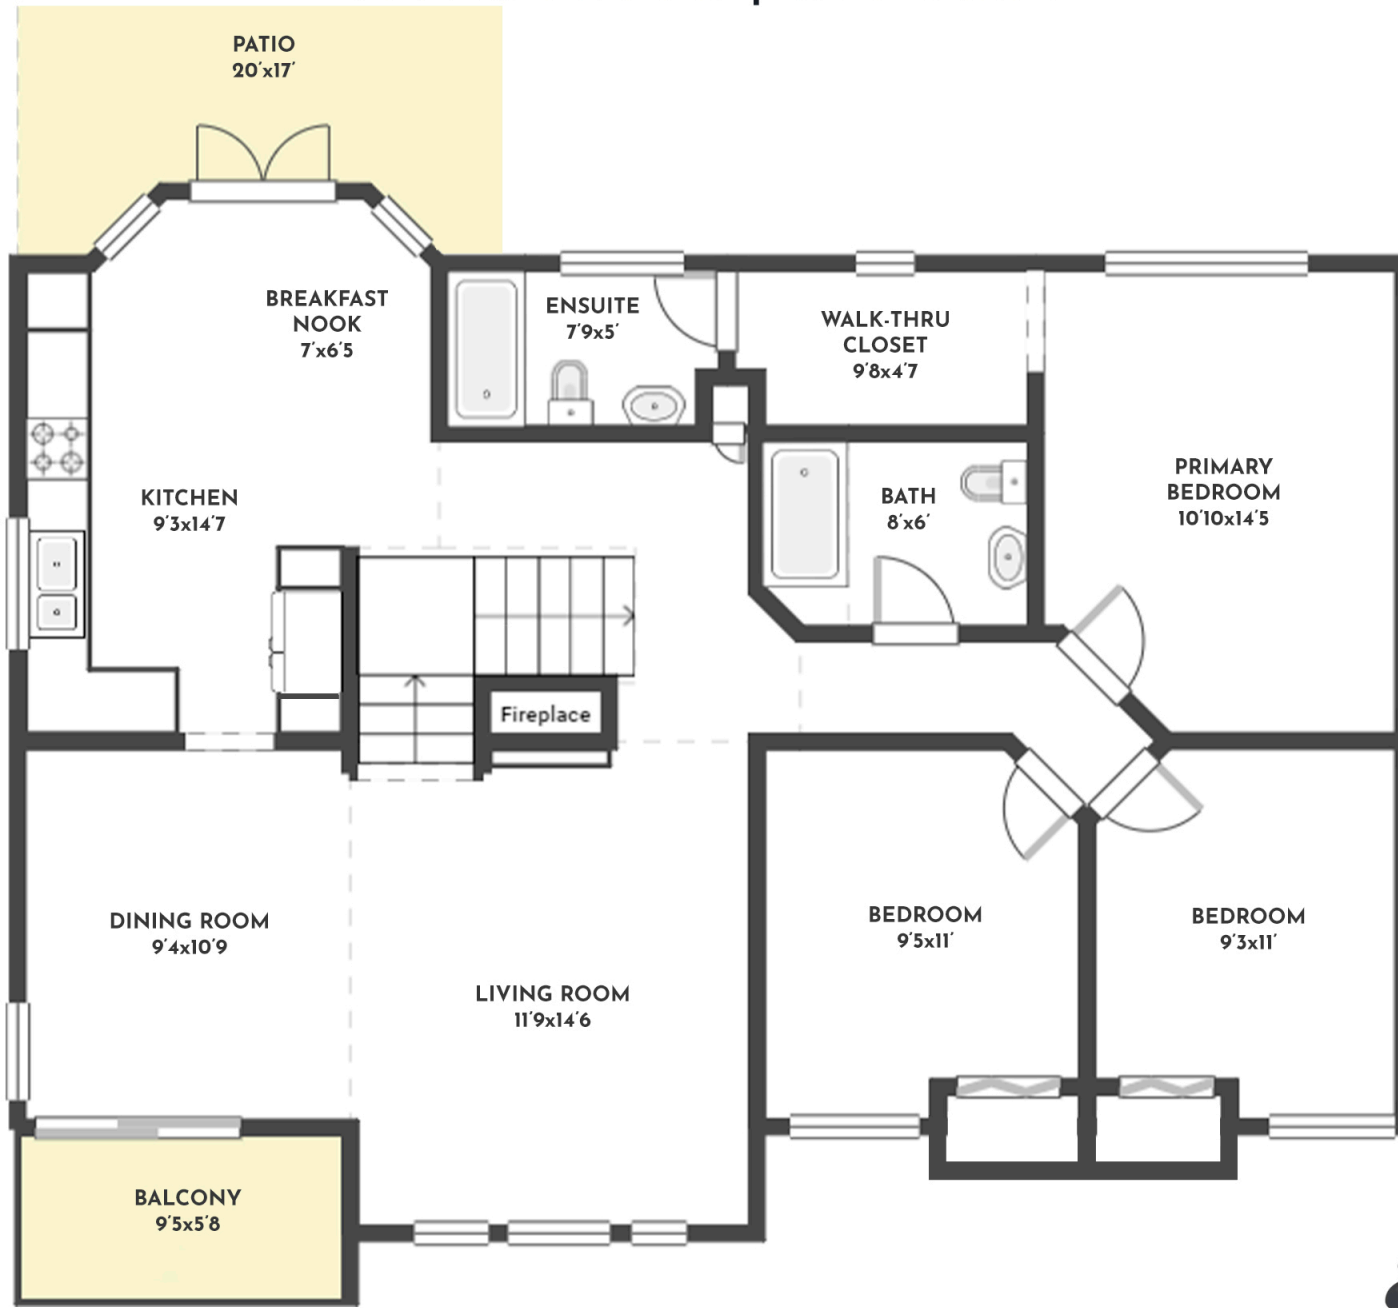

**5 BED | 3 BATH | 1876 SQ.FT
UPPER FLOOR | 1180 SQ.FT**

934 SKEENA COURT

Stone Sisters | www.StoneSisters.com | (250) 862-7675

Tan & grey regions are excluded from the total floor area. All room dimensions and floor areas must be considered approximate and are subject to independent verification. Dimensions are taken from interior laser measurements.

**5 BED | 3 BATH | 1876 SQ.FT
LOWER FLOOR | 696 SQ.FT**

934 SKEENA COURT

Stone Sisters | www.StoneSisters.com | (250) 862-7675

Tan & grey regions are excluded from the total floor area. All room dimensions and floor areas must be considered approximate and are subject to independent verification. Dimensions are taken from interior laser measurements.