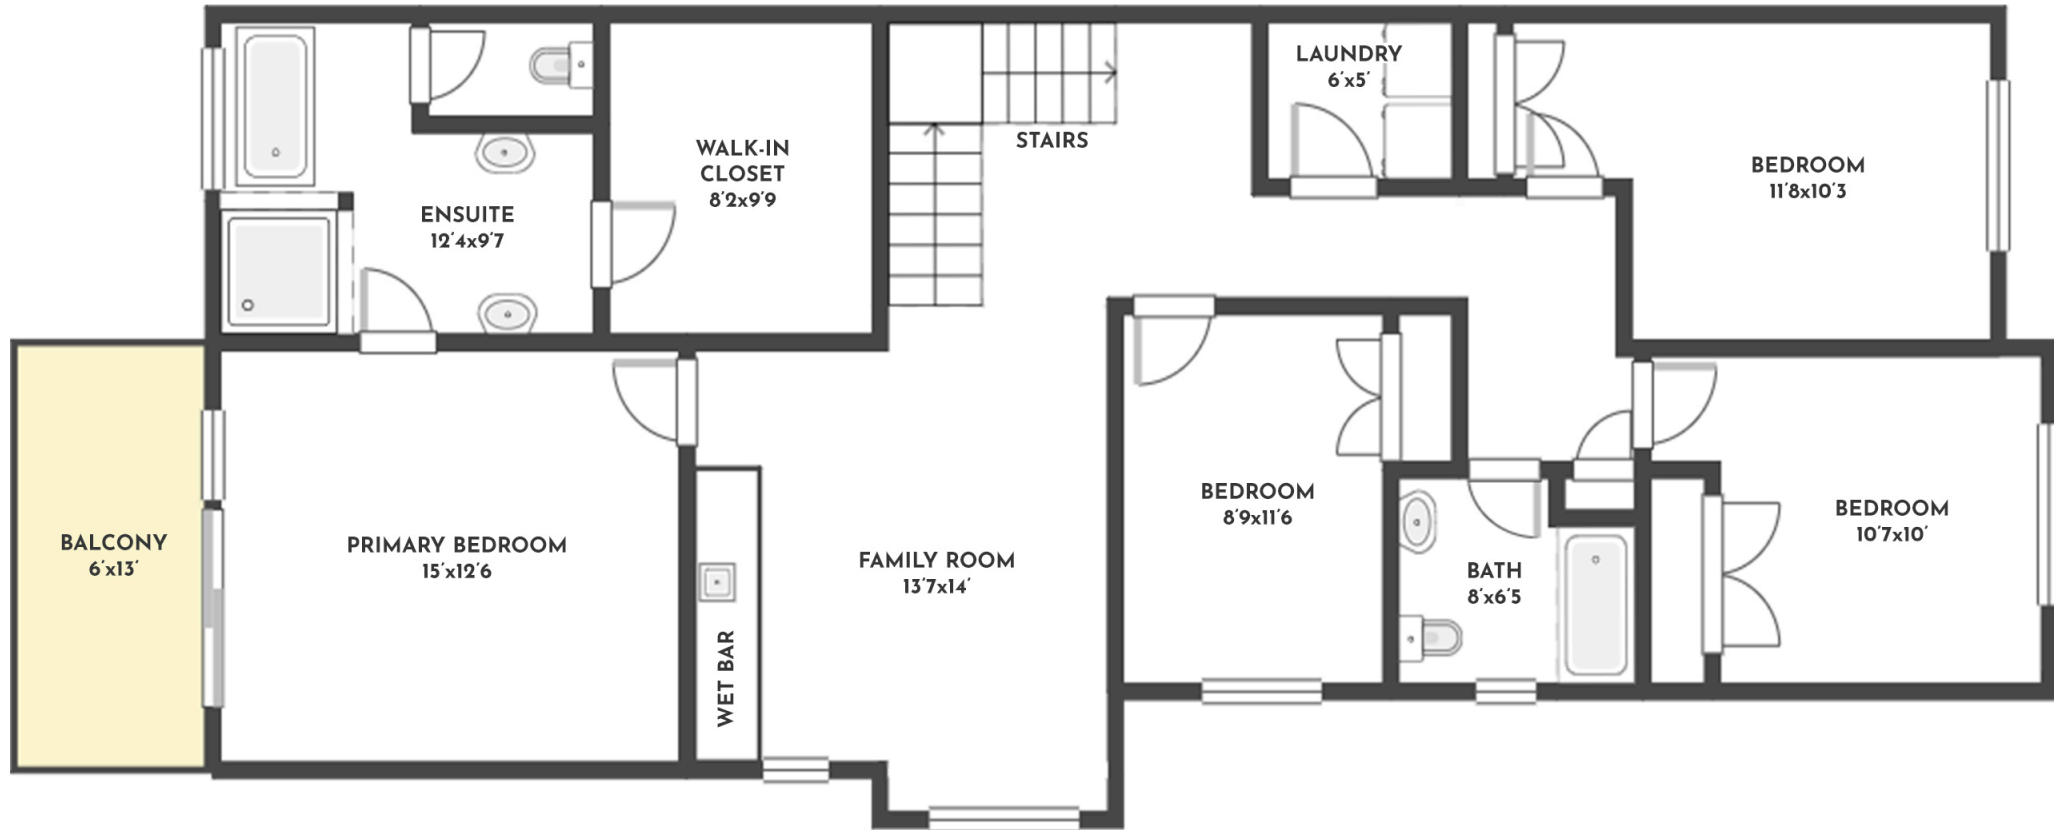

**5 BED | 3 BATH | 2279 SQ.FT  
MAIN FLOOR | 917 SQ.FT**

**707 RAYMER ROAD**

Stone Sisters | [www.StoneSisters.com](http://www.StoneSisters.com) | (250) 862-7675

Tan & grey regions are excluded from the total floor area. All room dimensions and floor areas must be considered approximate and are subject to independent verification. Dimensions are taken from interior laser measurements.

**5 BED | 3 BATH | 2279 SQ.FT  
UPPER FLOOR | 1362 SQ.FT**

**707 RAYMER ROAD**

Stone Sisters | [www.StoneSisters.com](http://www.StoneSisters.com) | (250) 862-7675

Tan & grey regions are excluded from the total floor area. All room dimensions and floor areas must be considered approximate and are subject to independent verification. Dimensions are taken from interior laser measurements.