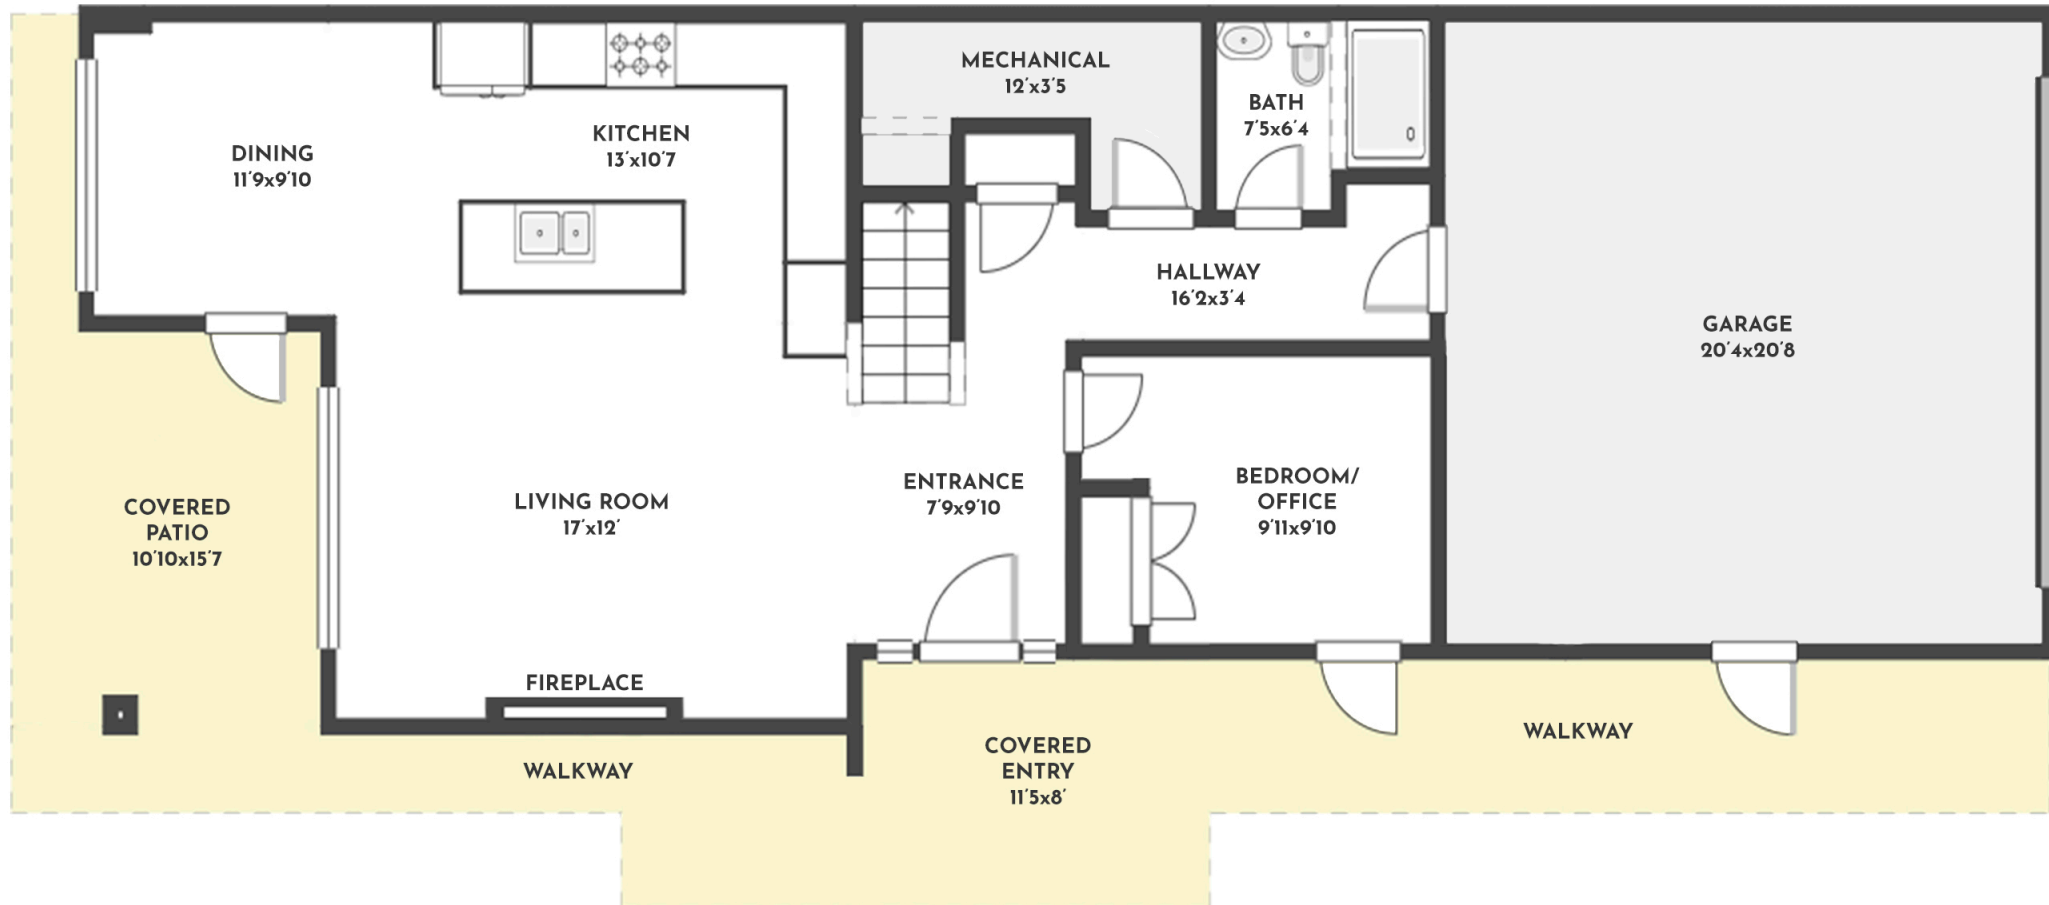

**5 BED | 3 BATH | 2279 SQ.FT  
MAIN FLOOR | 917 SQ.FT**

**707 RAYMER ROAD**

Stone Sisters | [www.StoneSisters.com](http://www.StoneSisters.com) | (250) 862-7675

Tan & grey regions are excluded from the total floor area. All room dimensions and floor areas must be considered approximate and are subject to independent verification. Dimensions are taken from interior laser measurements.

**5 BED | 3 BATH | 2279 SQ.FT  
UPPER FLOOR | 1362 SQ.FT**

**707 RAYMER ROAD**

Stone Sisters | [www.StoneSisters.com](http://www.StoneSisters.com) | (250) 862-7675

Tan & grey regions are excluded from the total floor area. All room dimensions and floor areas must be considered approximate and are subject to independent verification. Dimensions are taken from interior laser measurements.