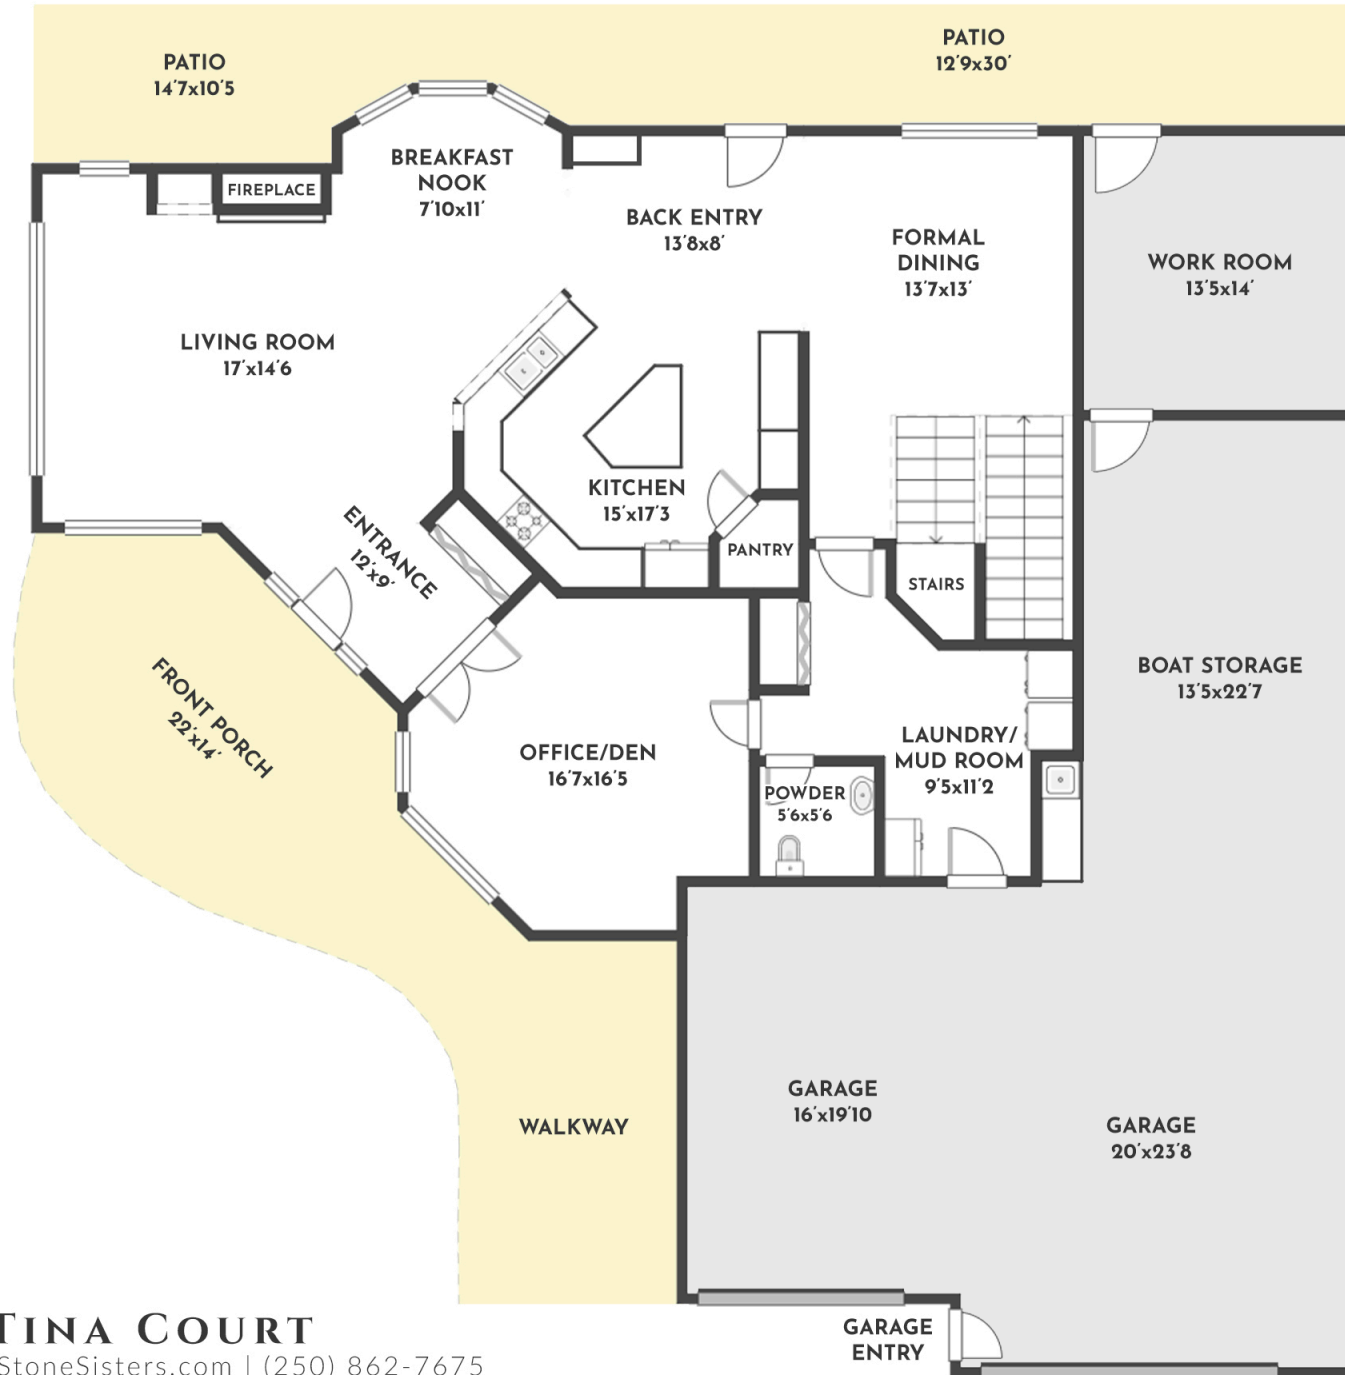

4 BED | 3.5 BATH | 3379 SQ.FT
MAIN FLOOR | 1660 SQ.FT

461 TINA COURT

Stone Sisters | www.StoneSisters.com | (250) 862-7675

Tan & grey regions are excluded from the total floor area. All room dimensions and floor areas must be considered approximate and are subject to independent verification. Dimensions are taken from interior laser measurements.

**4 BED | 3.5 BATH | 3379 SQ.FT
UPPER FLOOR | 1216 SQ.FT**

461 TINA COURT

Stone Sisters | www.StoneSisters.com | (250) 862-7675

Tan & grey regions are excluded from the total floor area. All room dimensions and floor areas must be considered approximate and are subject to independent verification. Dimensions are taken from interior laser measurements.

**4 BED | 3.5 BATH | 3379 SQ.FT
LOWER FLOOR | 503 SQ.FT**

461 TINA COURT

Stone Sisters | www.StoneSisters.com | (250) 862-7675

Tan & grey regions are excluded from the total floor area. All room dimensions and floor areas must be considered approximate and are subject to independent verification. Dimensions are taken from interior laser measurements.