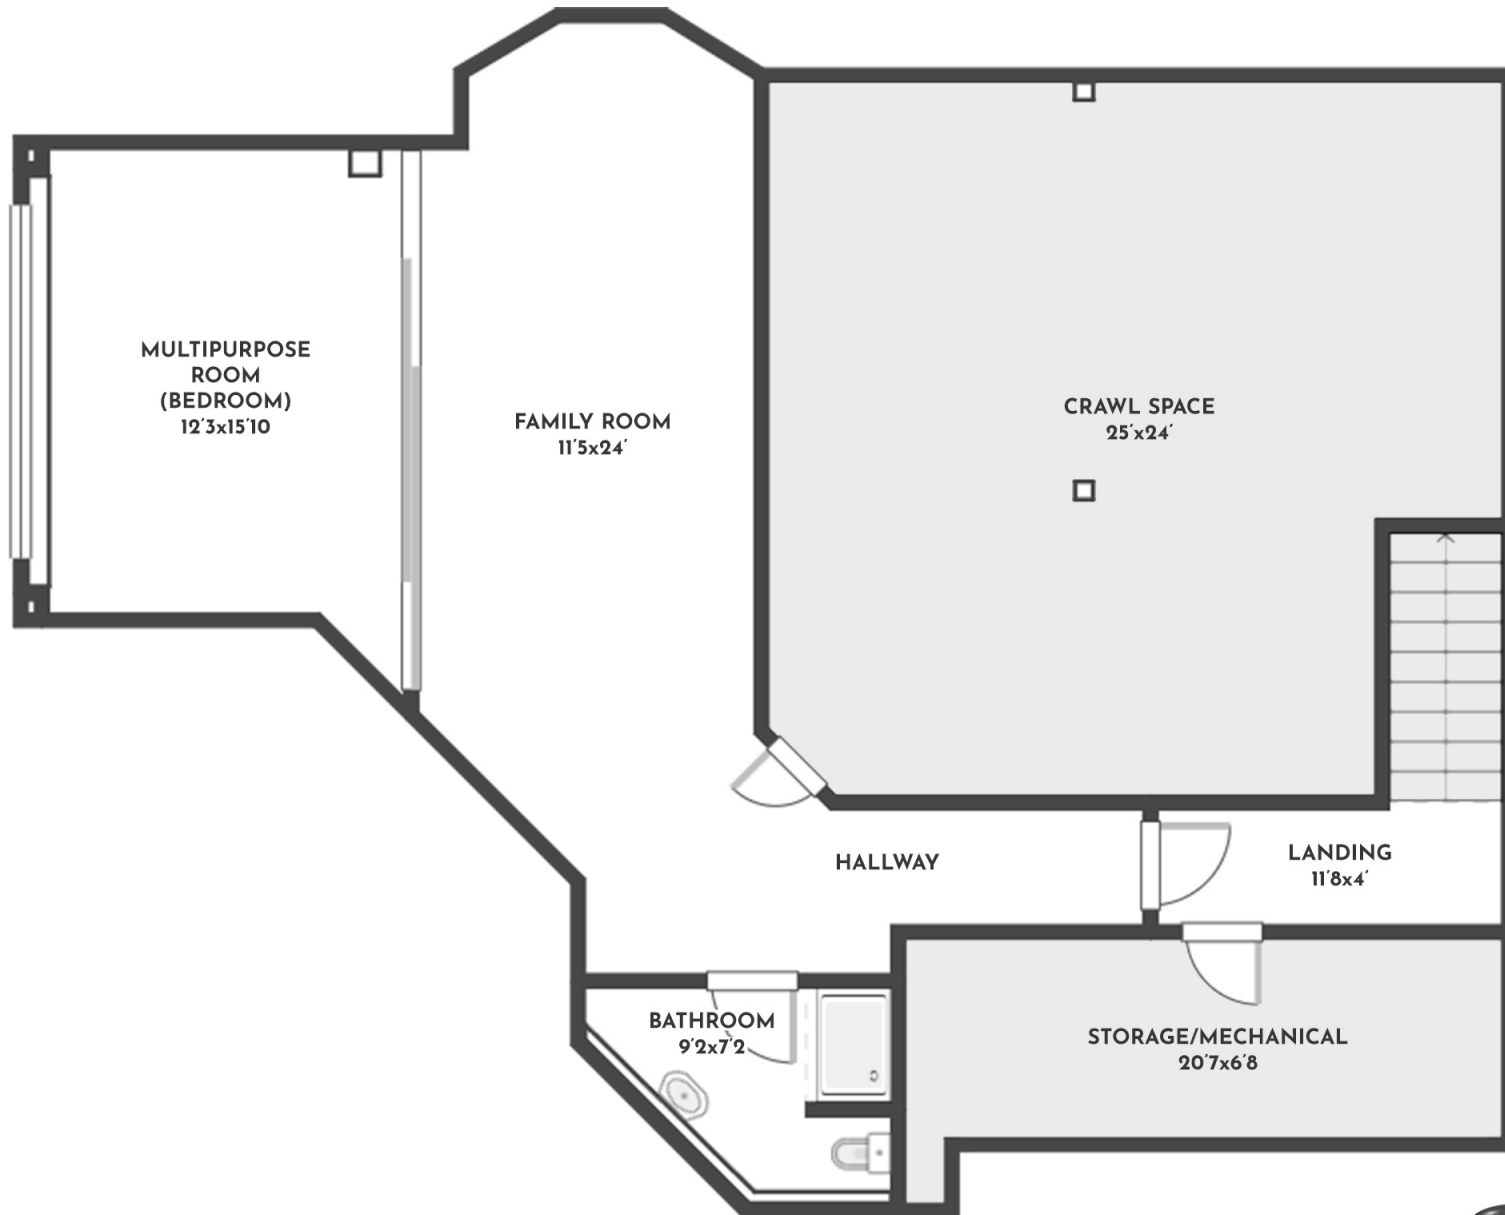

4 BED | 3.5 BATH | 3379 SQ.FT
MAIN FLOOR | 1660 SQ.FT

461 TINA COURT

Stone Sisters | www.StoneSisters.com | (250) 862-7675

Tan & grey regions are excluded from the total floor area. All room dimensions and floor areas must be considered approximate and are subject to independent verification. Dimensions are taken from interior laser measurements.

**4 BED | 3.5 BATH | 3379 SQ.FT
UPPER FLOOR | 1216 SQ.FT**

461 TINA COURT

Stone Sisters | www.StoneSisters.com | (250) 862-7675

Tan & grey regions are excluded from the total floor area. All room dimensions and floor areas must be considered approximate and are subject to independent verification. Dimensions are taken from interior laser measurements.

**4 BED | 3.5 BATH | 3379 SQ.FT
LOWER FLOOR | 503 SQ.FT**

461 TINA COURT

Stone Sisters | www.StoneSisters.com | (250) 862-7675

Tan & grey regions are excluded from the total floor area. All room dimensions and floor areas must be considered approximate and are subject to independent verification. Dimensions are taken from interior laser measurements.