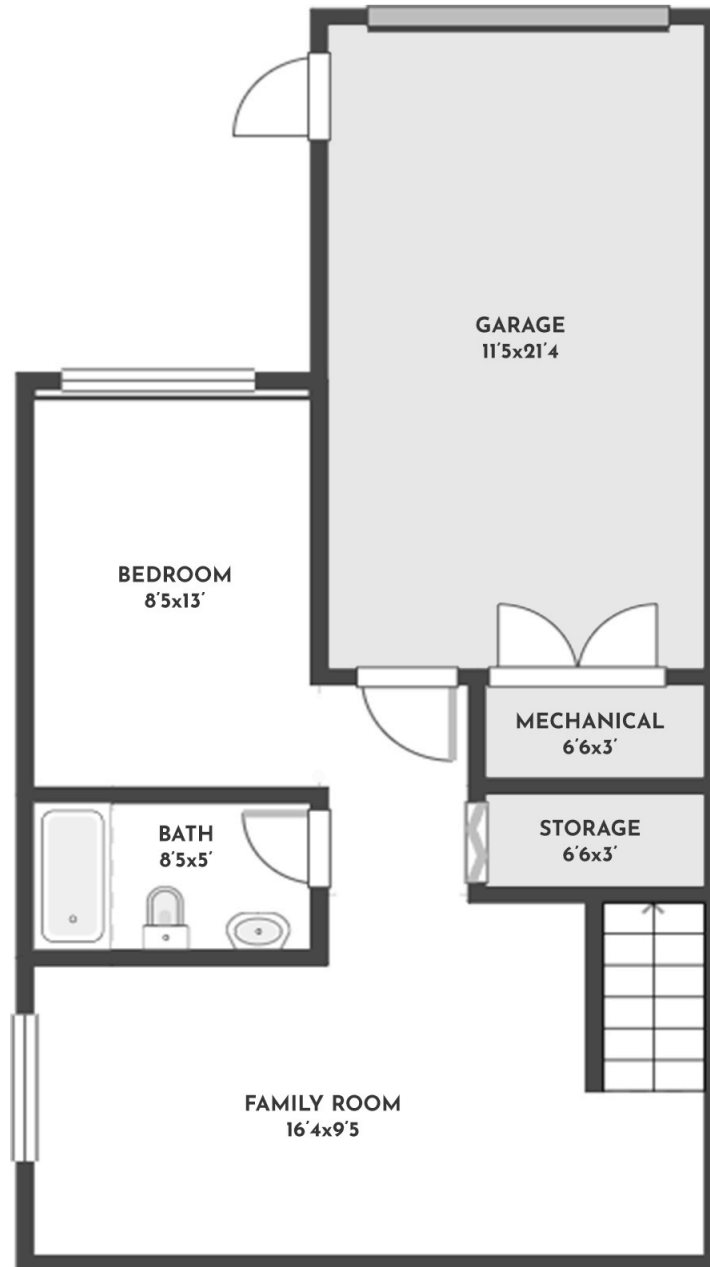

**4 BED | 2.5 BATH | 1846 SQ.FT  
MAIN FLOOR | 664 SQ.FT**

**434 MCCARREN AVENUE**

Stone Sisters | [www.StoneSisters.com](http://www.StoneSisters.com) | (250) 862-7675

Tan & grey regions are excluded from the total floor area. All room dimensions and floor areas must be considered approximate and are subject to independent verification. Dimensions are taken from interior laser measurements.

**4 BED | 2.5 BATH | 1846 SQ.FT  
UPPER FLOOR | 686 SQ.FT**

**434 MCCARREN AVENUE**

Stone Sisters | [www.StoneSisters.com](http://www.StoneSisters.com) | (250) 862-7675

Tan & grey regions are excluded from the total floor area. All room dimensions and floor areas must be considered approximate and are subject to independent verification. Dimensions are taken from interior laser measurements.

**4 BED | 2.5 BATH | 1846 SQ.FT  
LOWER FLOOR | 496 SQ.FT**

**434 MCCARREN AVENUE**

Stone Sisters | [www.StoneSisters.com](http://www.StoneSisters.com) | (250) 862-7675

Tan & grey regions are excluded from the total floor area. All room dimensions and floor areas must be considered approximate and are subject to independent verification. Dimensions are taken from interior laser measurements.