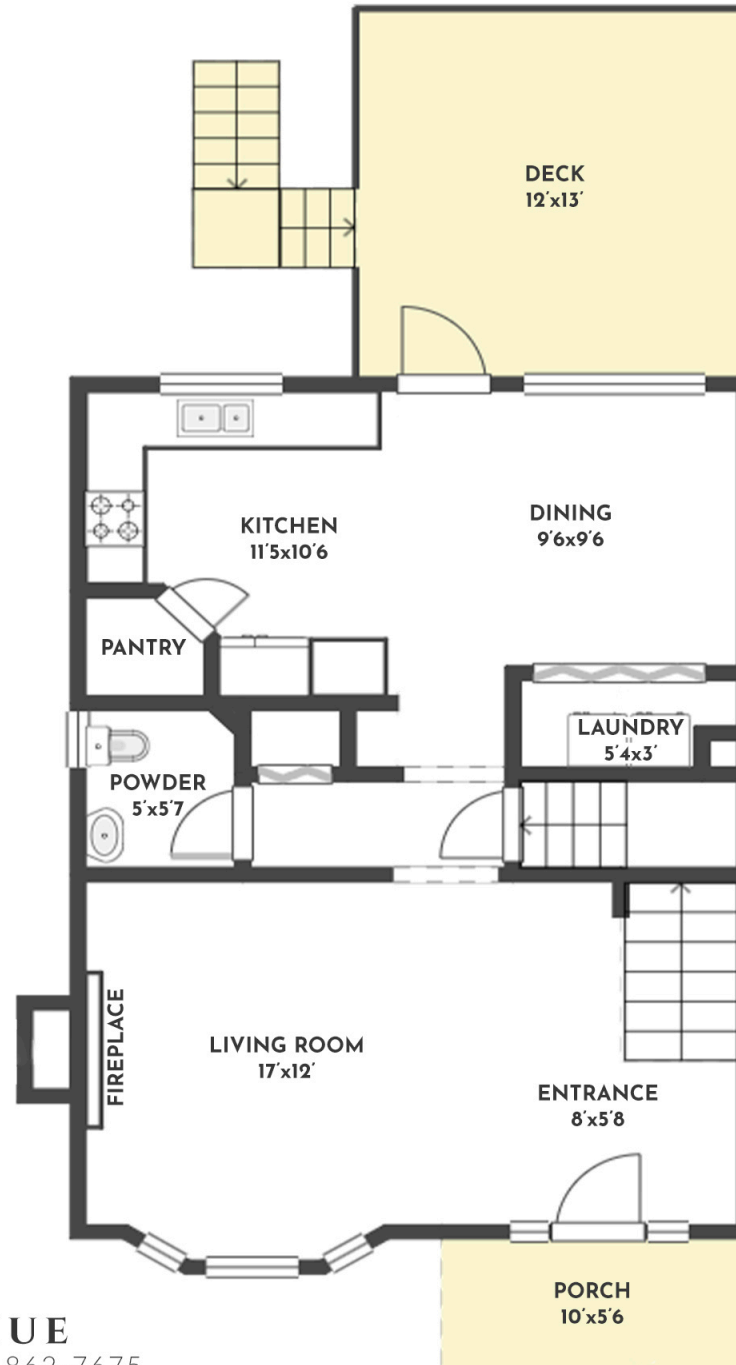

**4 BED | 2.5 BATH | 1846 SQ.FT  
MAIN FLOOR | 664 SQ.FT**

**434 MCCARREN AVENUE**

Stone Sisters | [www.StoneSisters.com](http://www.StoneSisters.com) | (250) 862-7675

Tan & grey regions are excluded from the total floor area. All room dimensions and floor areas must be considered approximate and are subject to independent verification. Dimensions are taken from interior laser measurements.

**4 BED | 2.5 BATH | 1846 SQ.FT  
UPPER FLOOR | 686 SQ.FT**

**434 MCCARREN AVENUE**

Stone Sisters | [www.StoneSisters.com](http://www.StoneSisters.com) | (250) 862-7675

Tan & grey regions are excluded from the total floor area. All room dimensions and floor areas must be considered approximate and are subject to independent verification. Dimensions are taken from interior laser measurements.

**4 BED | 2.5 BATH | 1846 SQ.FT  
LOWER FLOOR | 496 SQ.FT**

**434 MCCARREN AVENUE**

Stone Sisters | [www.StoneSisters.com](http://www.StoneSisters.com) | (250) 862-7675

Tan & grey regions are excluded from the total floor area. All room dimensions and floor areas must be considered approximate and are subject to independent verification. Dimensions are taken from interior laser measurements.