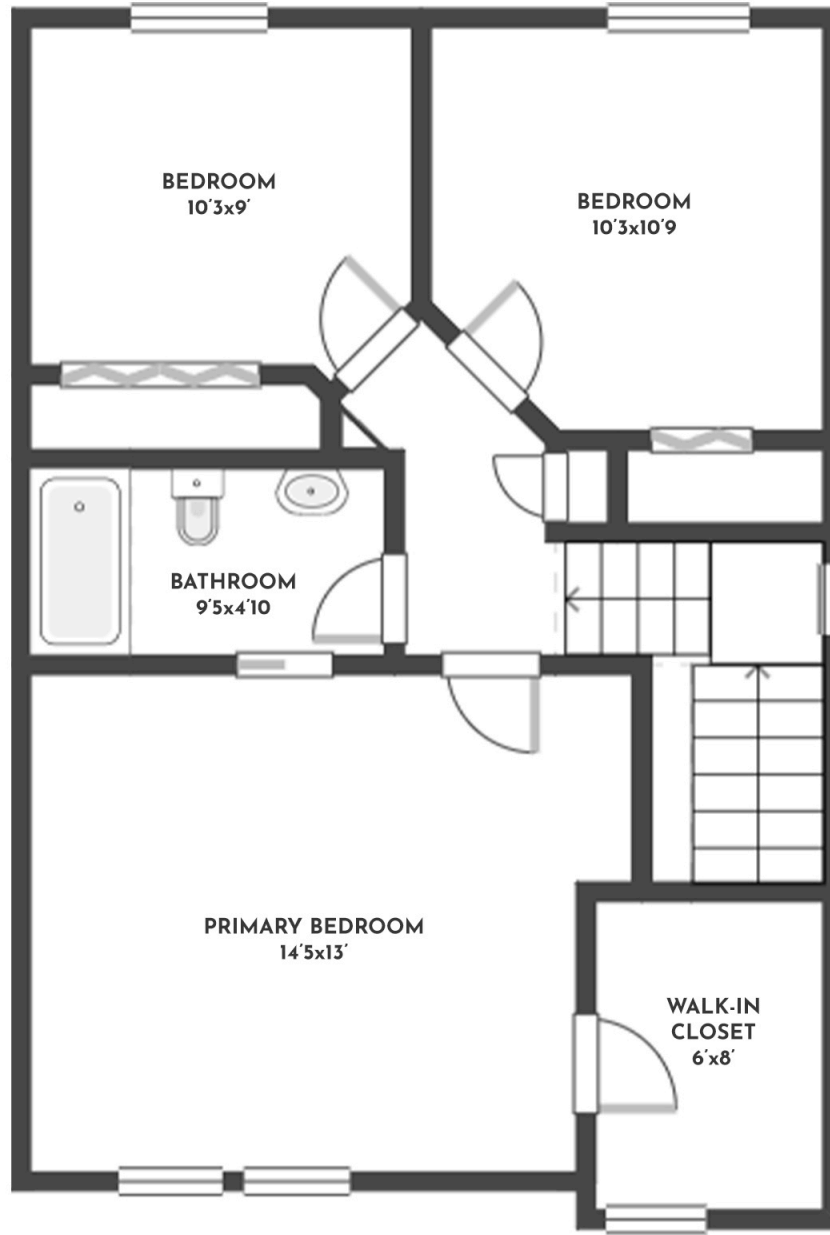

**4 BED | 2.5 BATH | 1846 SQ.FT  
MAIN FLOOR | 664 SQ.FT**

**434 MCCARREN AVENUE**

Stone Sisters | [www.StoneSisters.com](http://www.StoneSisters.com) | (250) 862-7675

Tan & grey regions are excluded from the total floor area. All room dimensions and floor areas must be considered approximate and are subject to independent verification. Dimensions are taken from interior laser measurements.

**4 BED | 2.5 BATH | 1846 SQ.FT  
UPPER FLOOR | 686 SQ.FT**

**434 MCCARREN AVENUE**

Stone Sisters | [www.StoneSisters.com](http://www.StoneSisters.com) | (250) 862-7675

Tan & grey regions are excluded from the total floor area. All room dimensions and floor areas must be considered approximate and are subject to independent verification. Dimensions are taken from interior laser measurements.

**4 BED | 2.5 BATH | 1846 SQ.FT  
LOWER FLOOR | 496 SQ.FT**

**434 MCCARREN AVENUE**

Stone Sisters | [www.StoneSisters.com](http://www.StoneSisters.com) | (250) 862-7675

Tan & grey regions are excluded from the total floor area. All room dimensions and floor areas must be considered approximate and are subject to independent verification. Dimensions are taken from interior laser measurements.