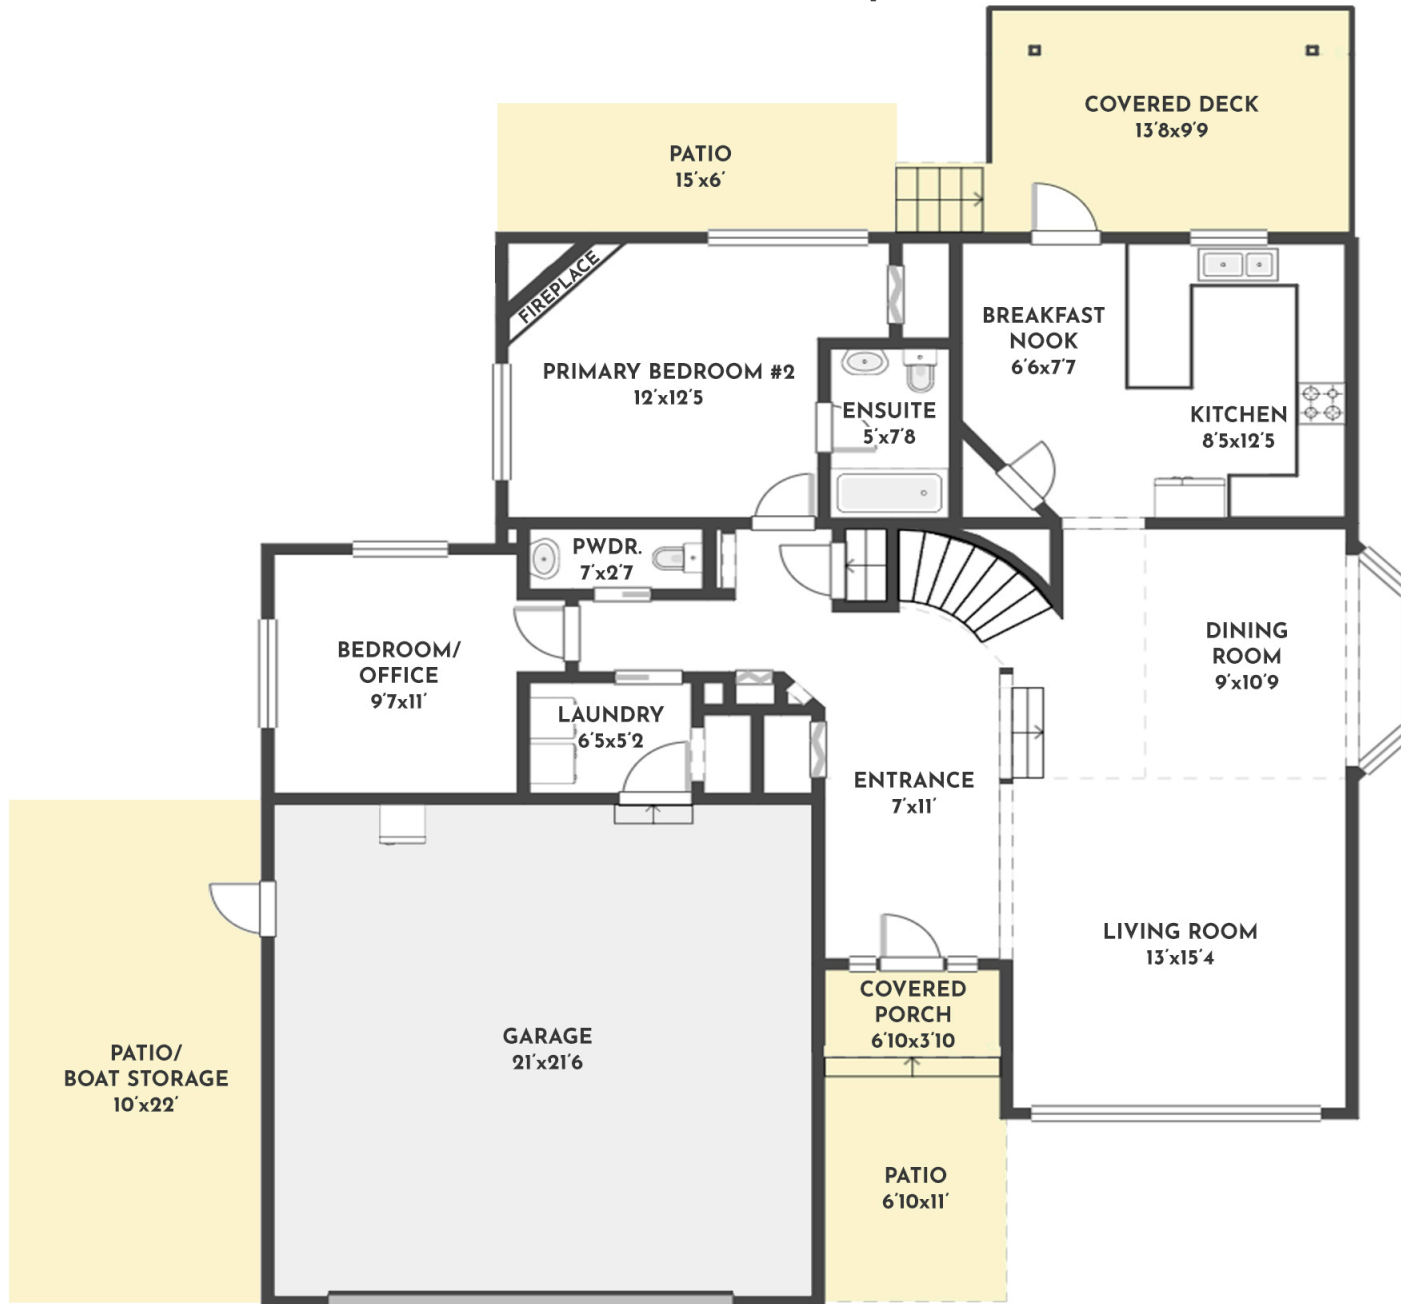

**6 BED | 3.5 BATH | 2519 SQ.FT
MAIN FLOOR | 1285 SQ.FT**

412 RIO DRIVE SOUTH

Stone Sisters | www.StoneSisters.com | (250) 862-7675

Tan & grey regions are excluded from the total floor area. All room dimensions and floor areas must be considered approximate and are subject to independent verification. Dimensions are taken from interior laser measurements.

**6 BED | 3.5 BATH | 2519 SQ.FT
UPPER FLOOR | 684 SQ.FT**

412 RIO DRIVE SOUTH

Stone Sisters | www.StoneSisters.com | (250) 862-7675

Tan & grey regions are excluded from the total floor area. All room dimensions and floor areas must be considered approximate and are subject to independent verification. Dimensions are taken from interior laser measurements.

**6 BED | 3.5 BATH | 2519 SQ.FT
LOWER FLOOR | 550 SQ.FT**

412 RIO DRIVE SOUTH

Stone Sisters | www.StoneSisters.com | (250) 862-7675

Tan & grey regions are excluded from the total floor area. All room dimensions and floor areas must be considered approximate and are subject to independent verification. Dimensions are taken from interior laser measurements.