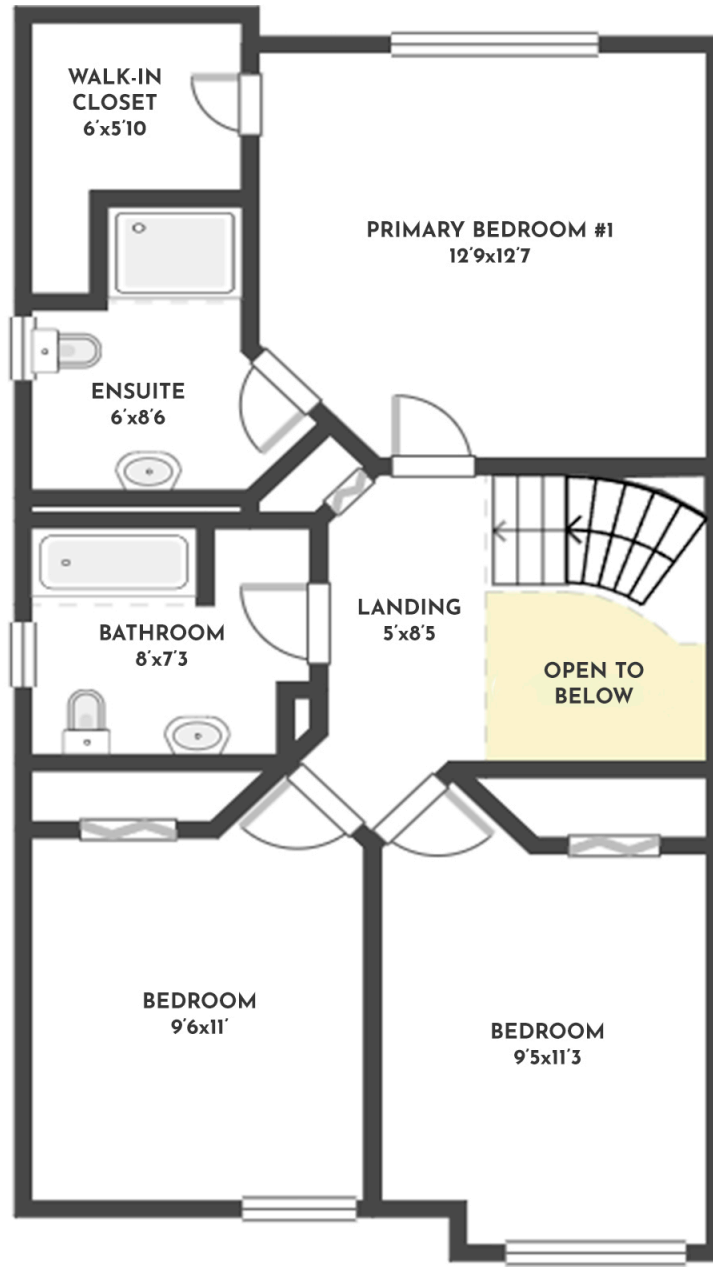

**6 BED | 3.5 BATH | 2519 SQ.FT
MAIN FLOOR | 1285 SQ.FT**

412 RIO DRIVE SOUTH

Stone Sisters | www.StoneSisters.com | (250) 862-7675

Tan & grey regions are excluded from the total floor area. All room dimensions and floor areas must be considered approximate and are subject to independent verification. Dimensions are taken from interior laser measurements.

**6 BED | 3.5 BATH | 2519 SQ.FT
UPPER FLOOR | 684 SQ.FT**

412 RIO DRIVE SOUTH

Stone Sisters | www.StoneSisters.com | (250) 862-7675

Tan & grey regions are excluded from the total floor area. All room dimensions and floor areas must be considered approximate and are subject to independent verification. Dimensions are taken from interior laser measurements.

**6 BED | 3.5 BATH | 2519 SQ.FT
LOWER FLOOR | 550 SQ.FT**

412 RIO DRIVE SOUTH

Stone Sisters | www.StoneSisters.com | (250) 862-7675

Tan & grey regions are excluded from the total floor area. All room dimensions and floor areas must be considered approximate and are subject to independent verification. Dimensions are taken from interior laser measurements.