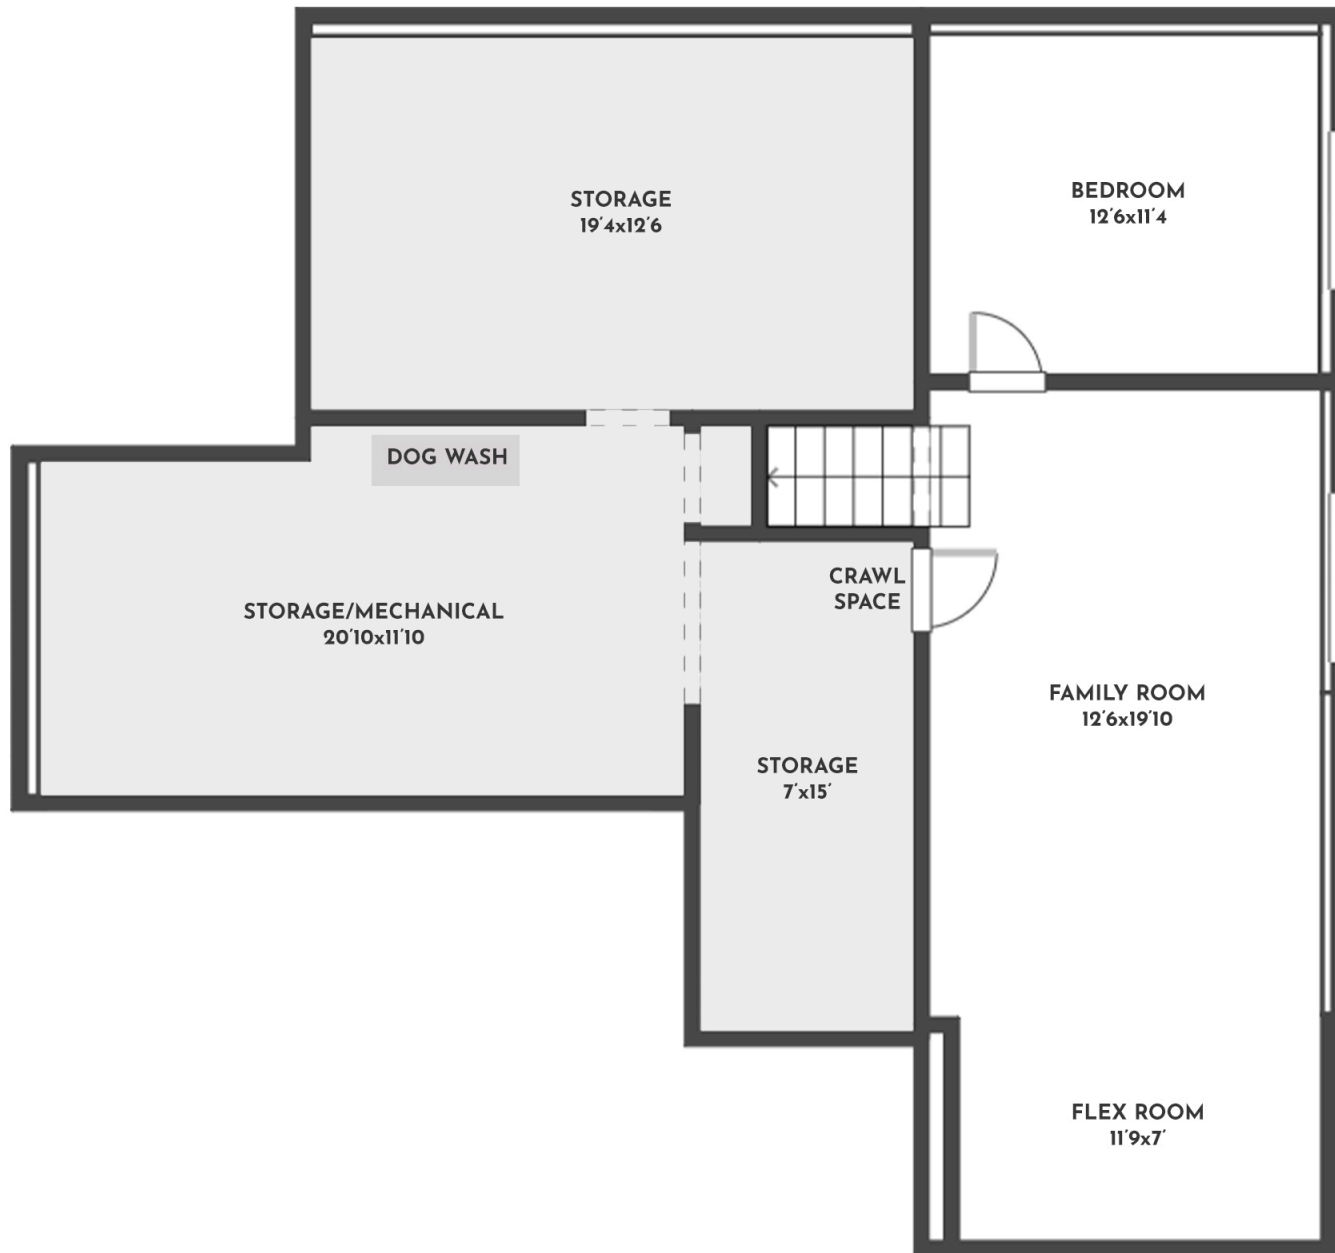

**6 BED | 3.5 BATH | 2519 SQ.FT
MAIN FLOOR | 1285 SQ.FT**

412 RIO DRIVE SOUTH

Stone Sisters | www.StoneSisters.com | (250) 862-7675

Tan & grey regions are excluded from the total floor area. All room dimensions and floor areas must be considered approximate and are subject to independent verification. Dimensions are taken from interior laser measurements.

**6 BED | 3.5 BATH | 2519 SQ.FT
UPPER FLOOR | 684 SQ.FT**

412 RIO DRIVE SOUTH

Stone Sisters | www.StoneSisters.com | (250) 862-7675

Tan & grey regions are excluded from the total floor area. All room dimensions and floor areas must be considered approximate and are subject to independent verification. Dimensions are taken from interior laser measurements.

**6 BED | 3.5 BATH | 2519 SQ.FT
LOWER FLOOR | 550 SQ.FT**

412 RIO DRIVE SOUTH

Stone Sisters | www.StoneSisters.com | (250) 862-7675

Tan & grey regions are excluded from the total floor area. All room dimensions and floor areas must be considered approximate and are subject to independent verification. Dimensions are taken from interior laser measurements.