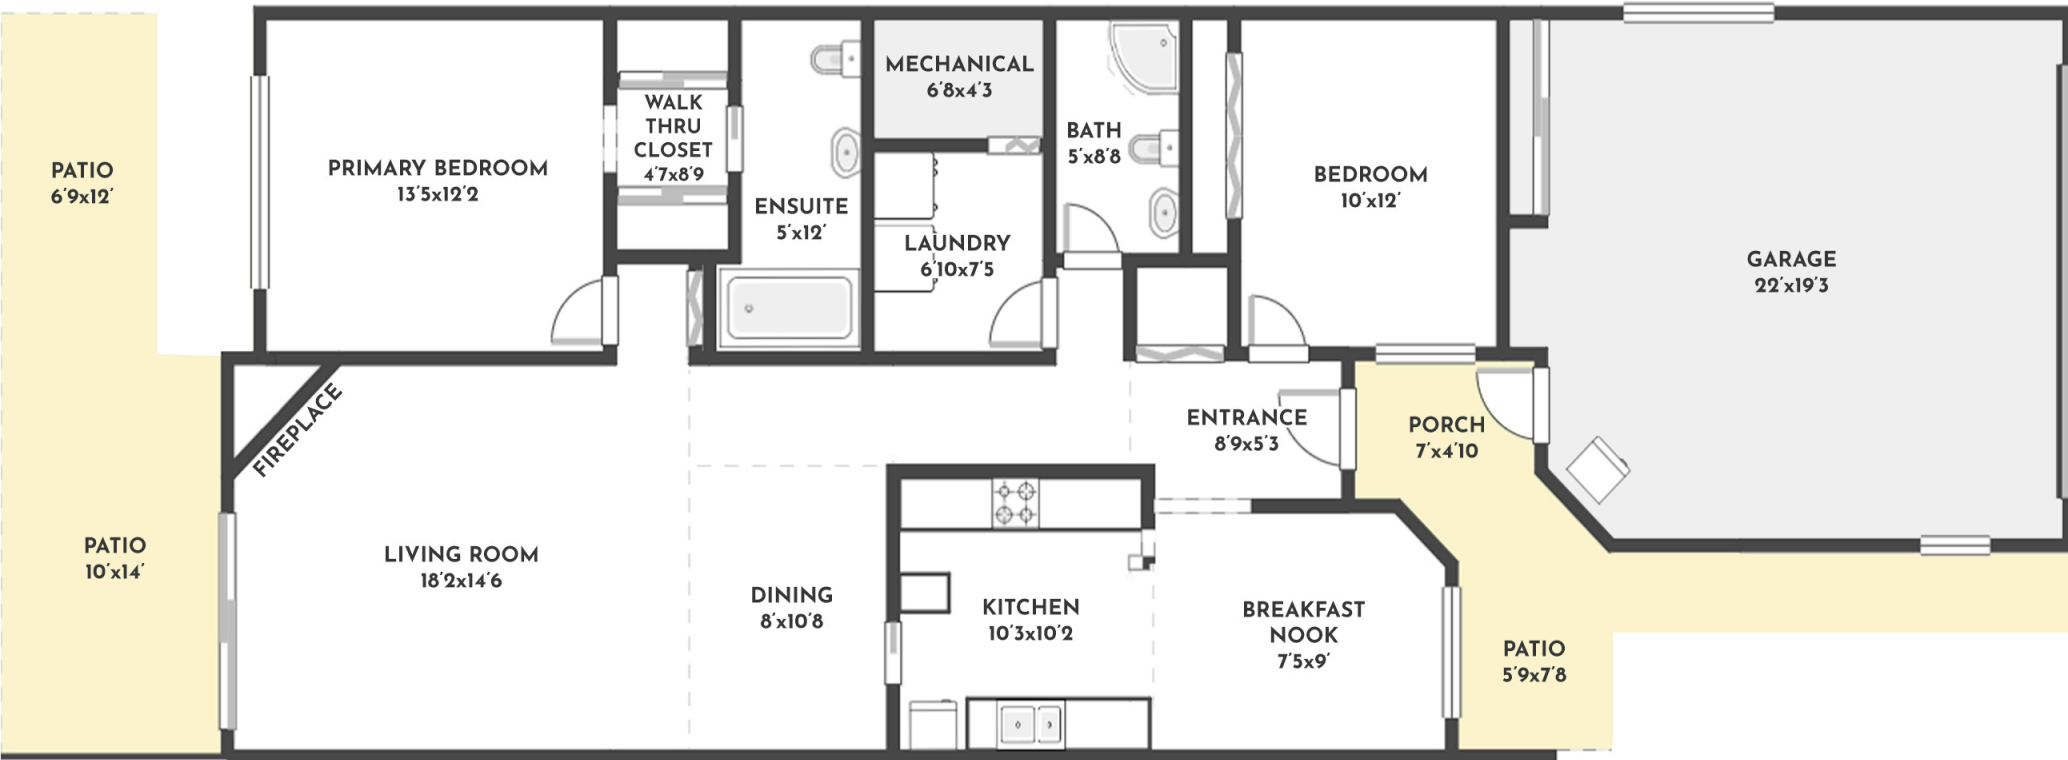

2 BED | 2 BATH | 1341 SQ.FT

#36 1020 LANFRANCO ROAD

Stone Sisters | www.StoneSisters.com | (250) 862-7675

Tan & grey regions are excluded from the total floor area. All room dimensions and floor areas must be considered approximate and are subject to independent verification. Dimensions are taken from interior laser measurements.