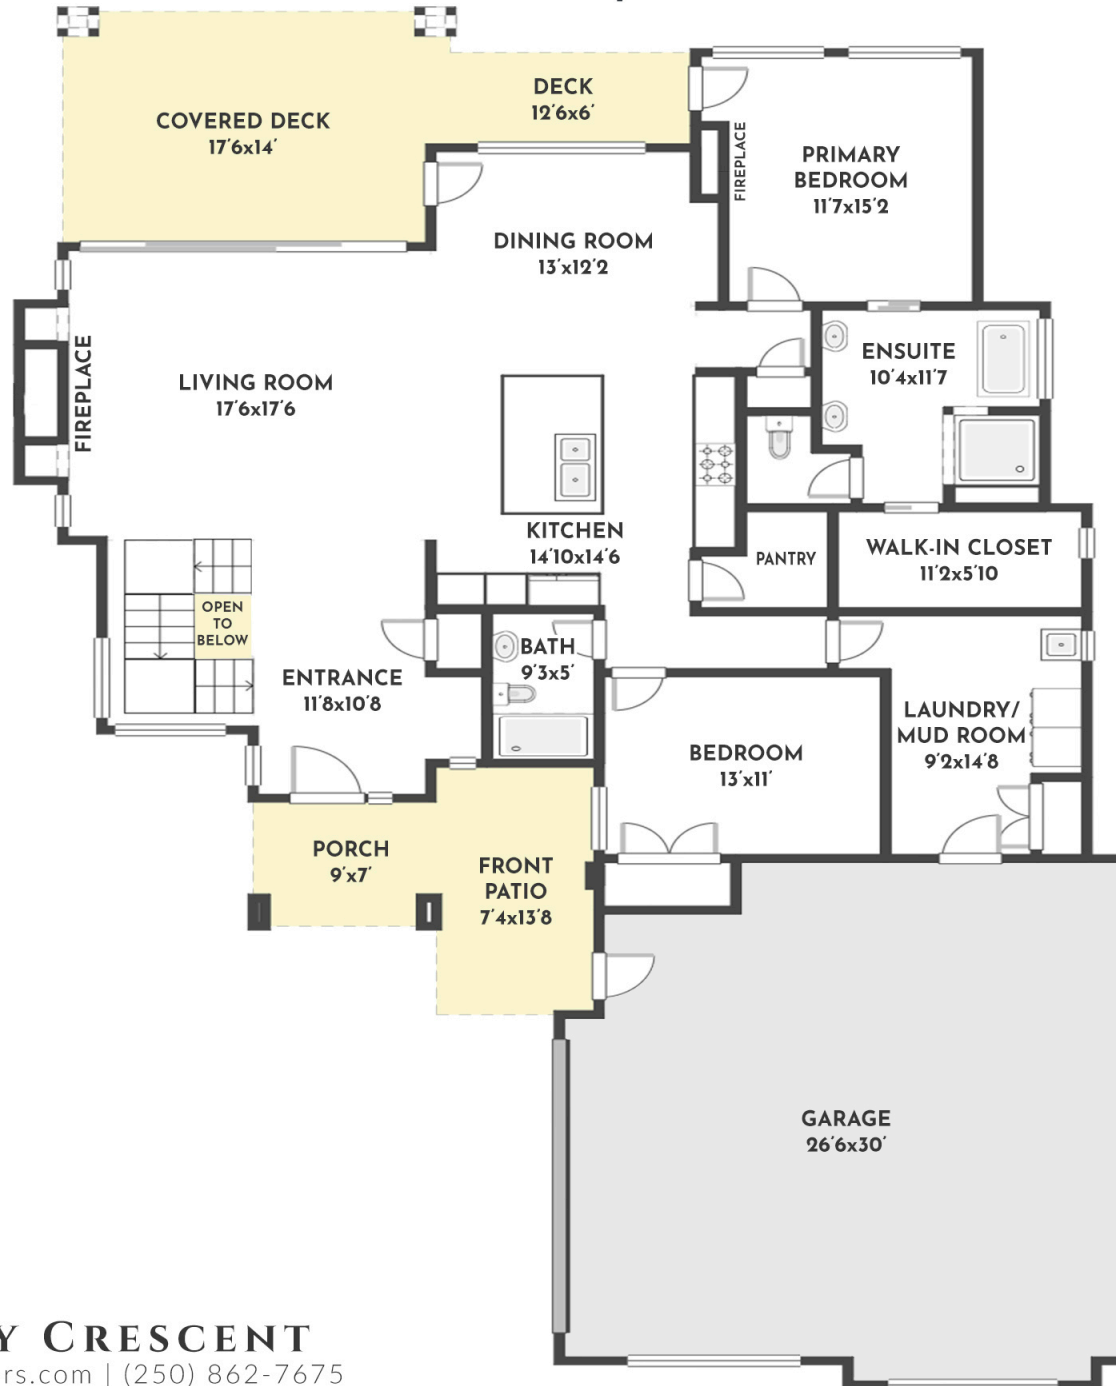

**4 BED | 4 BATH | 3567 SQ.FT
MAIN FLOOR | 1920 SQ.FT**

1972 KENTUCKY CRESCENT

Stone Sisters | www.StoneSisters.com | (250) 862-7675

Tan & grey regions are excluded from the total floor area. All room dimensions and floor areas must be considered approximate and are subject to independent verification. Dimensions are taken from interior laser measurements.

4 BED | 4 BATH | 3567 SQ.FT
LOWER FLOOR | 1647 SQ.FT

1972 KENTUCKY CRESCENT

Stone Sisters | www.StoneSisters.com | (250) 862-7675

Tan & grey regions are excluded from the total floor area. All room dimensions and floor areas must be considered approximate and are subject to independent verification. Dimensions are taken from interior laser measurements.