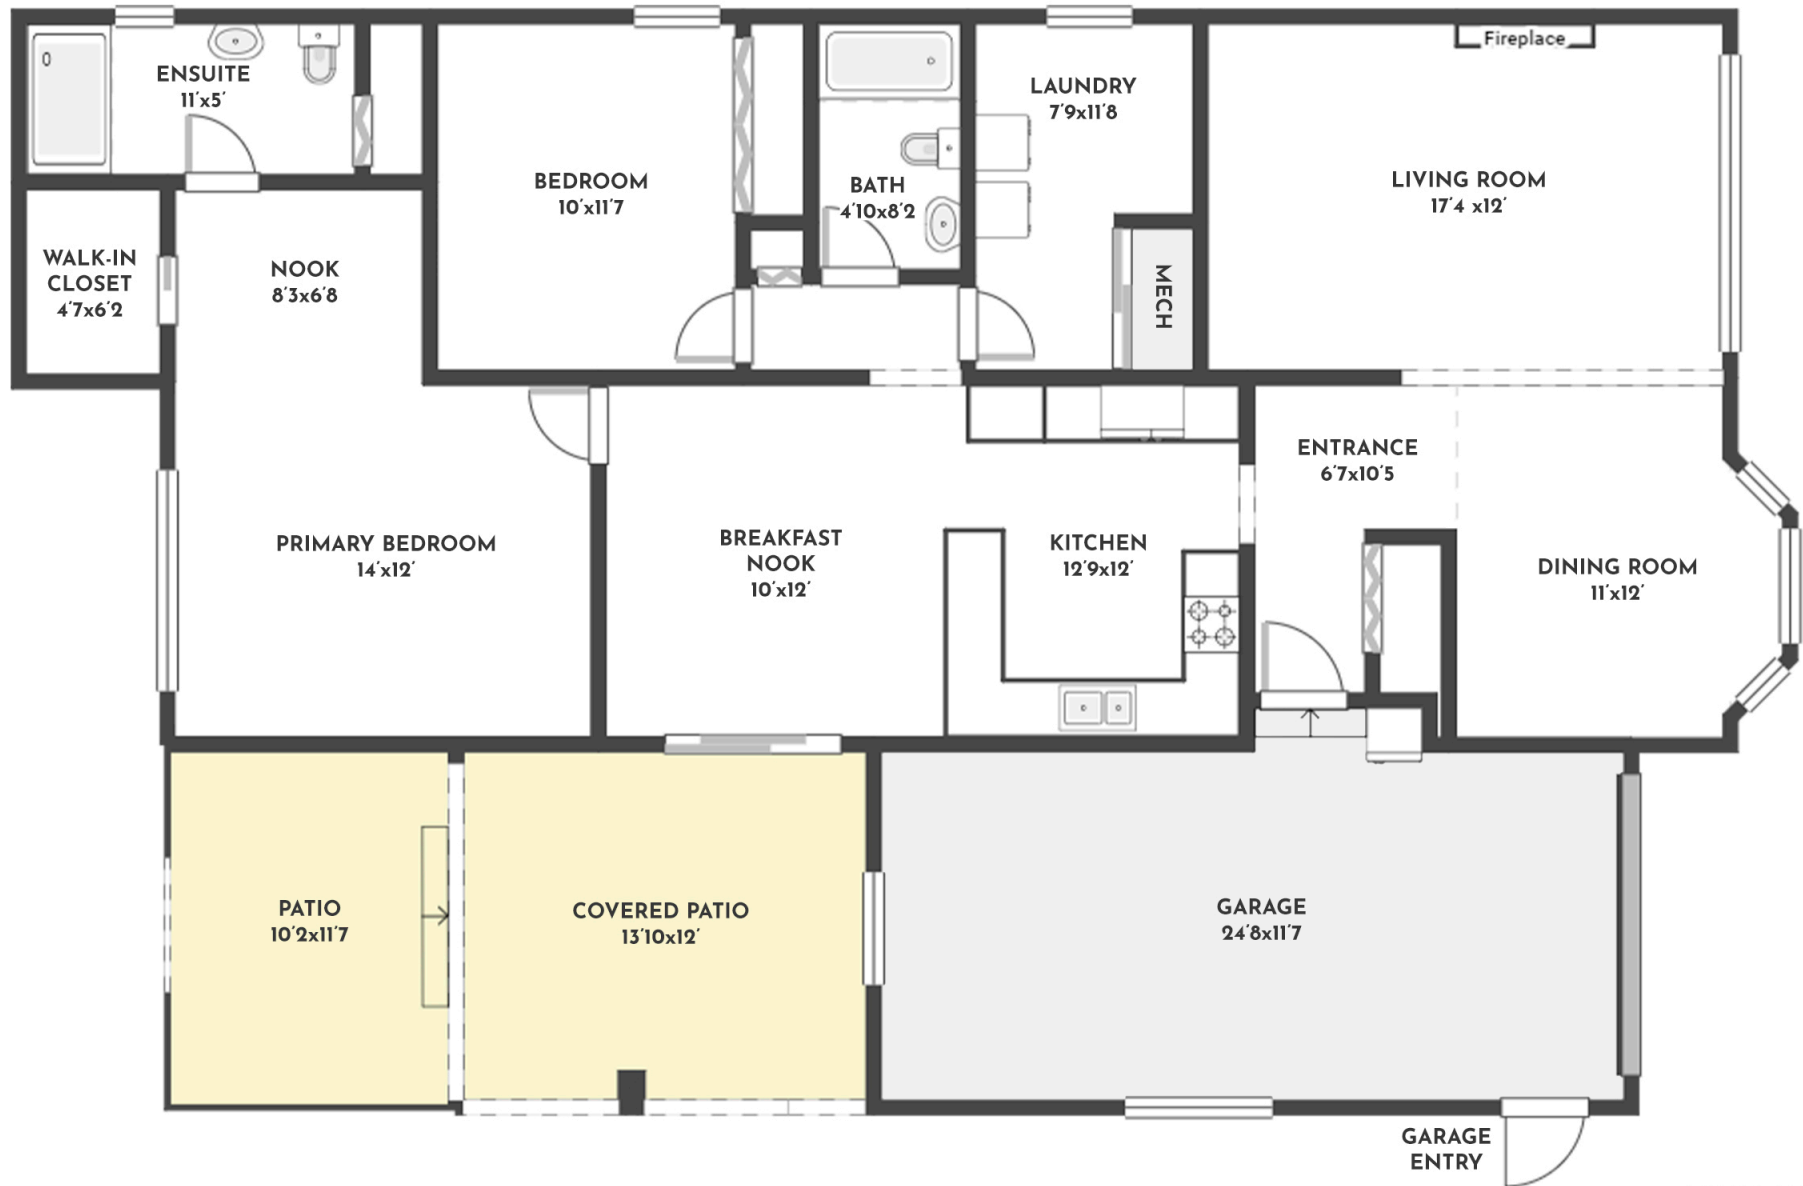

2 BED | 2 BATH | 1377 SQ.FT

#140 1255 RAYMER AVENUE

Stone Sisters | www.StoneSisters.com | (250) 862-7675

Tan & grey regions are excluded from the total floor area. All room dimensions and floor areas must be considered approximate and are subject to independent verification. Dimensions are taken from interior laser measurements.