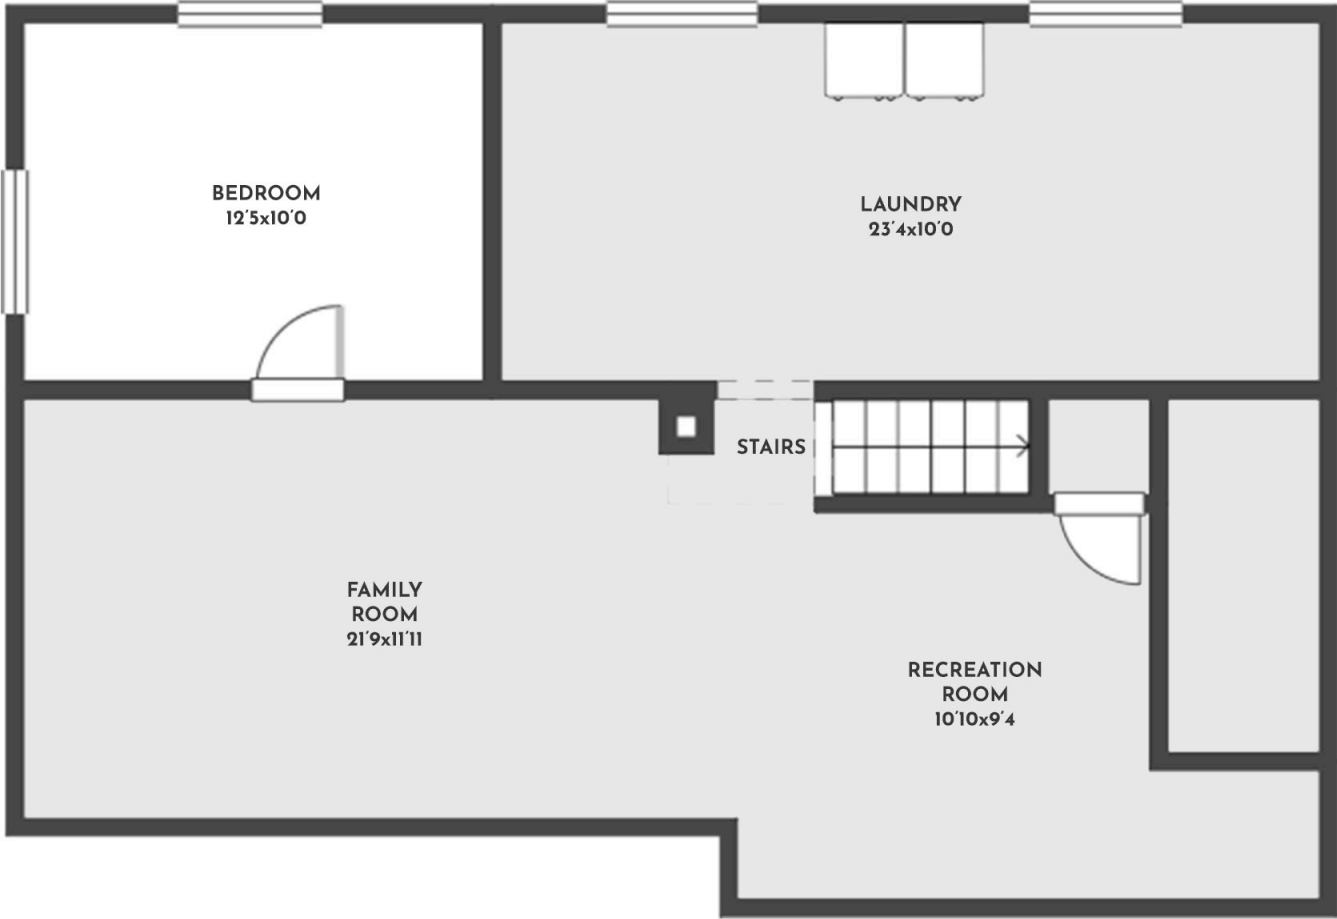

3 BED | 1 BATH | 1221 SQ.FT
UPPER FLOOR 975 SQ.FT

150 MUGFORD ROAD

Stone Sisters | www.StoneSisters.com | (250) 862-7675

Tan & grey regions are excluded from the total floor area. All room dimensions and floor areas must be considered approximate and are subject to independent verification. Dimensions are taken from interior laser measurements.

3 BED | 1 BATH | 1221 SQ.FT
LOWER FLOOR 146 SQ.FT

150 MUGFORD ROAD

Stone Sisters | www.StoneSisters.com | (250) 862-7675

Tan & grey regions are excluded from the total floor area. All room dimensions and floor areas must be considered approximate and are subject to independent verification. Dimensions are taken from interior laser measurements.

3 BED | 1 BATH | 1221 SQ.FT
WORKSHOP/GARDEN SHED

150 MUGFORD ROAD

Stone Sisters | www.StoneSisters.com | (250) 862-7675

Tan & grey regions are excluded from the total floor area. All room dimensions and floor areas must be considered approximate and are subject to independent verification. Dimensions are taken from interior laser measurements.