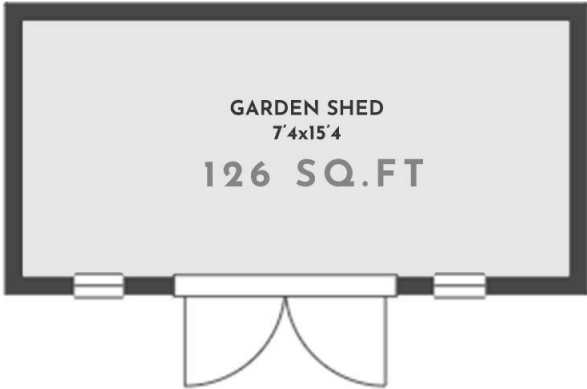

3 BED | 1 BATH | 1221 SQ.FT
LOWER FLOOR 146 SQ.FT

150 MUGFORD ROAD

Stone Sisters | www.StoneSisters.com | (250) 862-7675

Tan & grey regions are excluded from the total floor area. All room dimensions and floor areas must be considered approximate and are subject to independent verification. Dimensions are taken from interior laser measurements.

3 BED | 1 BATH | 1221 SQ.FT
WORKSHOP/GARDEN SHED

150 MUGFORD ROAD

Stone Sisters | www.StoneSisters.com | (250) 862-7675

Tan & grey regions are excluded from the total floor area. All room dimensions and floor areas must be considered approximate and are subject to independent verification. Dimensions are taken from interior laser measurements.