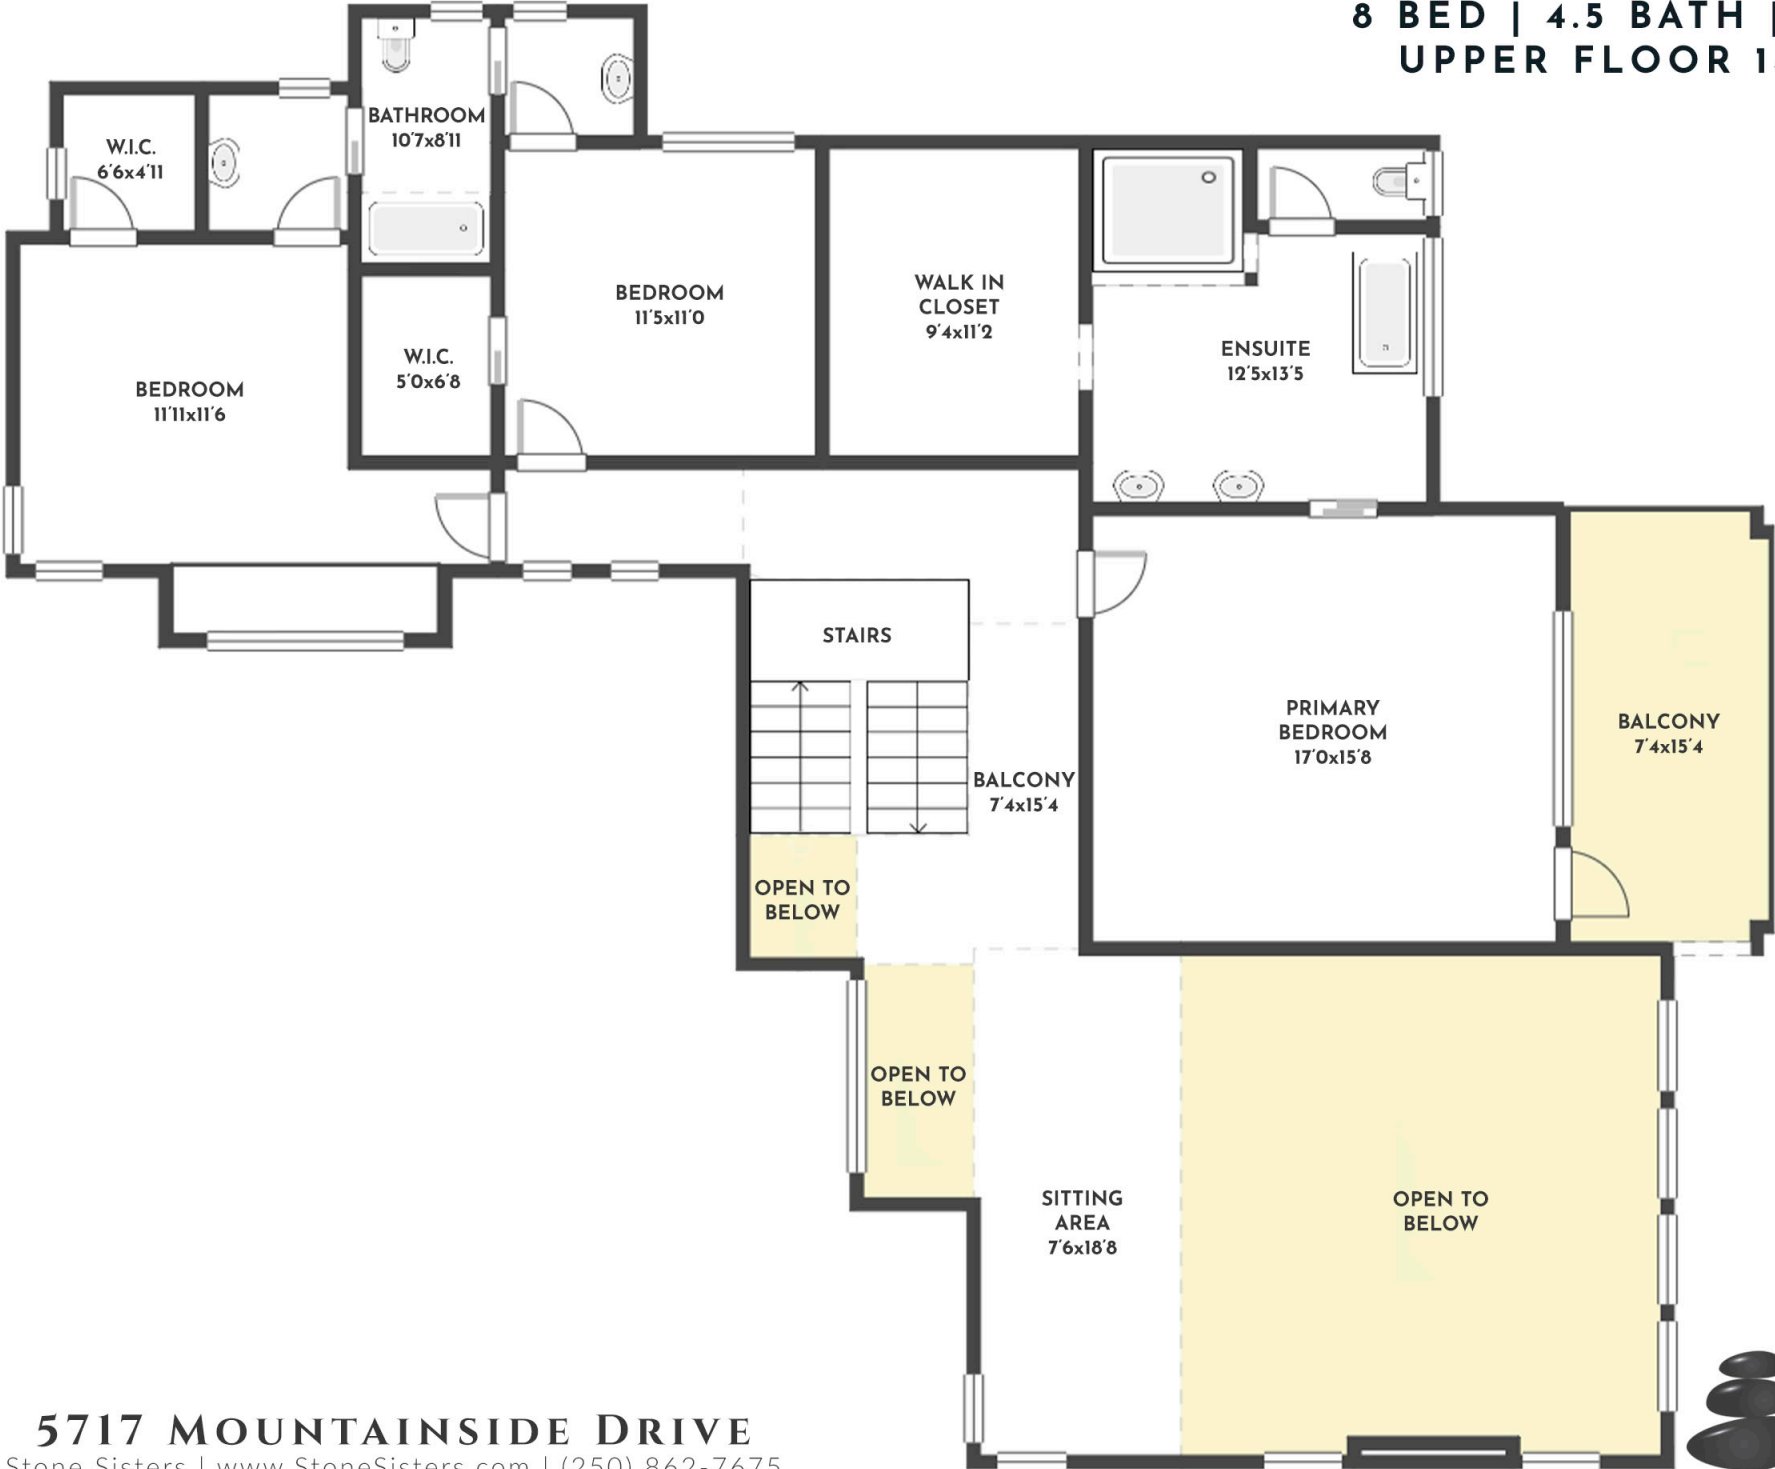

8 BED | 4.5 BATH | 5319 SQ.FT
UPPER FLOOR 1450 SQ.FT

5717 MOUNTAINSIDE DRIVE

Stone Sisters | www.StoneSisters.com | (250) 862-7675

Tan & grey regions are excluded from the total floor area. All room dimensions and floor areas must be considered approximate and are subject to independent verification. Dimensions are taken from interior laser measurements.

8 BED | 4.5 BATH | 5319 SQ.FT
MAIN FLOOR 1585 SQ.FT
GARAGE 970 SQ.FT

5717 MOUNTAINSIDE DRIVE

Stone Sisters | www.StoneSisters.com | (250) 862-7675

Tan & grey regions are excluded from the total floor area. All room dimensions and floor areas must be considered approximate and are subject to independent verification. Dimensions are taken from interior laser measurements.

8 BED | 4.5 BATH | 5319 SQ.FT
LOWER FLOOR 1392 SQ.FT

5717 MOUNTAINSIDE DRIVE

Stone Sisters | www.StoneSisters.com | (250) 862-7675

Tan & grey regions are excluded from the total floor area. All room dimensions and floor areas must be considered approximate and are subject to independent verification. Dimensions are taken from interior laser measurements.

8 BED | 4.5 BATH | 5319 SQ.FT
LOWER FLOOR SUITE 892 SQ.FT

5717 MOUNTAINSIDE DRIVE

Stone Sisters | www.StoneSisters.com | (250) 862-7675

Tan & grey regions are excluded from the total floor area. All room dimensions and floor areas must be considered approximate and are subject to independent verification. Dimensions are taken from interior laser measurements.