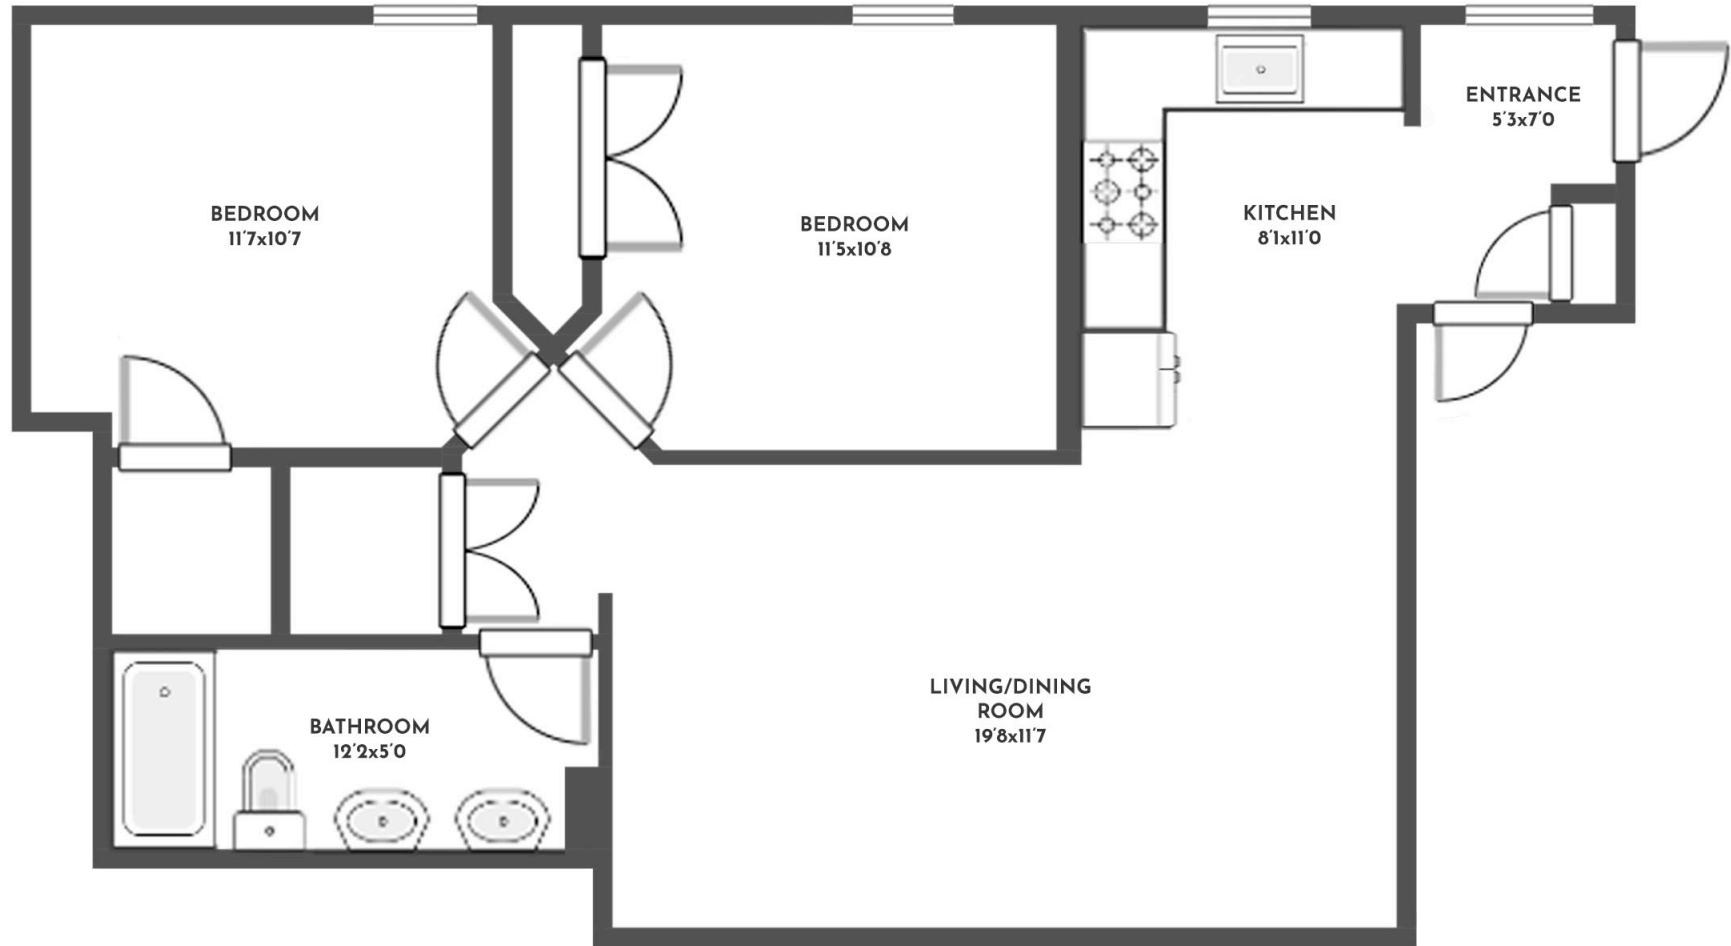

8 BED | 4.5 BATH | 5319 SQ.FT
MAIN FLOOR 1585 SQ.FT
GARAGE 970 SQ.FT

5717 MOUNTAINSIDE DRIVE

Stone Sisters | www.StoneSisters.com | (250) 862-7675

Tan & grey regions are excluded from the total floor area. All room dimensions and floor areas must be considered approximate and are subject to independent verification. Dimensions are taken from interior laser measurements.

8 BED | 4.5 BATH | 5319 SQ.FT
LOWER FLOOR 1392 SQ.FT

5717 MOUNTAINSIDE DRIVE

Stone Sisters | www.StoneSisters.com | (250) 862-7675

Tan & grey regions are excluded from the total floor area. All room dimensions and floor areas must be considered approximate and are subject to independent verification. Dimensions are taken from interior laser measurements.

8 BED | 4.5 BATH | 5319 SQ.FT
LOWER FLOOR SUITE 892 SQ.FT

5717 MOUNTAINSIDE DRIVE

Stone Sisters | www.StoneSisters.com | (250) 862-7675

Tan & grey regions are excluded from the total floor area. All room dimensions and floor areas must be considered approximate and are subject to independent verification. Dimensions are taken from interior laser measurements.