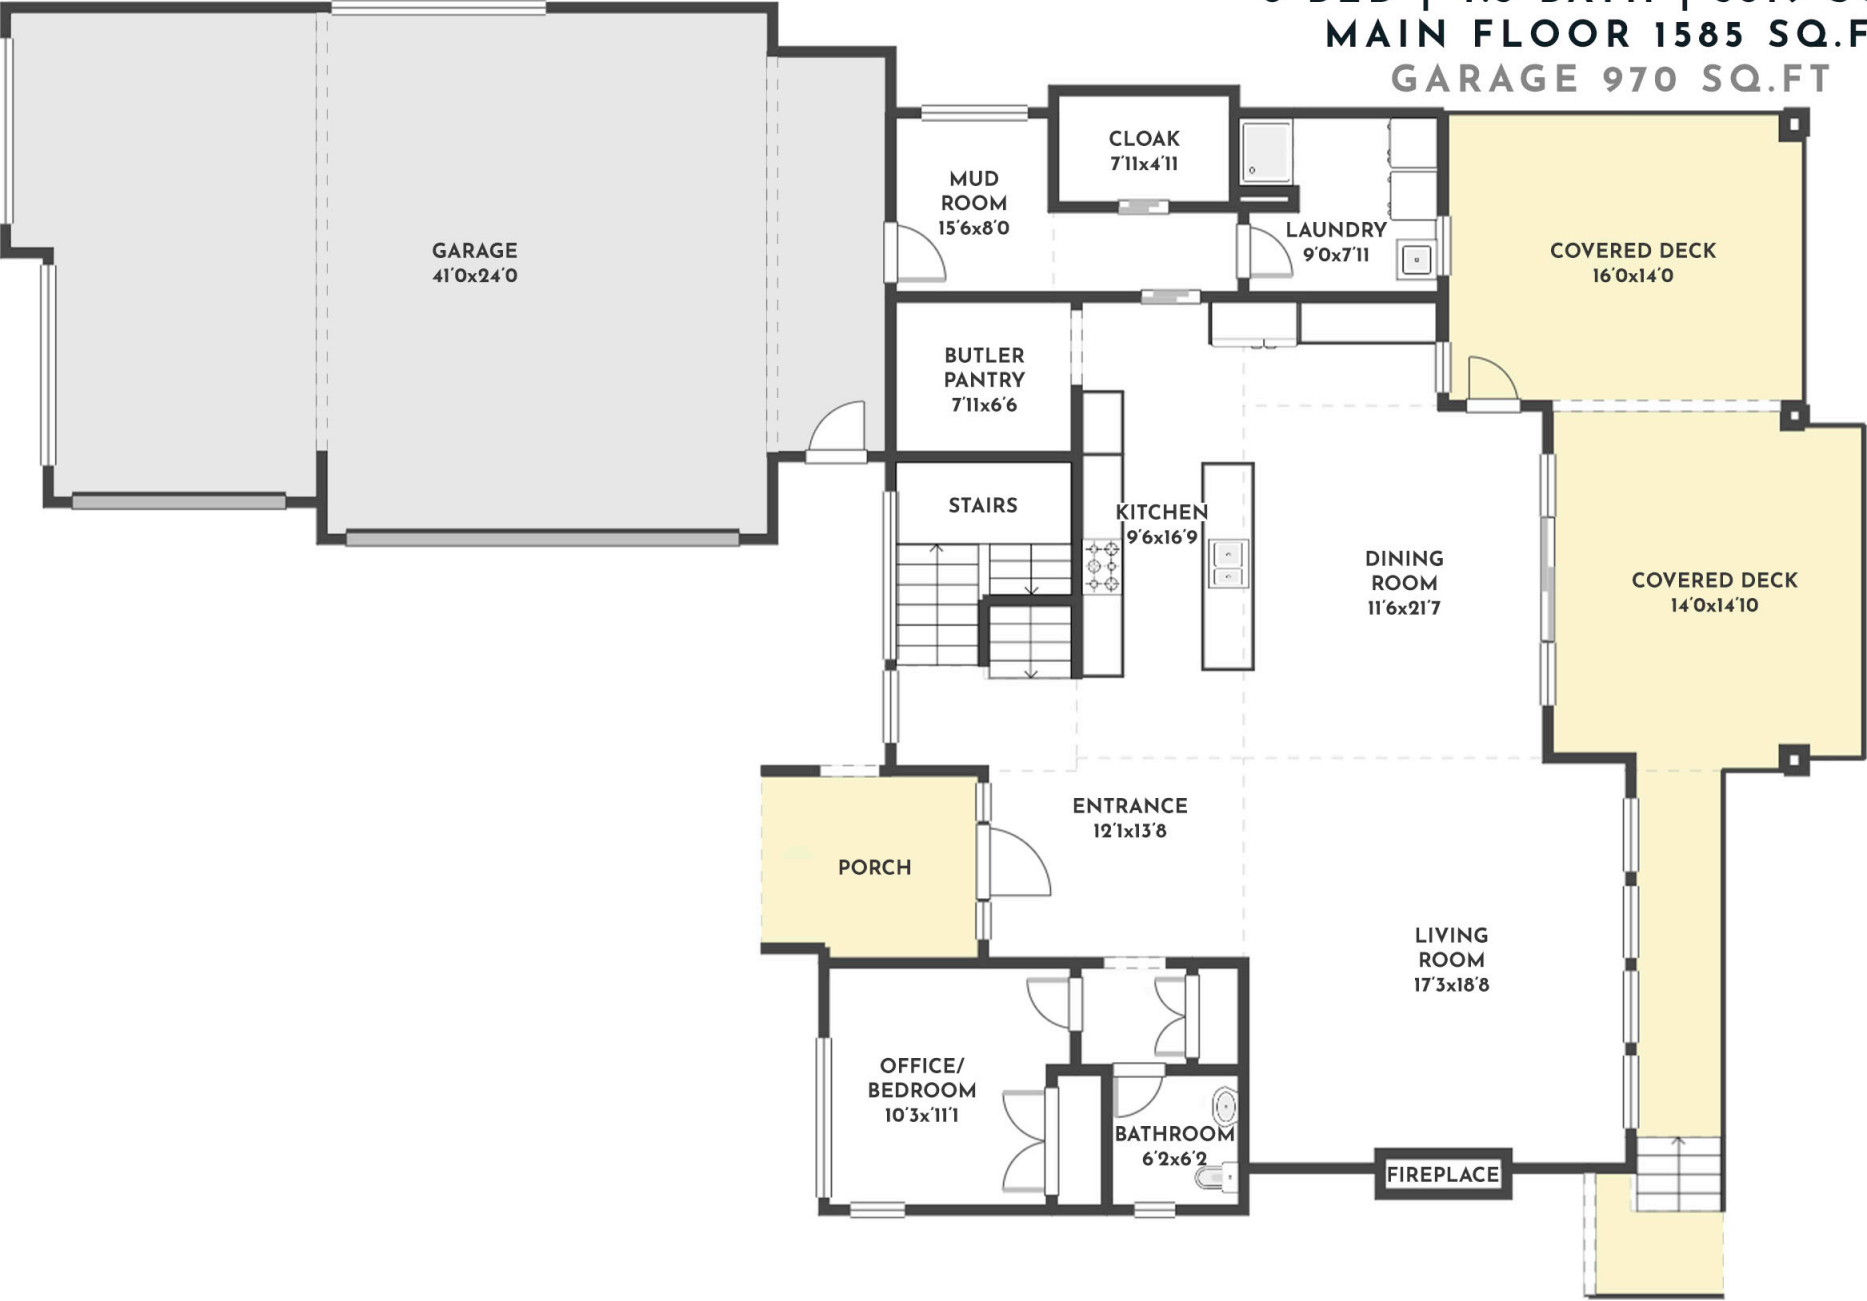

8 BED | 4.5 BATH | 5319 SQ.FT
UPPER FLOOR 1450 SQ.FT

5717 MOUNTAINSIDE DRIVE

Stone Sisters | www.StoneSisters.com | (250) 862-7675

Tan & grey regions are excluded from the total floor area. All room dimensions and floor areas must be considered approximate and are subject to independent verification. Dimensions are taken from interior laser measurements.

8 BED | 4.5 BATH | 5319 SQ.FT
MAIN FLOOR 1585 SQ.FT
GARAGE 970 SQ.FT

5717 MOUNTAINSIDE DRIVE

Stone Sisters | www.StoneSisters.com | (250) 862-7675

Tan & grey regions are excluded from the total floor area. All room dimensions and floor areas must be considered approximate and are subject to independent verification. Dimensions are taken from interior laser measurements.

8 BED | 4.5 BATH | 5319 SQ.FT
LOWER FLOOR 1392 SQ.FT

5717 MOUNTAINSIDE DRIVE

Stone Sisters | www.StoneSisters.com | (250) 862-7675

Tan & grey regions are excluded from the total floor area. All room dimensions and floor areas must be considered approximate and are subject to independent verification. Dimensions are taken from interior laser measurements.

8 BED | 4.5 BATH | 5319 SQ.FT
LOWER FLOOR SUITE 892 SQ.FT

5717 MOUNTAINSIDE DRIVE

Stone Sisters | www.StoneSisters.com | (250) 862-7675

Tan & grey regions are excluded from the total floor area. All room dimensions and floor areas must be considered approximate and are subject to independent verification. Dimensions are taken from interior laser measurements.