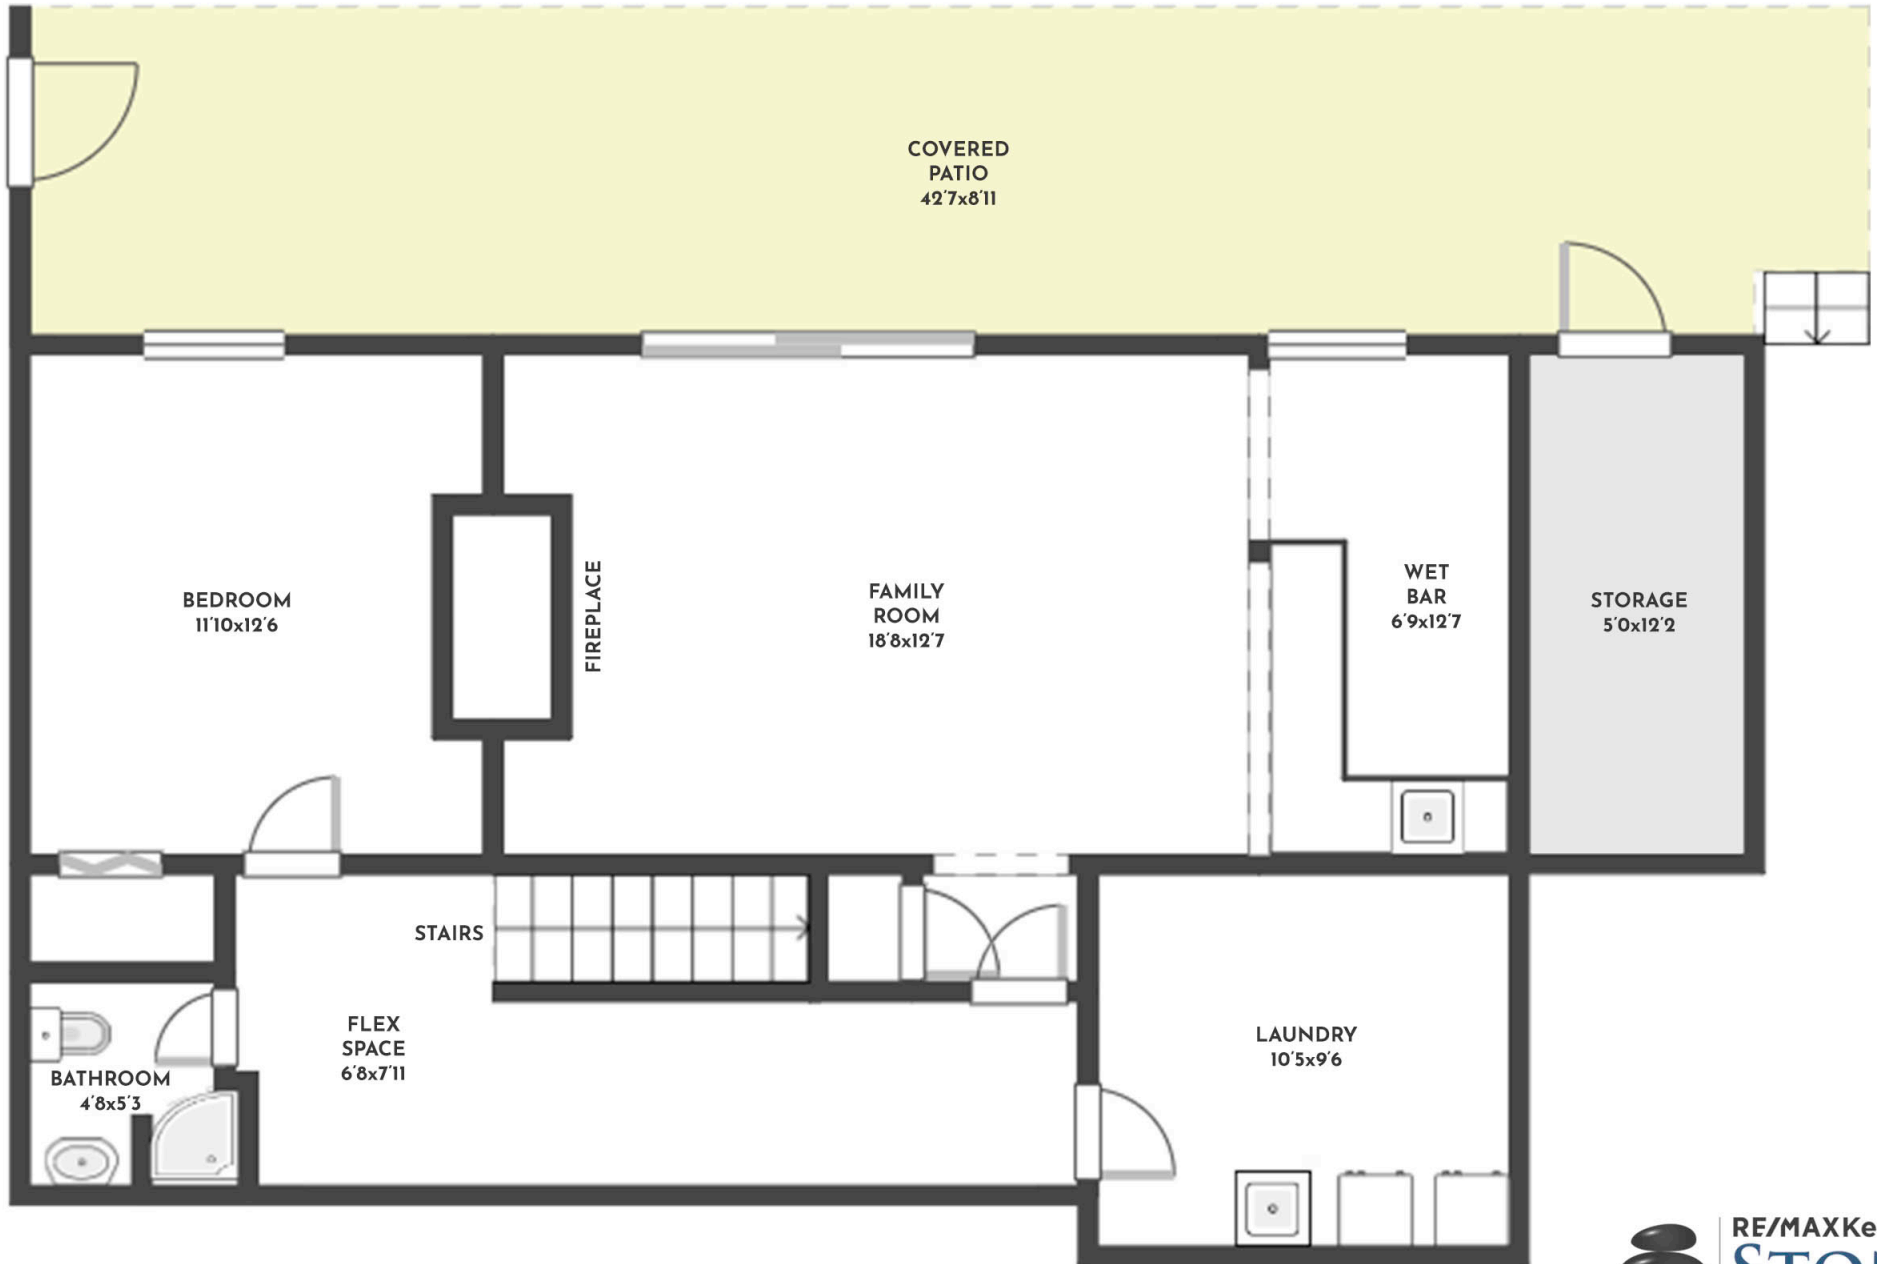

4 BED | 2.5 BATH | 2172 SQ.FT
UPPER FLOOR 1282 SQ.FT

360 CLIFTON ROAD N

Stone Sisters | www.StoneSisters.com | (250) 862-7675

Tan & grey regions are excluded from the total floor area. All room dimensions and floor areas must be considered approximate and are subject to independent verification. Dimensions are taken from interior laser measurements.

4 BED | 2.5 BATH | 2172 SQ.FT
LOWER FLOOR 890 SQ.FT

360 CLIFTON ROAD N

Stone Sisters | www.StoneSisters.com | (250) 862-7675

Tan & grey regions are excluded from the total floor area. All room dimensions and floor areas must be considered approximate and are subject to independent verification. Dimensions are taken from interior laser measurements.