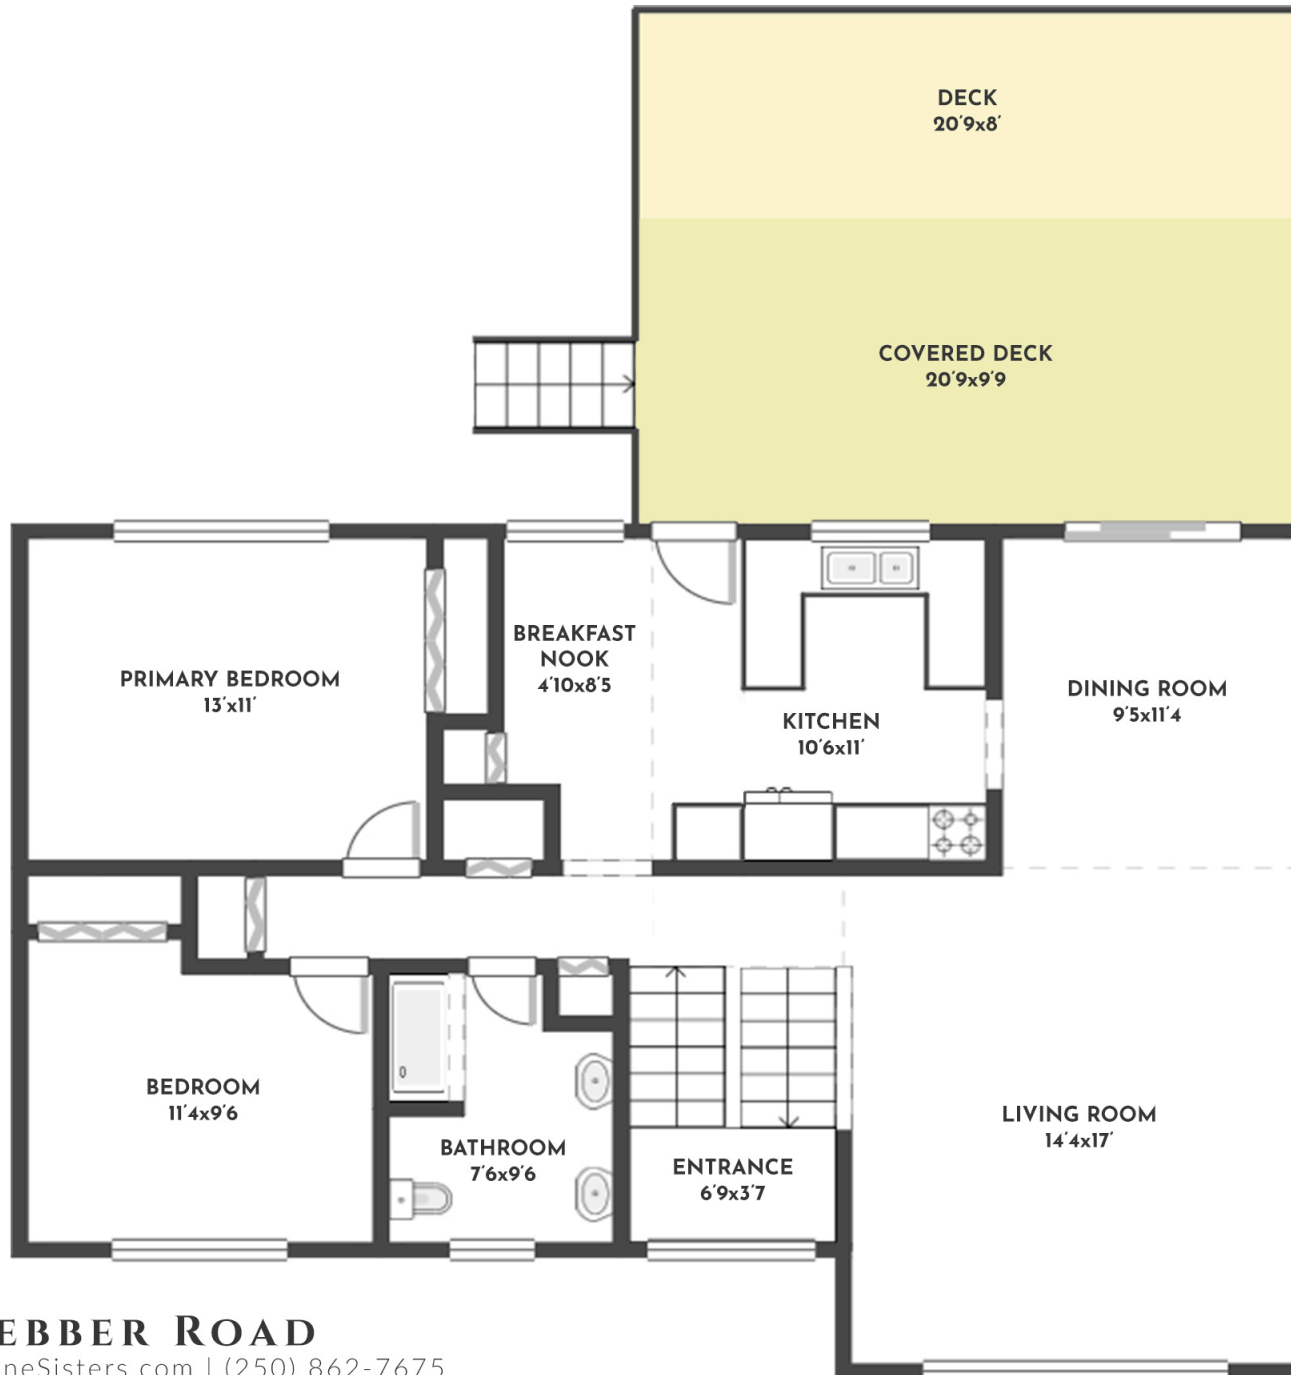

**4 BED | 2 BATH | 2180 SQ.FT
LOWER FLOOR | 1053 SQ.FT**

3284 WEBBER ROAD

Stone Sisters | www.StoneSisters.com | (250) 862-7675

Tan & grey regions are excluded from the total floor area. All room dimensions and floor areas must be considered approximate and are subject to independent verification. Dimensions are taken from interior laser measurements.

**4 BED | 2 BATH | 2180 SQ.FT
UPPER FLOOR | 1127 SQ.FT**

3284 WEBBER ROAD

Stone Sisters | www.StoneSisters.com | (250) 862-7675

Tan & grey regions are excluded from the total floor area. All room dimensions and floor areas must be considered approximate and are subject to independent verification. Dimensions are taken from interior laser measurements.