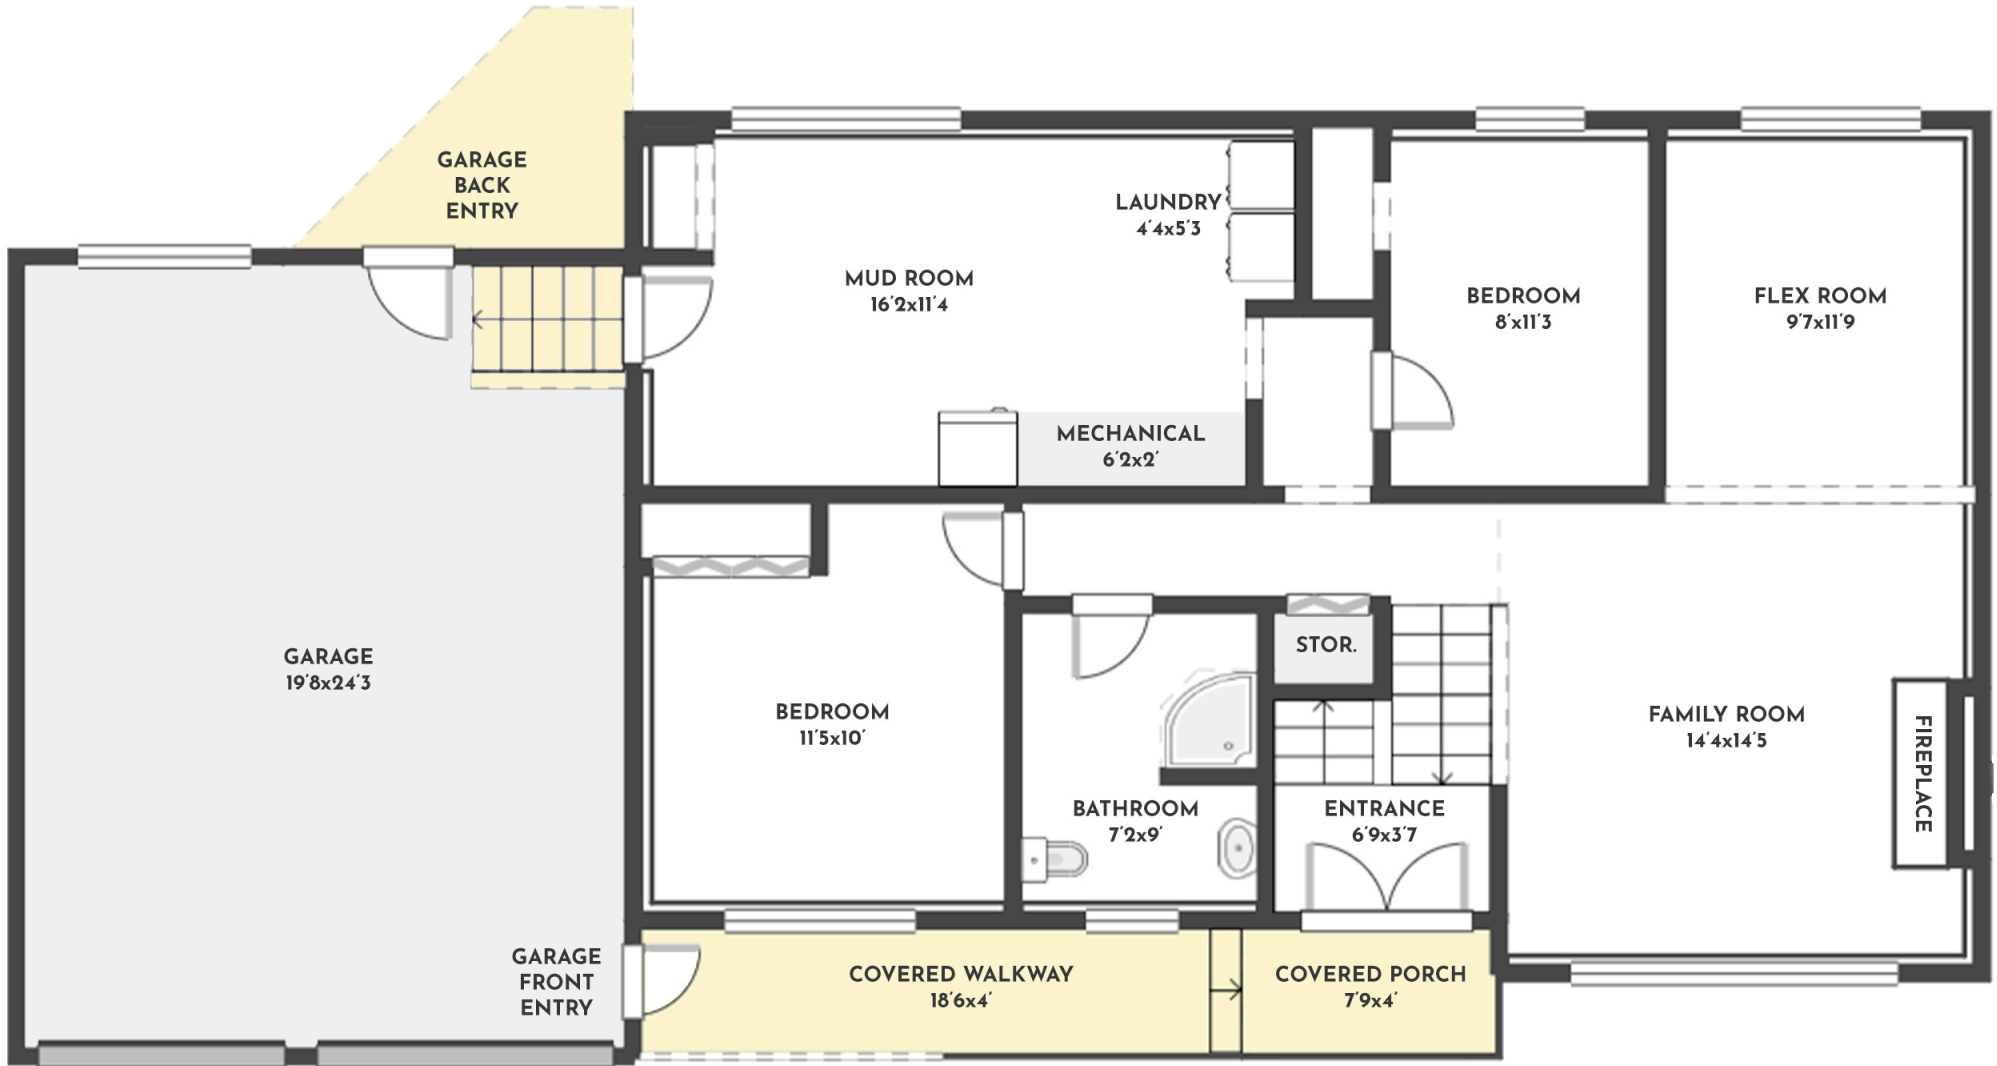

**4 BED | 2 BATH | 2180 SQ.FT
LOWER FLOOR | 1053 SQ.FT**

3284 WEBBER ROAD

Stone Sisters | www.StoneSisters.com | (250) 862-7675

Tan & grey regions are excluded from the total floor area. All room dimensions and floor areas must be considered approximate and are subject to independent verification. Dimensions are taken from interior laser measurements.

**4 BED | 2 BATH | 2180 SQ.FT
UPPER FLOOR | 1127 SQ.FT**

3284 WEBBER ROAD

Stone Sisters | www.StoneSisters.com | (250) 862-7675

Tan & grey regions are excluded from the total floor area. All room dimensions and floor areas must be considered approximate and are subject to independent verification. Dimensions are taken from interior laser measurements.