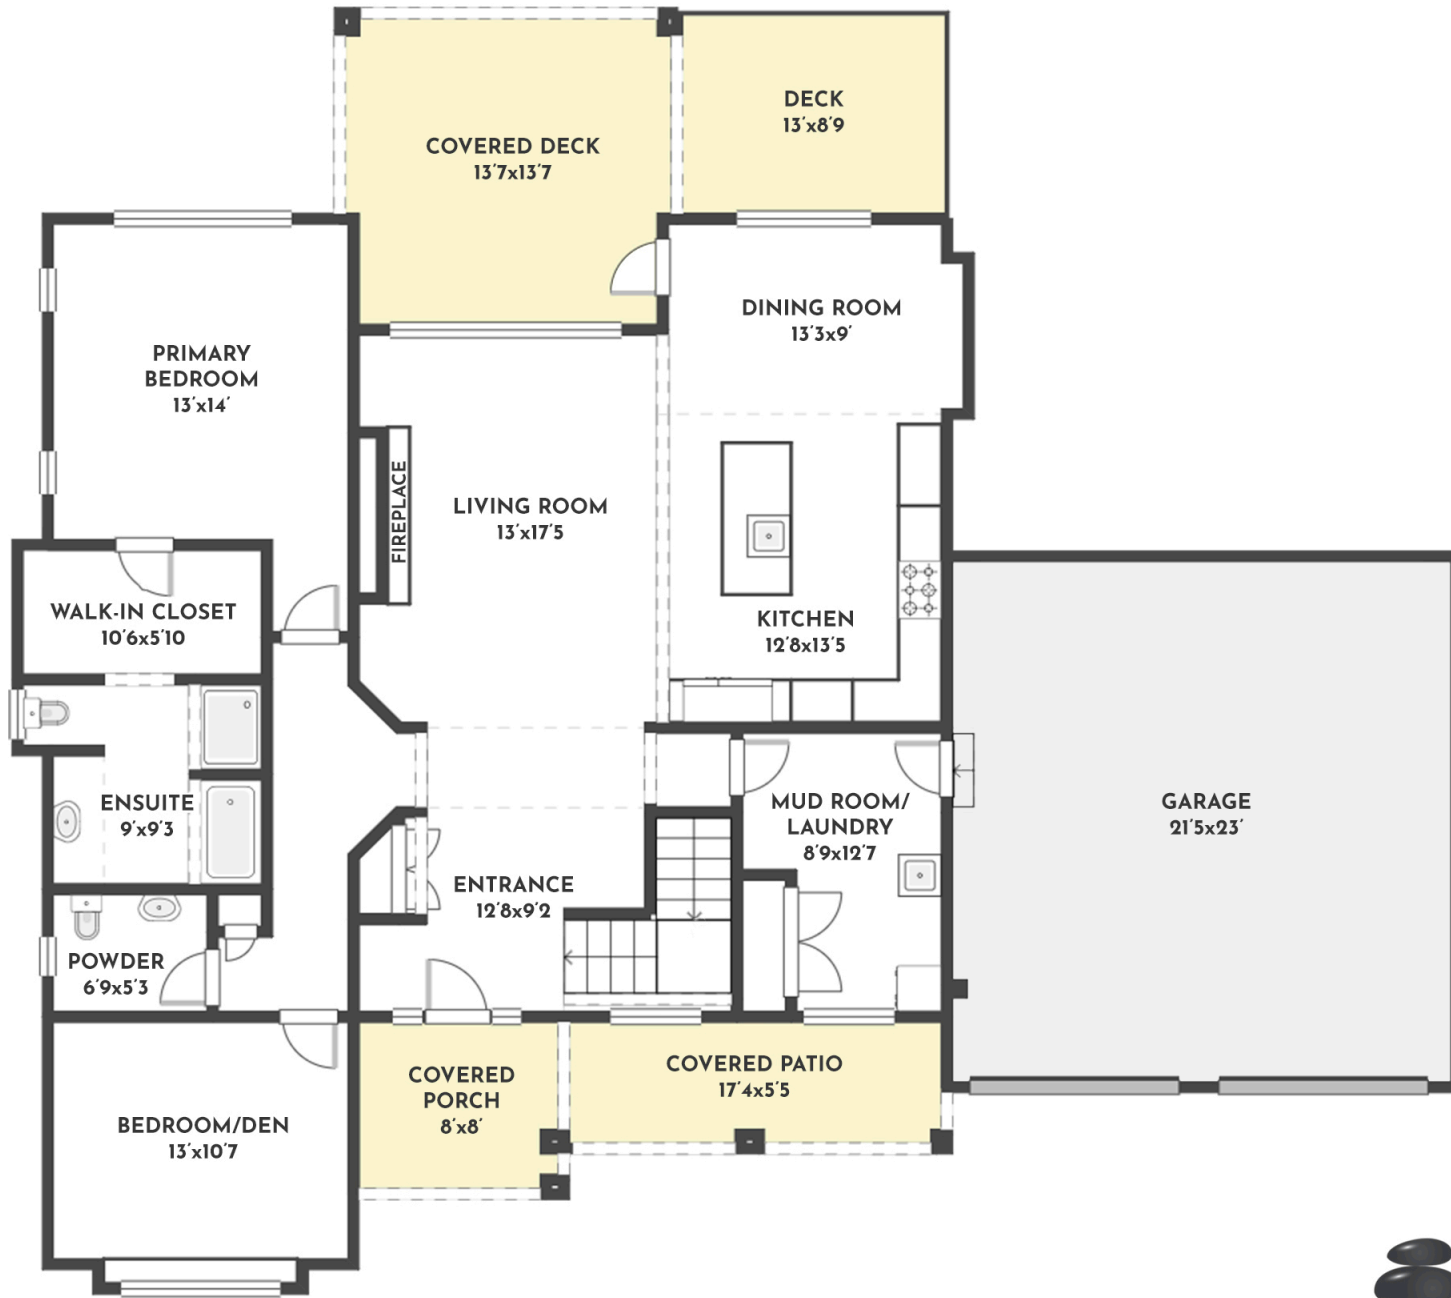

4 BED | 2.5 BATH | 2979 SQ.FT
MAIN FLOOR | 1573 SQ.FT

328 QUILCHENA DRIVE

Stone Sisters | www.StoneSisters.com | (250) 862-7675

Tan & grey regions are excluded from the total floor area. All room dimensions and floor areas must be considered approximate and are subject to independent verification. Dimensions are taken from interior laser measurements.

**4 BED | 2.5 BATH | 2979 SQ.FT
LOWER FLOOR | 1406 SQ.FT**

328 QUILCHENA DRIVE

Stone Sisters | www.StoneSisters.com | (250) 862-7675

Tan & grey regions are excluded from the total floor area. All room dimensions and floor areas must be considered approximate and are subject to independent verification. Dimensions are taken from interior laser measurements.