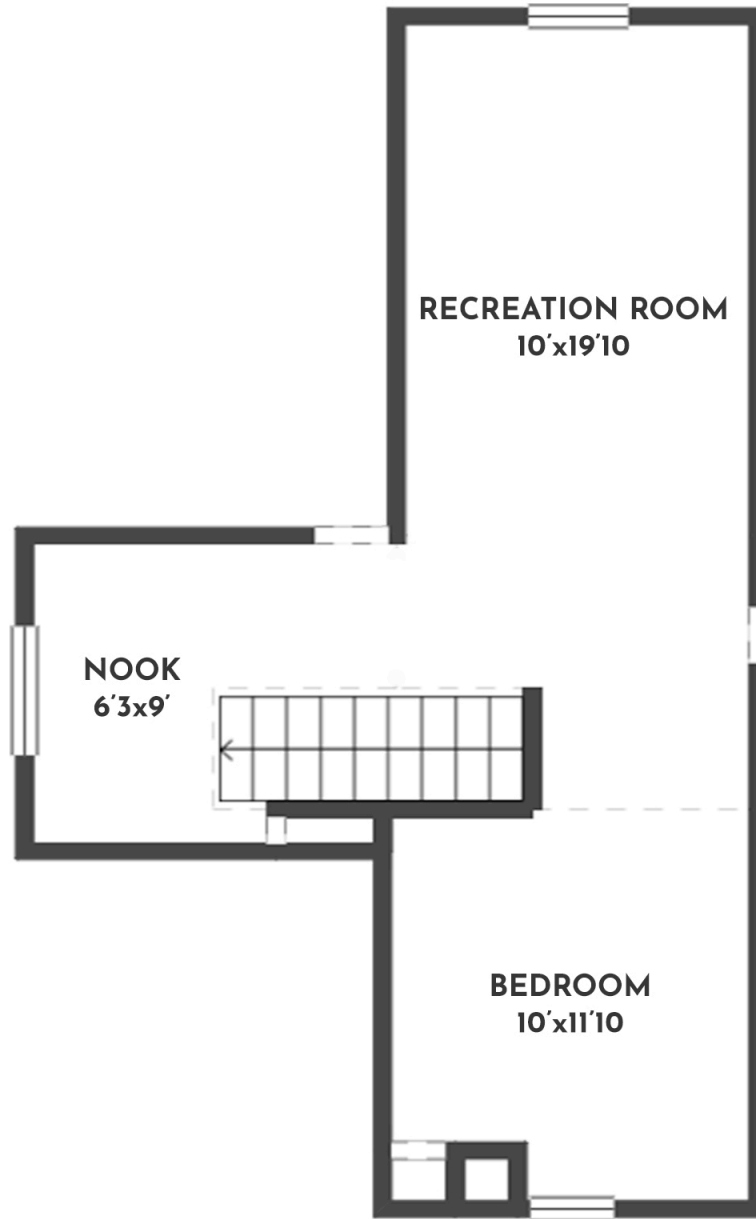

**3 BED | 1 BATH | 1516 SQ.FT
MAIN FLOOR | 1014 SQ.FT**

170 MUGFORD ROAD

Stone Sisters | www.StoneSisters.com | (250) 862-7675

Tan & grey regions are excluded from the total floor area. All room dimensions and floor areas must be considered approximate and are subject to independent verification. Dimensions are taken from interior laser measurements.

**3 BED | 1 BATH | 1516 SQ.FT
UPPER FLOOR | 502 SQ.FT**

170 MUGFORD ROAD

Stone Sisters | www.StoneSisters.com | (250) 862-7675

Tan & grey regions are excluded from the total floor area. All room dimensions and floor areas must be considered approximate and are subject to independent verification. Dimensions are taken from interior laser measurements.

**3 BED | 1 BATH | 1516 SQ.FT
LOWER FLOOR**

170 MUGFORD ROAD

Stone Sisters | www.StoneSisters.com | (250) 862-7675

Tan & grey regions are excluded from the total floor area. All room dimensions and floor areas must be considered approximate and are subject to independent verification. Dimensions are taken from interior laser measurements.