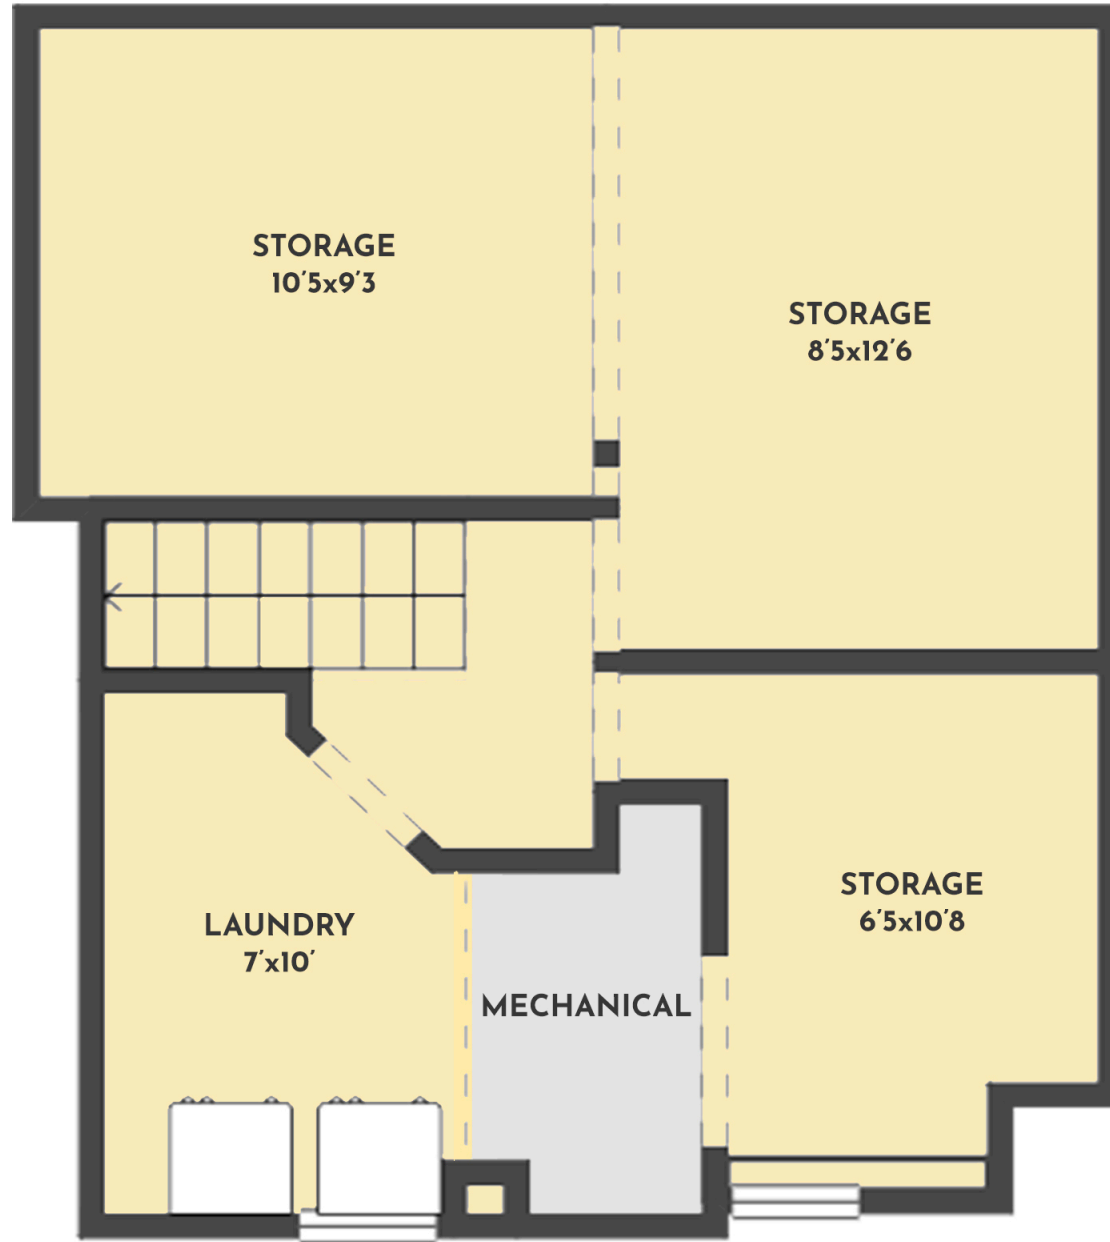

**3 BED | 1 BATH | 1516 SQ.FT
MAIN FLOOR | 1014 SQ.FT**

170 MUGFORD ROAD

Stone Sisters | www.StoneSisters.com | (250) 862-7675

Tan & grey regions are excluded from the total floor area. All room dimensions and floor areas must be considered approximate and are subject to independent verification. Dimensions are taken from interior laser measurements.

**3 BED | 1 BATH | 1516 SQ.FT
UPPER FLOOR | 502 SQ.FT**

170 MUGFORD ROAD

Stone Sisters | www.StoneSisters.com | (250) 862-7675

Tan & grey regions are excluded from the total floor area. All room dimensions and floor areas must be considered approximate and are subject to independent verification. Dimensions are taken from interior laser measurements.

**3 BED | 1 BATH | 1516 SQ.FT
LOWER FLOOR**

170 MUGFORD ROAD

Stone Sisters | www.StoneSisters.com | (250) 862-7675

Tan & grey regions are excluded from the total floor area. All room dimensions and floor areas must be considered approximate and are subject to independent verification. Dimensions are taken from interior laser measurements.