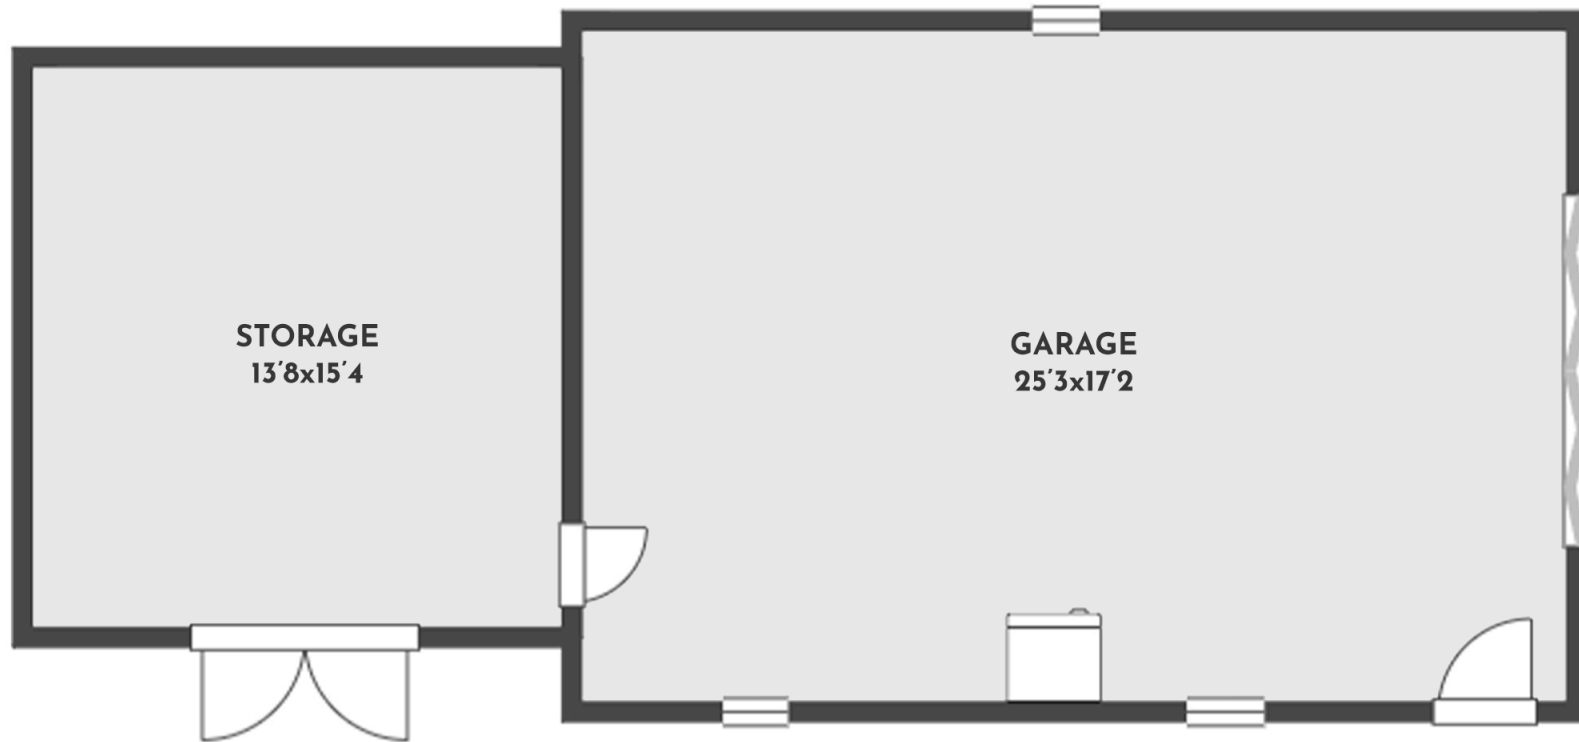

**3 BED | 1 BATH | 1516 SQ.FT
GARAGE**

170 MUGFORD ROAD

Stone Sisters | www.StoneSisters.com | (250) 862-7675