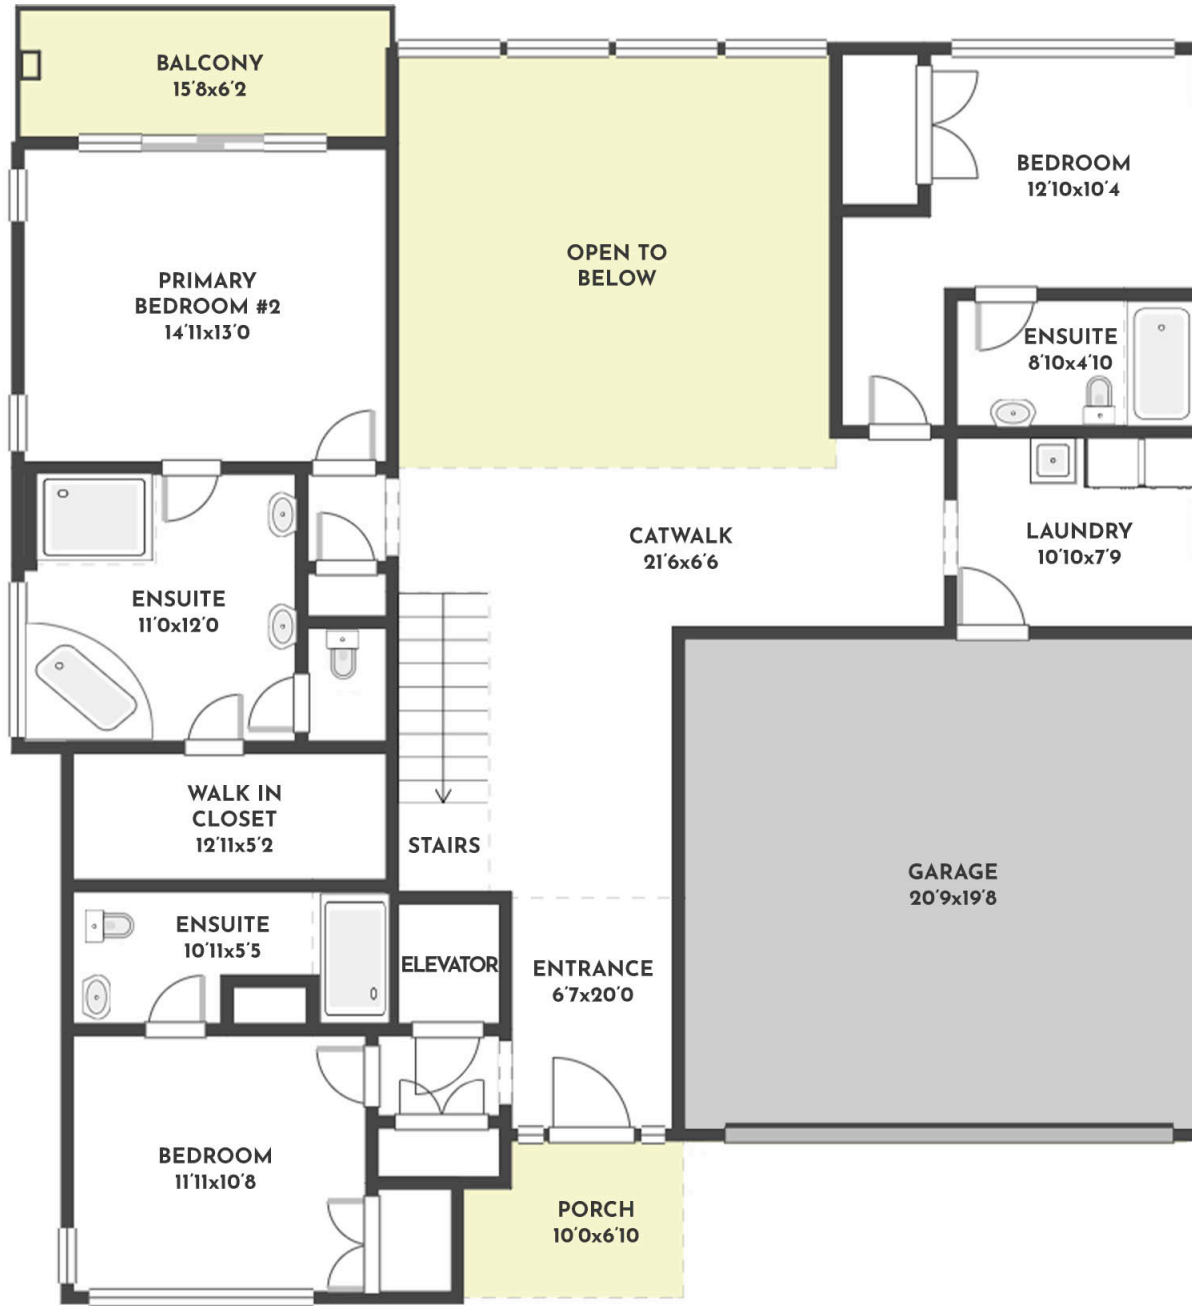

**5 BED | 5 BATH | 3535 SQ.FT
UPPER LEVEL 1431 SQ.FT**

1194 LONE PINE DRIVE

Stone Sisters | www.StoneSisters.com | (250) 862-7675

Tan & grey regions are excluded from the total floor area. All room dimensions and floor areas must be considered approximate and are subject to independent verification. Dimensions are taken from interior laser measurements.

**5 BED | 5 BATH | 3535 SQ.FT
MAIN FLOOR 2104 SQ.FT**

1194 LONE PINE DRIVE

Stone Sisters | www.StoneSisters.com | (250) 862-7675

Tan & grey regions are excluded from the total floor area. All room dimensions and floor areas must be considered approximate and are subject to independent verification. Dimensions are taken from interior laser measurements.