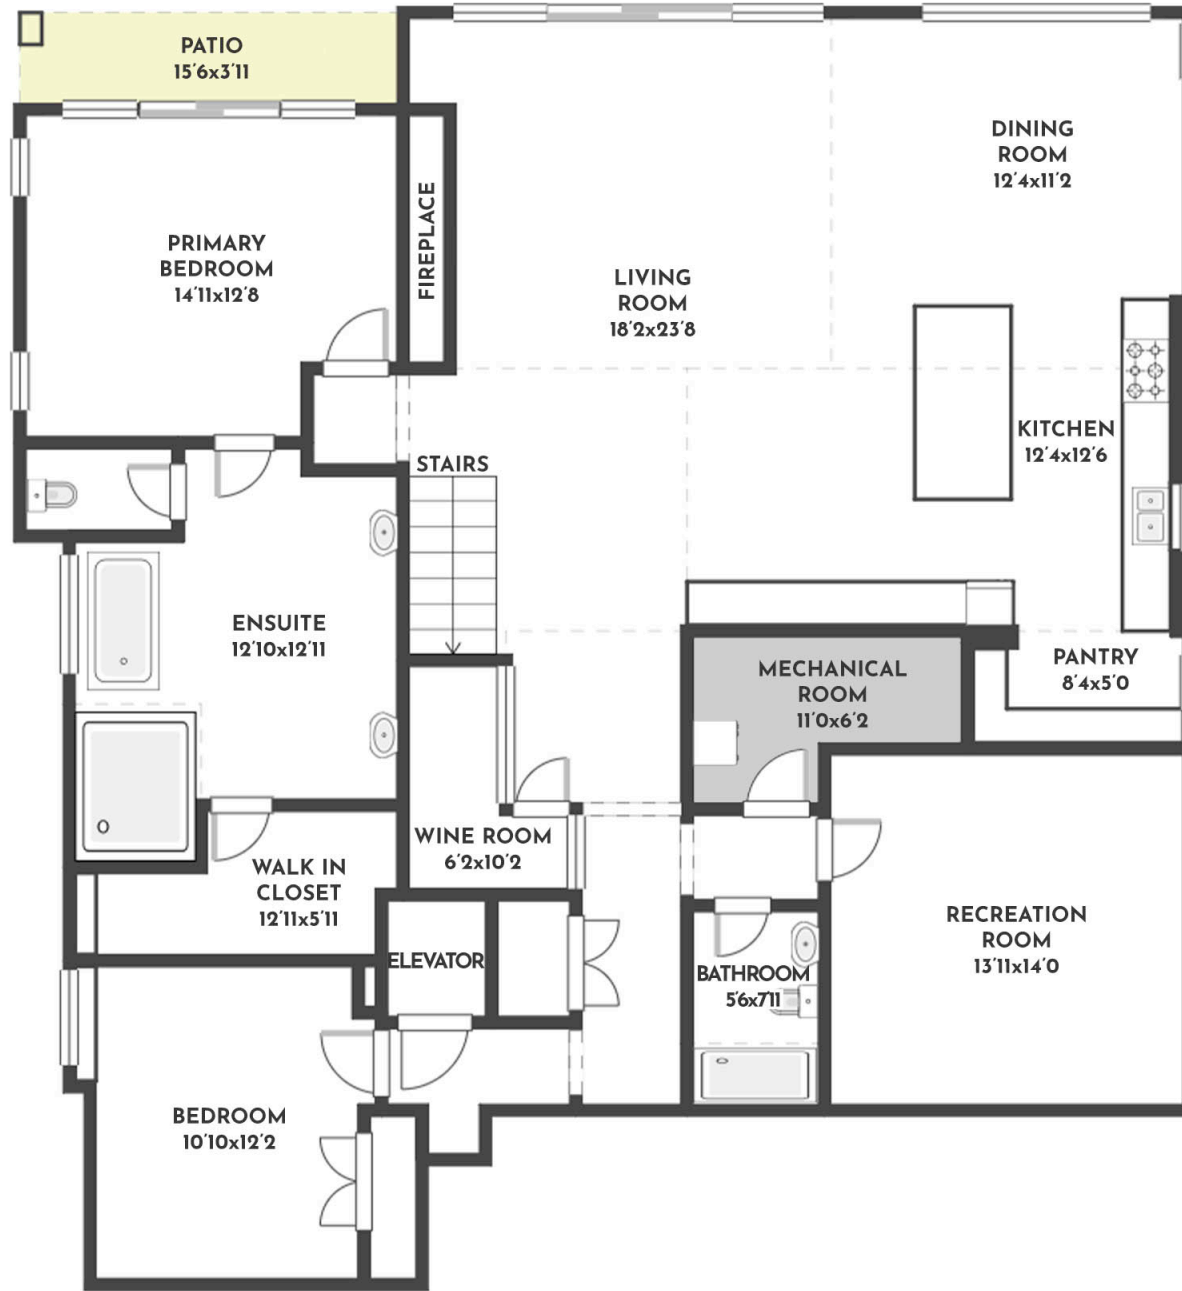

**5 BED | 5 BATH | 3535 SQ.FT
UPPER LEVEL 1431 SQ.FT**

1194 LONE PINE DRIVE

Stone Sisters | www.StoneSisters.com | (250) 862-7675

Tan & grey regions are excluded from the total floor area. All room dimensions and floor areas must be considered approximate and are subject to independent verification. Dimensions are taken from interior laser measurements.

**5 BED | 5 BATH | 3535 SQ.FT
MAIN FLOOR 2104 SQ.FT**

1194 LONE PINE DRIVE

Stone Sisters | www.StoneSisters.com | (250) 862-7675

Tan & grey regions are excluded from the total floor area. All room dimensions and floor areas must be considered approximate and are subject to independent verification. Dimensions are taken from interior laser measurements.