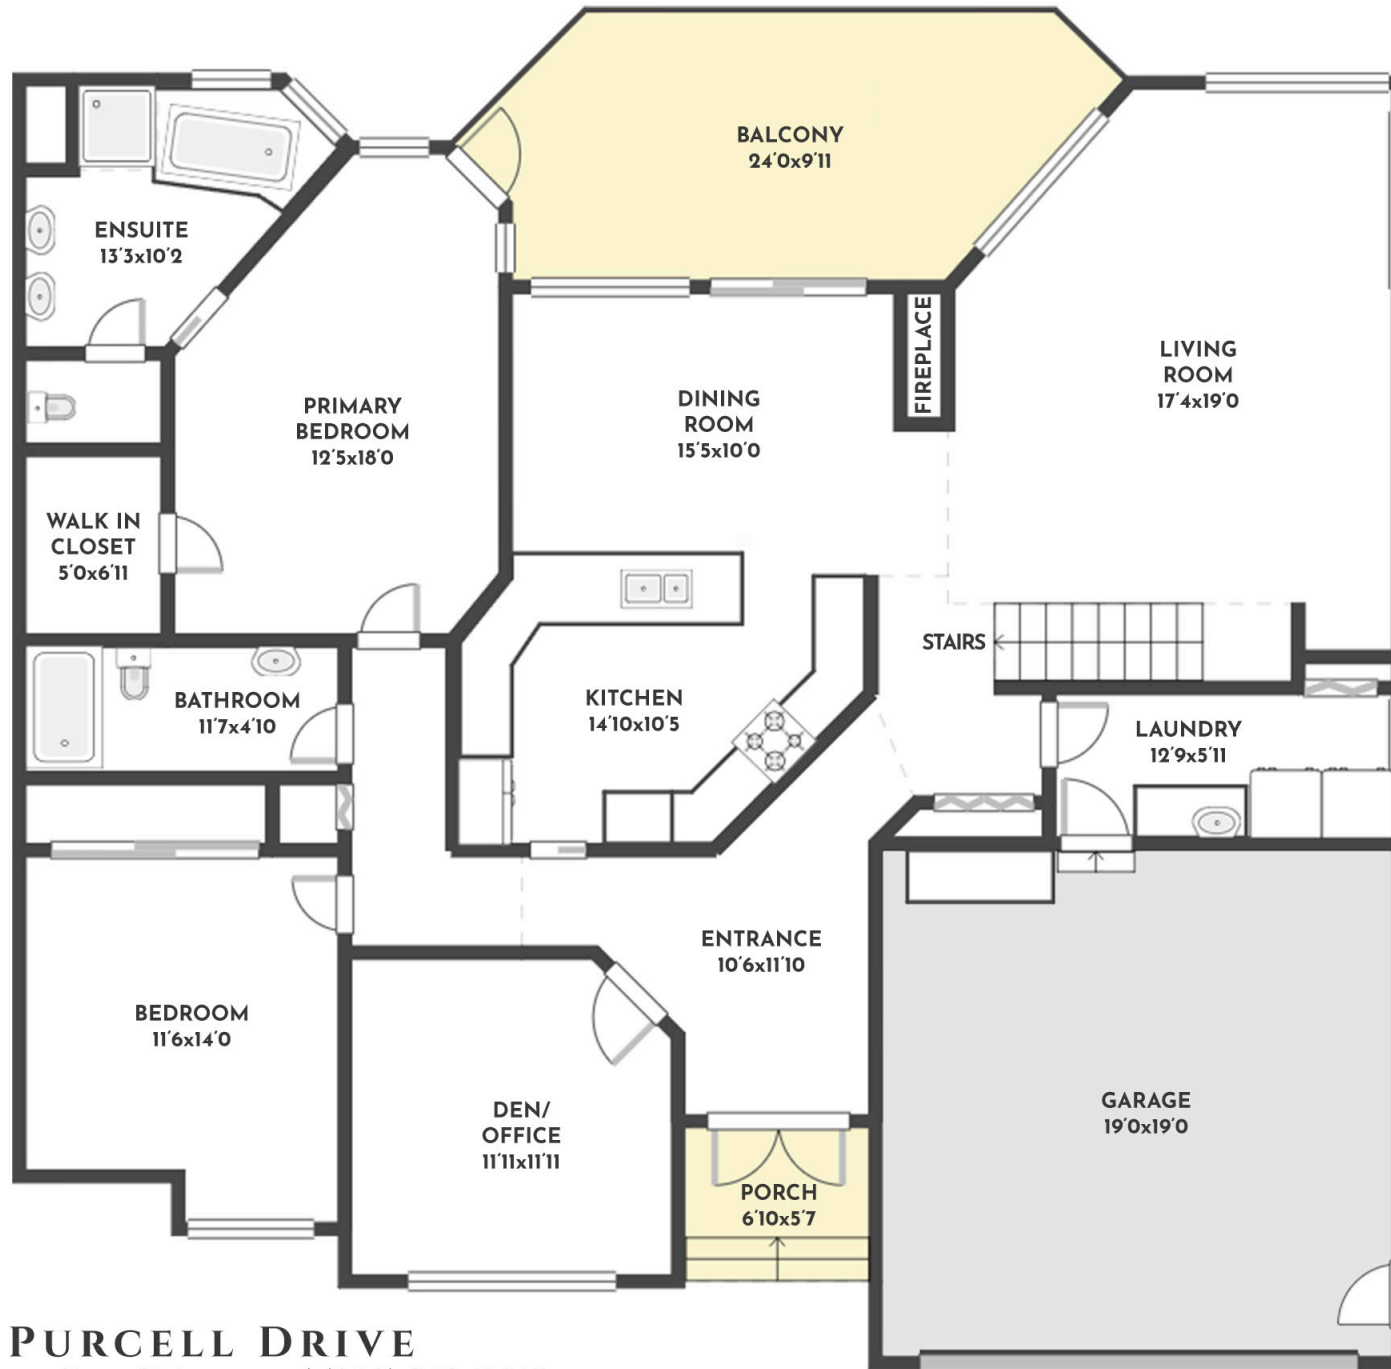

**4 BED + DEN/OFFICE | 3 BATH | 3477 SQ.FT
UPPER FLOOR 1824 SQ.FT**

961 PURCELL DRIVE

Stone Sisters | www.StoneSisters.com | (250) 862-7675

Tan & grey regions are excluded from the total floor area. All room dimensions and floor areas must be considered approximate and are subject to independent verification. Dimensions are taken from interior laser measurements.

**4 BED + DEN/OFFICE | 3 BATH | 3477 SQ.FT
LOWER FLOOR 1653 SQ.FT**

961 PURCELL DRIVE

Stone Sisters | www.StoneSisters.com | (250) 862-7675

Tan & grey regions are excluded from the total floor area. All room dimensions and floor areas must be considered approximate and are subject to independent verification. Dimensions are taken from interior laser measurements.