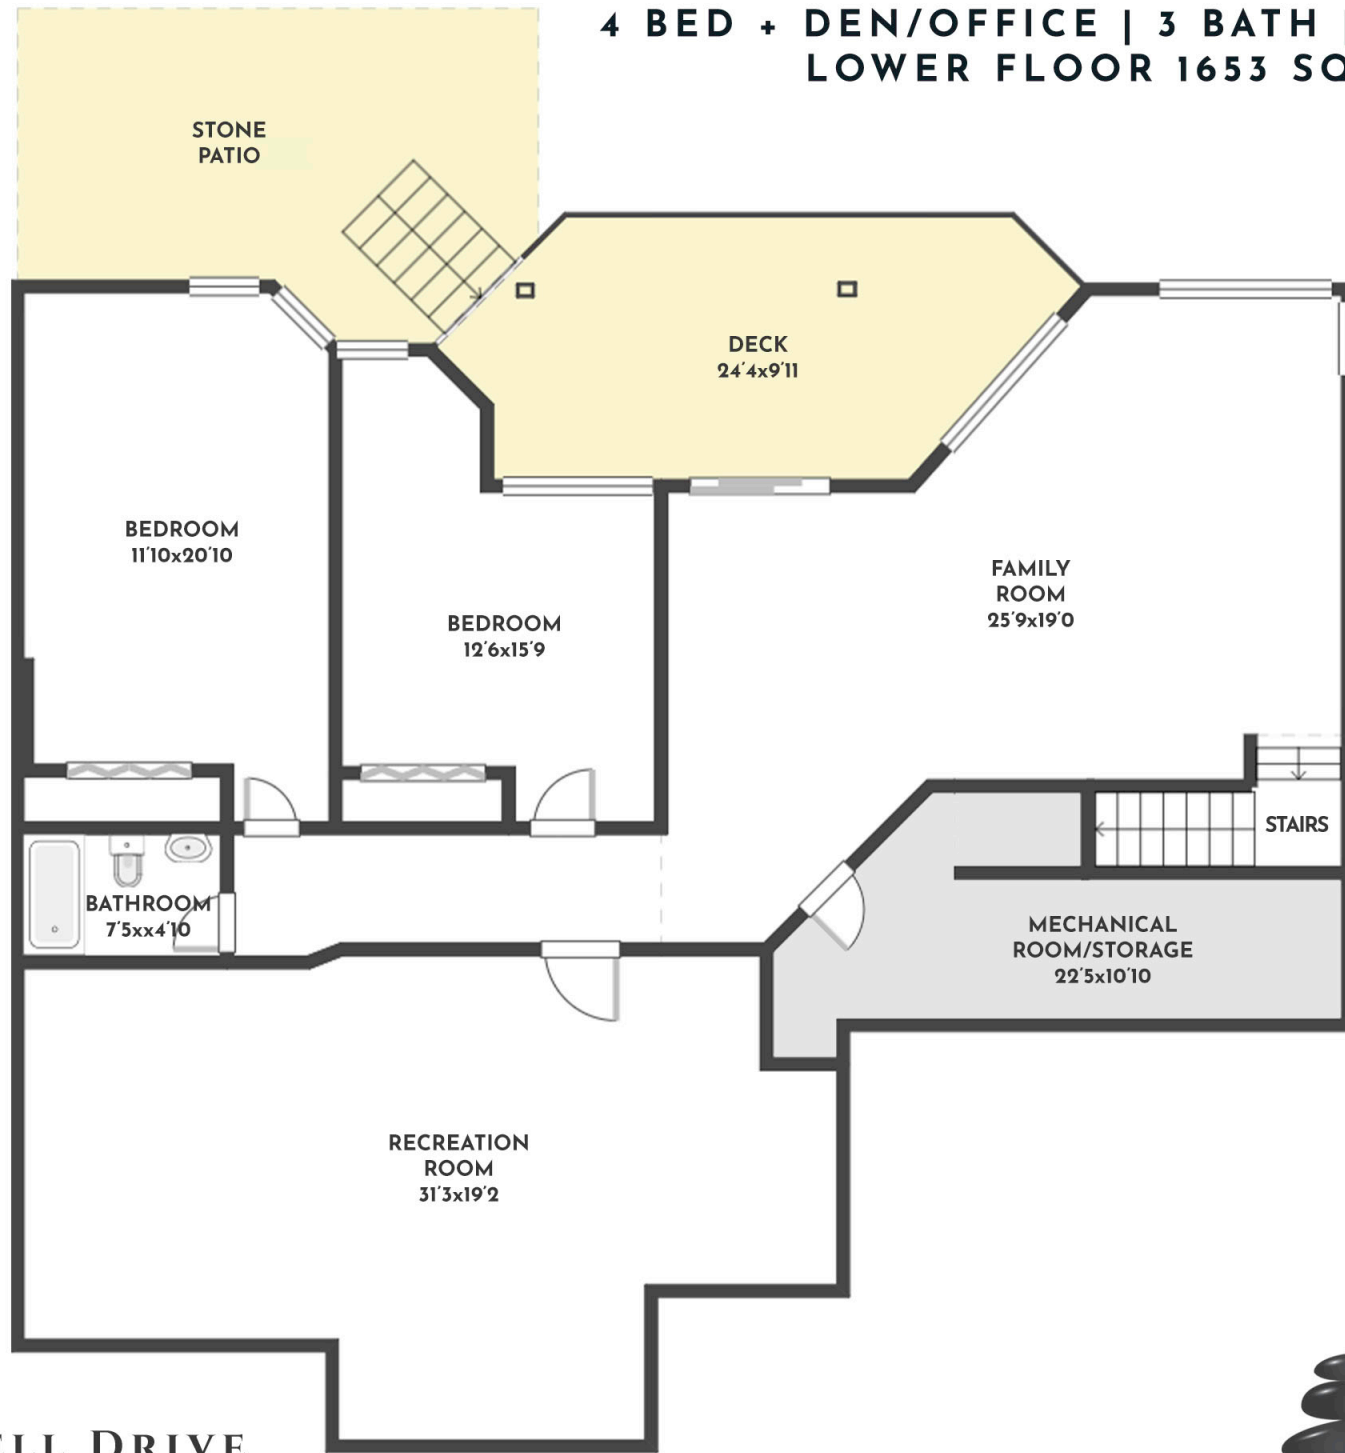

**4 BED + DEN/OFFICE | 3 BATH | 3477 SQ.FT
UPPER FLOOR 1824 SQ.FT**

961 PURCELL DRIVE

Stone Sisters | www.StoneSisters.com | (250) 862-7675

Tan & grey regions are excluded from the total floor area. All room dimensions and floor areas must be considered approximate and are subject to independent verification. Dimensions are taken from interior laser measurements.

**4 BED + DEN/OFFICE | 3 BATH | 3477 SQ.FT
LOWER FLOOR 1653 SQ.FT**

961 PURCELL DRIVE

Stone Sisters | www.StoneSisters.com | (250) 862-7675

Tan & grey regions are excluded from the total floor area. All room dimensions and floor areas must be considered approximate and are subject to independent verification. Dimensions are taken from interior laser measurements.