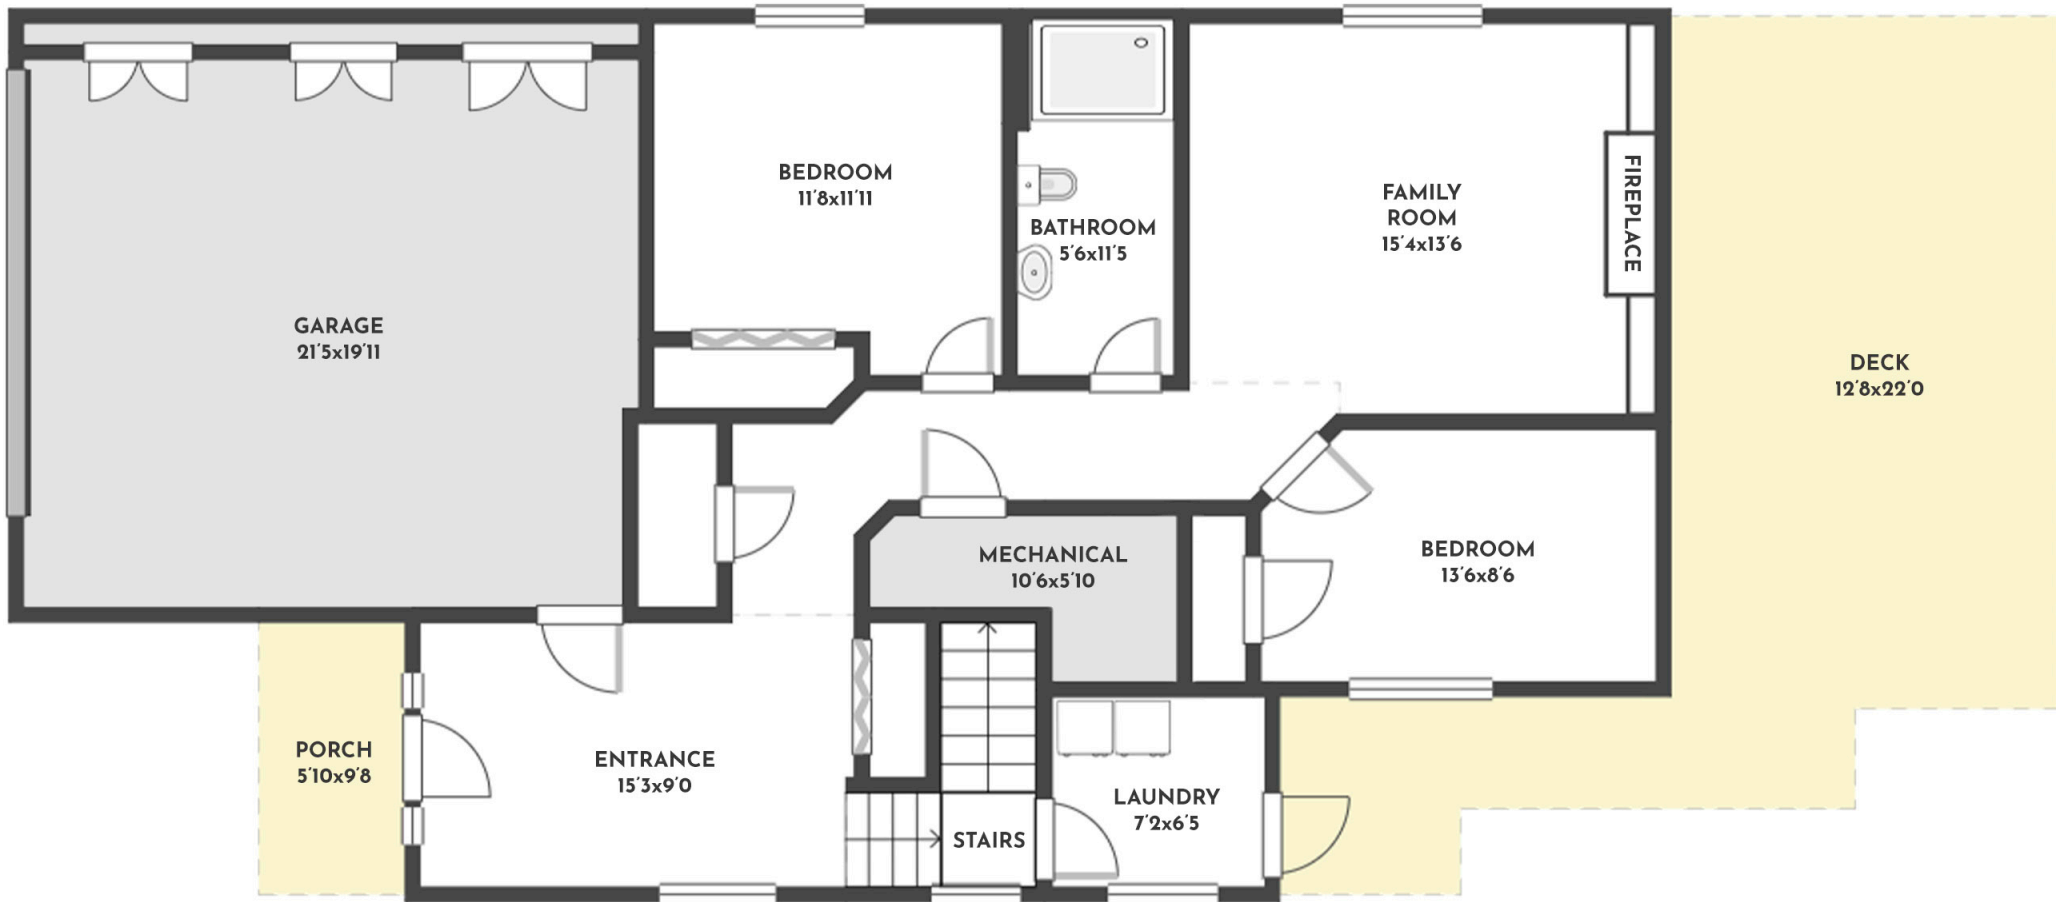

4 BED | 3 BATH | 2224 SQ.FT  
UPPER FLOOR 1174 SQ.FT

## 540 SOUTH CREST DRIVE

Stone Sisters | [www.StoneSisters.com](http://www.StoneSisters.com) | (250) 862-7675

Tan & grey regions are excluded from the total floor area. All room dimensions and floor areas must be considered approximate and are subject to independent verification. Dimensions are taken from interior laser measurements.

4 BED | 3 BATH | 2224 SQ.FT  
LOWER FLOOR 1050 SQ.FT