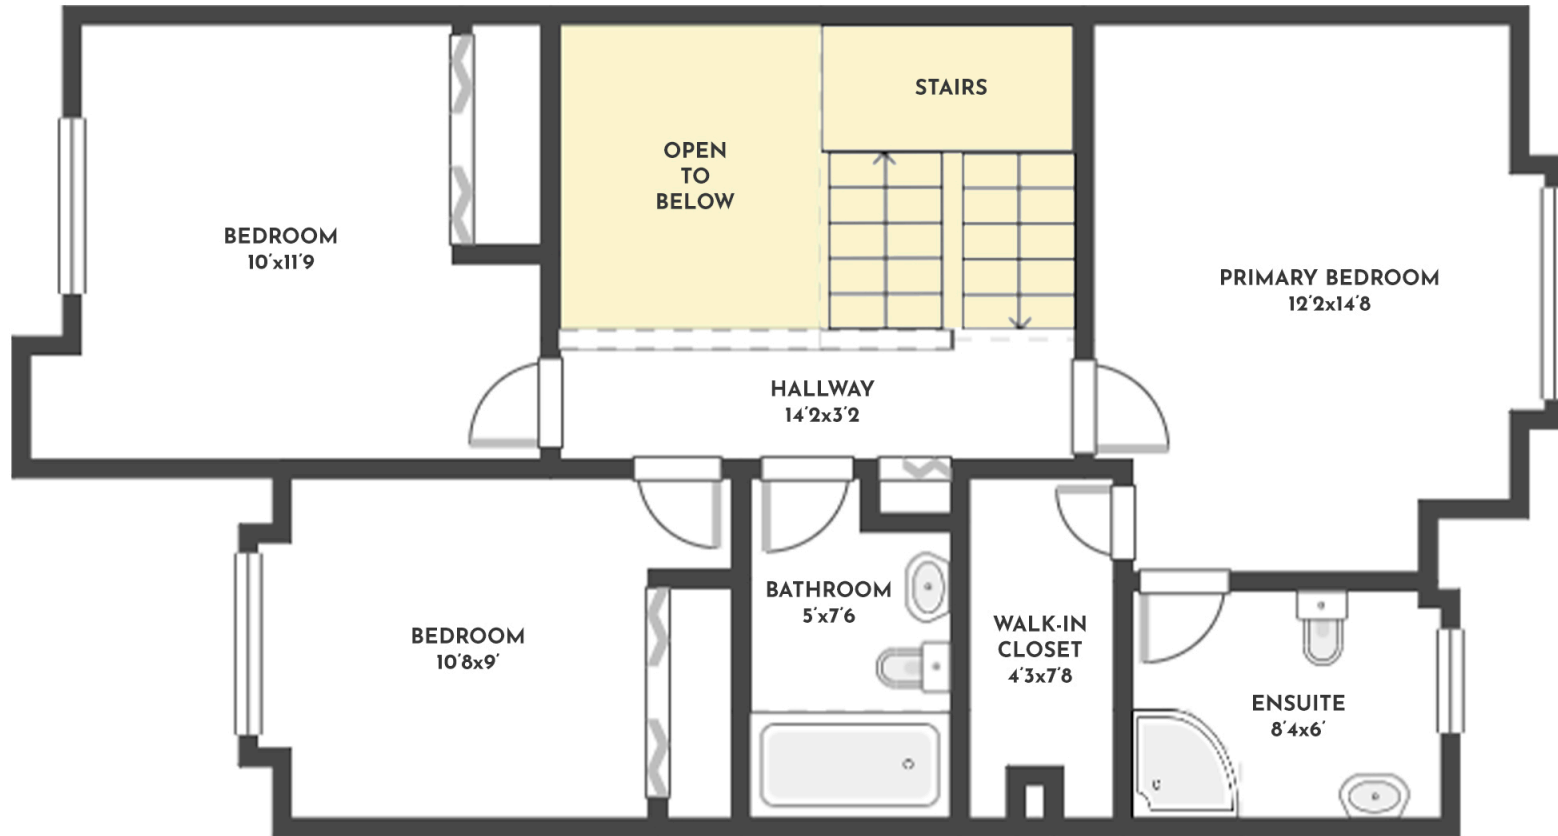

3 BED | 2.5 BATH | 1426 SQ.FT
LOWER FLOOR | 720 SQ.FT

#133 - 160 CELANO COURT

Stone Sisters | www.StoneSisters.com | (250) 862-7675

Tan & grey regions are excluded from the total floor area. All room dimensions and floor areas must be considered approximate and are subject to independent verification. Dimensions are taken from interior laser measurements.

**3 BED | 2.5 BATH | 1426 SQ.FT
UPPER FLOOR | 706 SQ.FT**

#133 - 160 CELANO COURT

Stone Sisters | www.StoneSisters.com | (250) 862-7675

Tan & grey regions are excluded from the total floor area. All room dimensions and floor areas must be considered approximate and are subject to independent verification. Dimensions are taken from interior laser measurements.