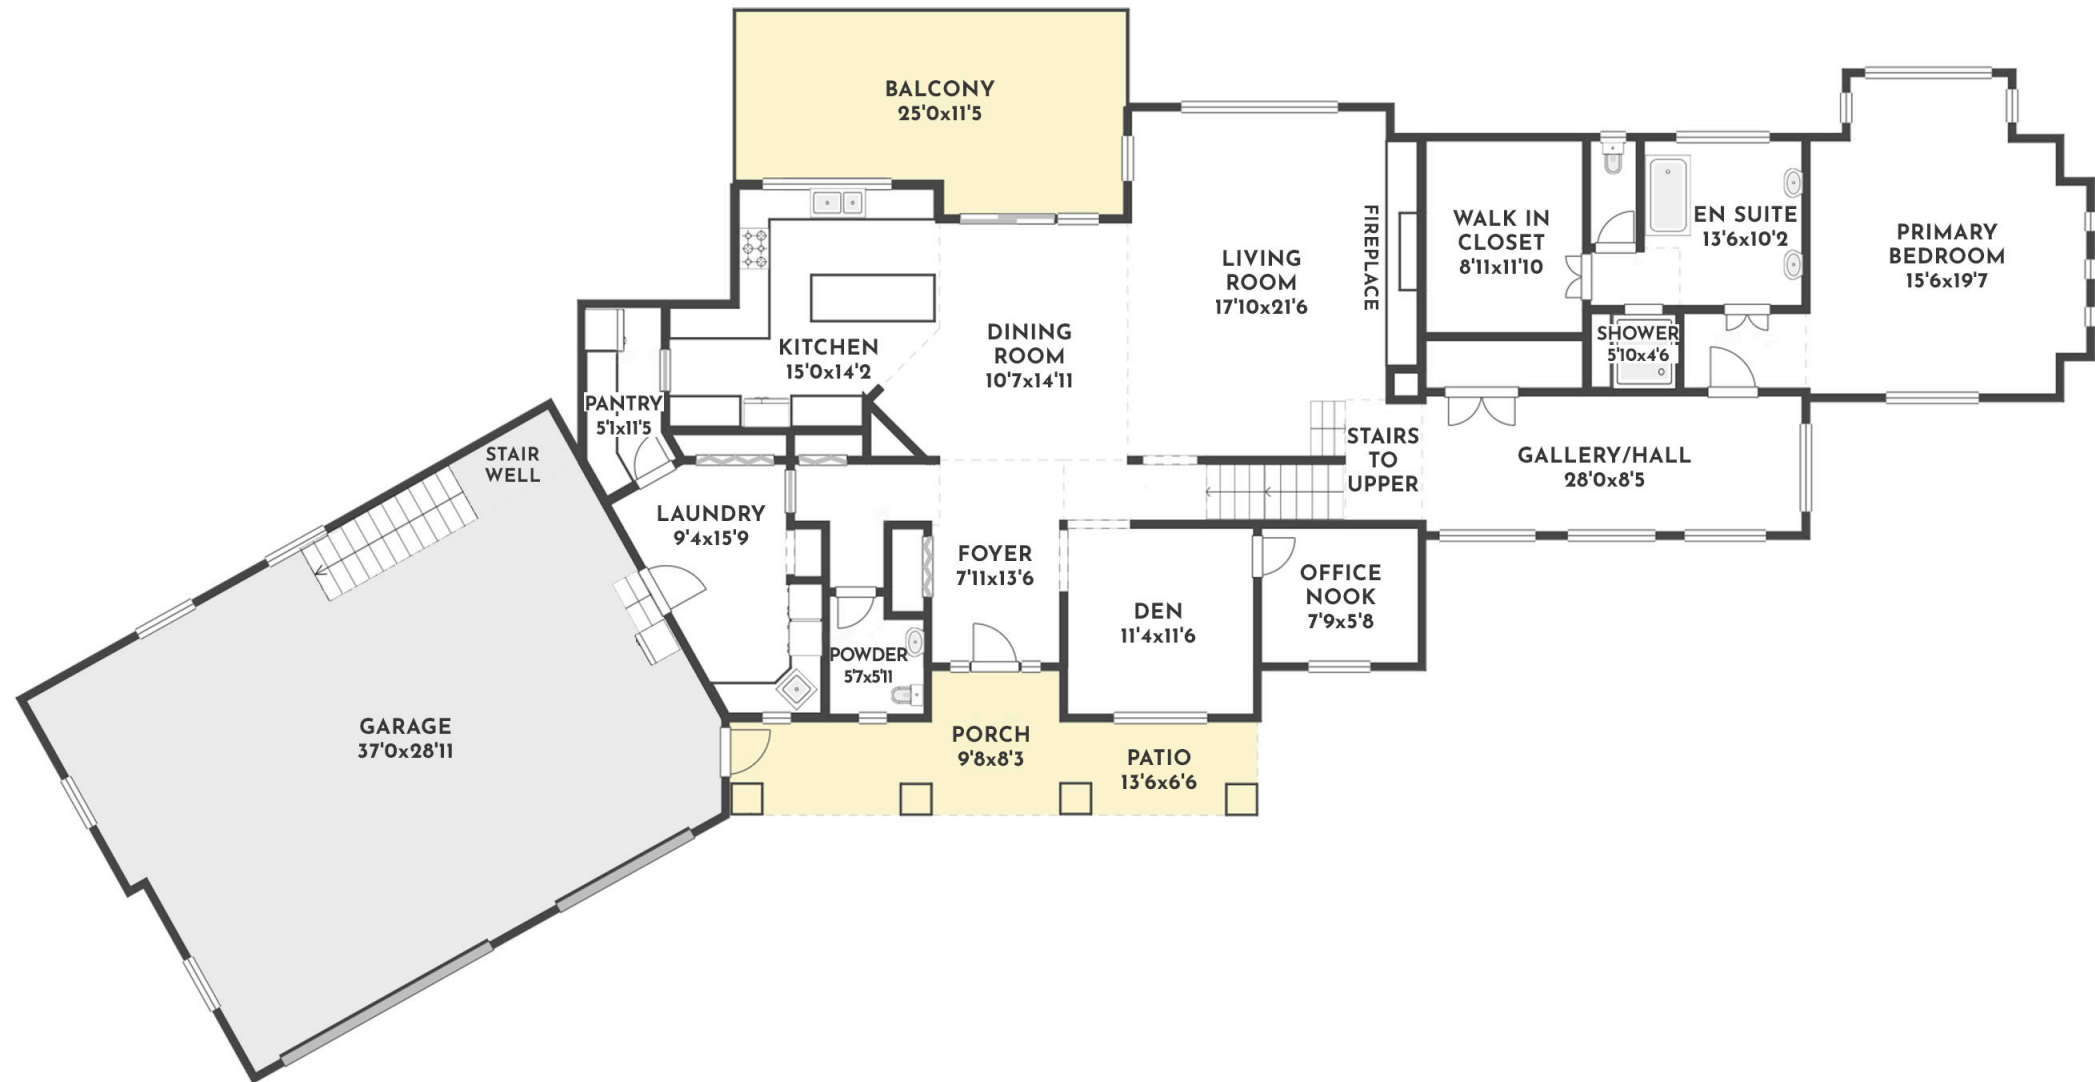

6 BED | 4.5 BATH | 5840 SQ.FT
UPPER FLOOR 1445 SQ.FT

2775 HARVARD ROAD

Stone Sisters | www.StoneSisters.com | (250) 862-7675

Tan & grey regions are excluded from the total floor area. All room dimensions and floor areas must be considered approximate and are subject to independent verification. Dimensions are taken from interior laser measurements.

6 BED | 4.5 BATH | 5840 SQ.FT
MAIN FLOOR 2480 SQ.FT

2775 HARVARD ROAD

Stone Sisters | www.StoneSisters.com | (250) 862-7675

Tan & grey regions are excluded from the total floor area. All room dimensions and floor areas must be considered approximate and are subject to independent verification. Dimensions are taken from interior laser measurements.

6 BED | 4.5 BATH | 5840 SQ.FT
LOWER FLOOR 1915 SQ.FT

2775 HARVARD ROAD

Stone Sisters | www.StoneSisters.com | (250) 862-7675

Tan & grey regions are excluded from the total floor area. All room dimensions and floor areas must be considered approximate and are subject to independent verification. Dimensions are taken from interior laser measurements.