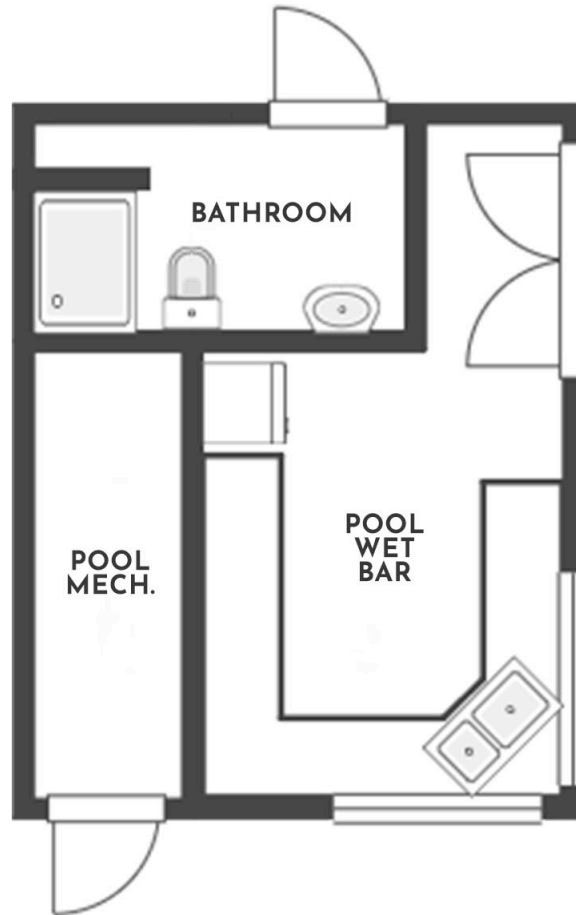

6 BED | 4.5 BATH | 5840 SQ.FT
LOWER FLOOR 1915 SQ.FT

2775 HARVARD ROAD

Stone Sisters | www.StoneSisters.com | (250) 862-7675

Tan & grey regions are excluded from the total floor area. All room dimensions and floor areas must be considered approximate and are subject to independent verification. Dimensions are taken from interior laser measurements.

6 BED | 4.5 BATH | 5840 SQ.FT
POOL HOUSE

2775 HARVARD ROAD

Stone Sisters | www.StoneSisters.com | (250) 862-7675

Tan & grey regions are excluded from the total floor area. All room dimensions and floor areas must be considered approximate and are subject to independent verification. Dimensions are taken from interior laser measurements.