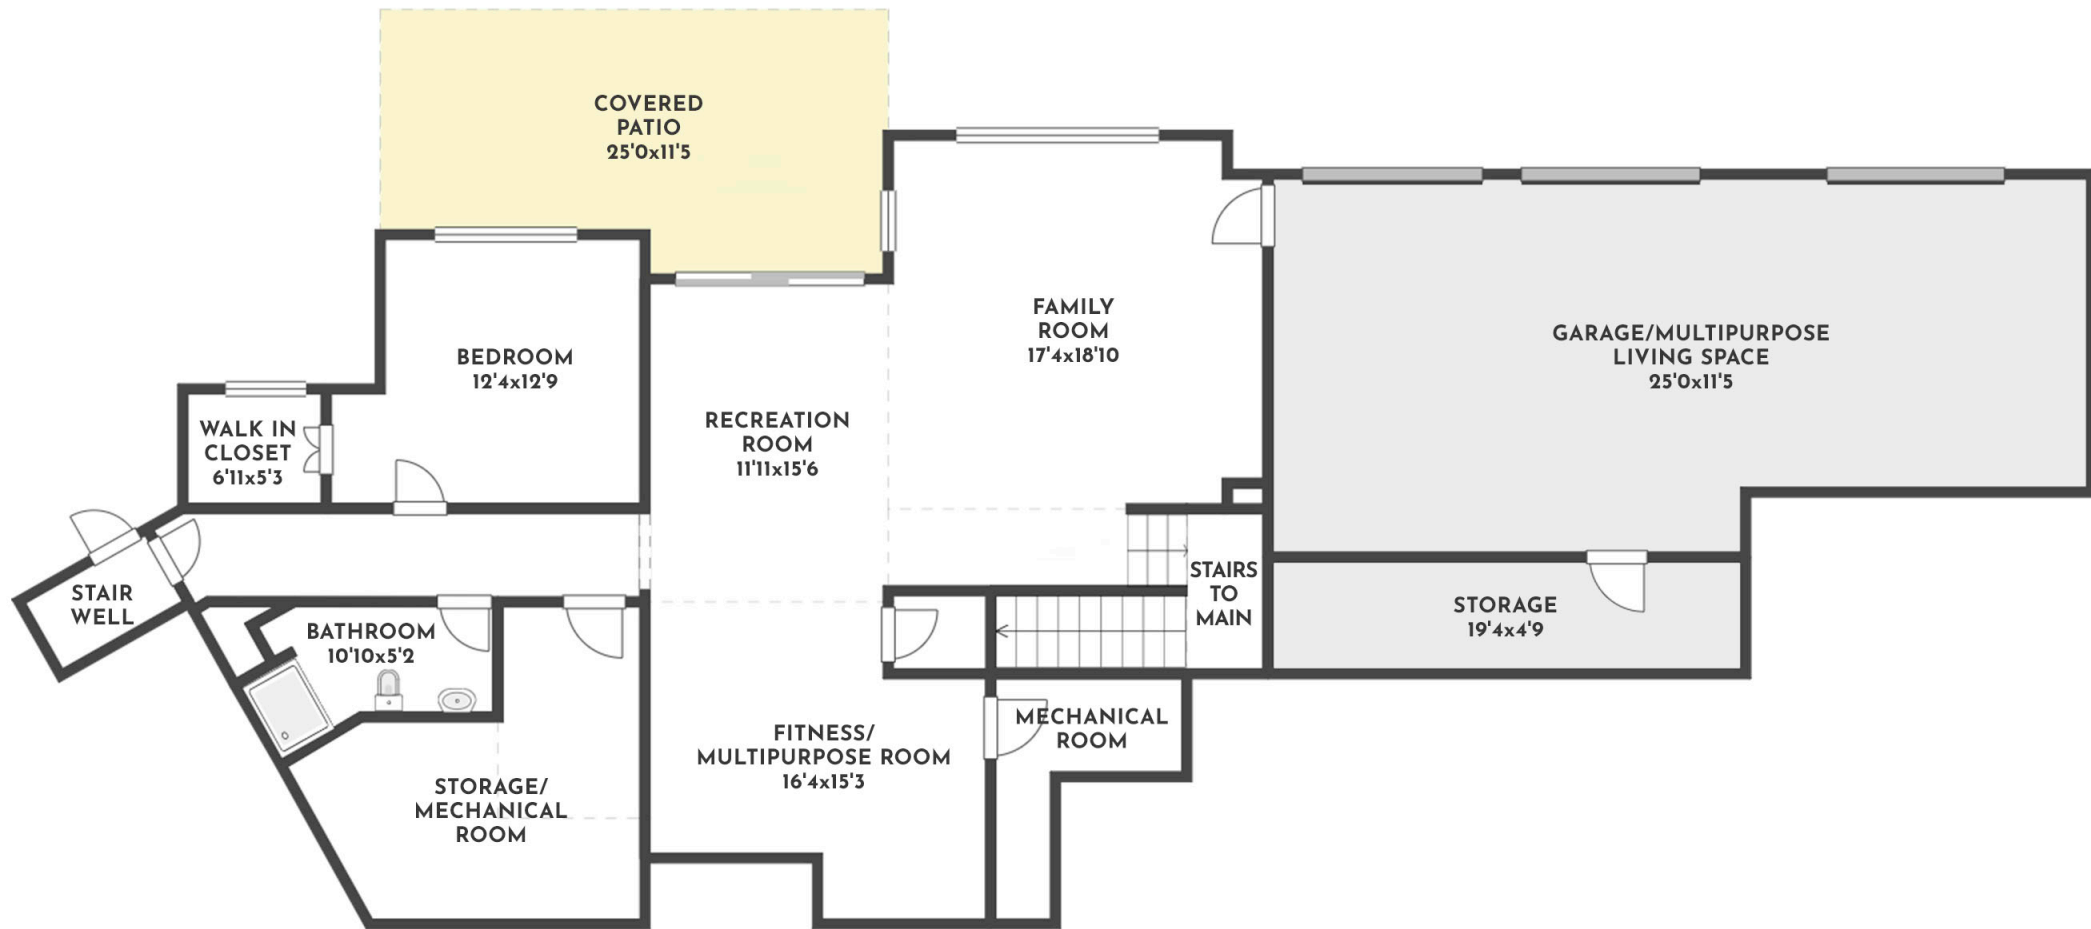

6 BED | 4.5 BATH | 5840 SQ.FT
UPPER FLOOR 1445 SQ.FT

2775 HARVARD ROAD

Stone Sisters | www.StoneSisters.com | (250) 862-7675

Tan & grey regions are excluded from the total floor area. All room dimensions and floor areas must be considered approximate and are subject to independent verification. Dimensions are taken from interior laser measurements.

6 BED | 4.5 BATH | 5840 SQ.FT
MAIN FLOOR 2480 SQ.FT

2775 HARVARD ROAD

Stone Sisters | www.StoneSisters.com | (250) 862-7675

Tan & grey regions are excluded from the total floor area. All room dimensions and floor areas must be considered approximate and are subject to independent verification. Dimensions are taken from interior laser measurements.

6 BED | 4.5 BATH | 5840 SQ.FT
LOWER FLOOR 1915 SQ.FT

2775 HARVARD ROAD

Stone Sisters | www.StoneSisters.com | (250) 862-7675

Tan & grey regions are excluded from the total floor area. All room dimensions and floor areas must be considered approximate and are subject to independent verification. Dimensions are taken from interior laser measurements.

6 BED | 4.5 BATH | 5840 SQ.FT
POOL HOUSE

2775 HARVARD ROAD

Stone Sisters | www.StoneSisters.com | (250) 862-7675

Tan & grey regions are excluded from the total floor area. All room dimensions and floor areas must be considered approximate and are subject to independent verification. Dimensions are taken from interior laser measurements.