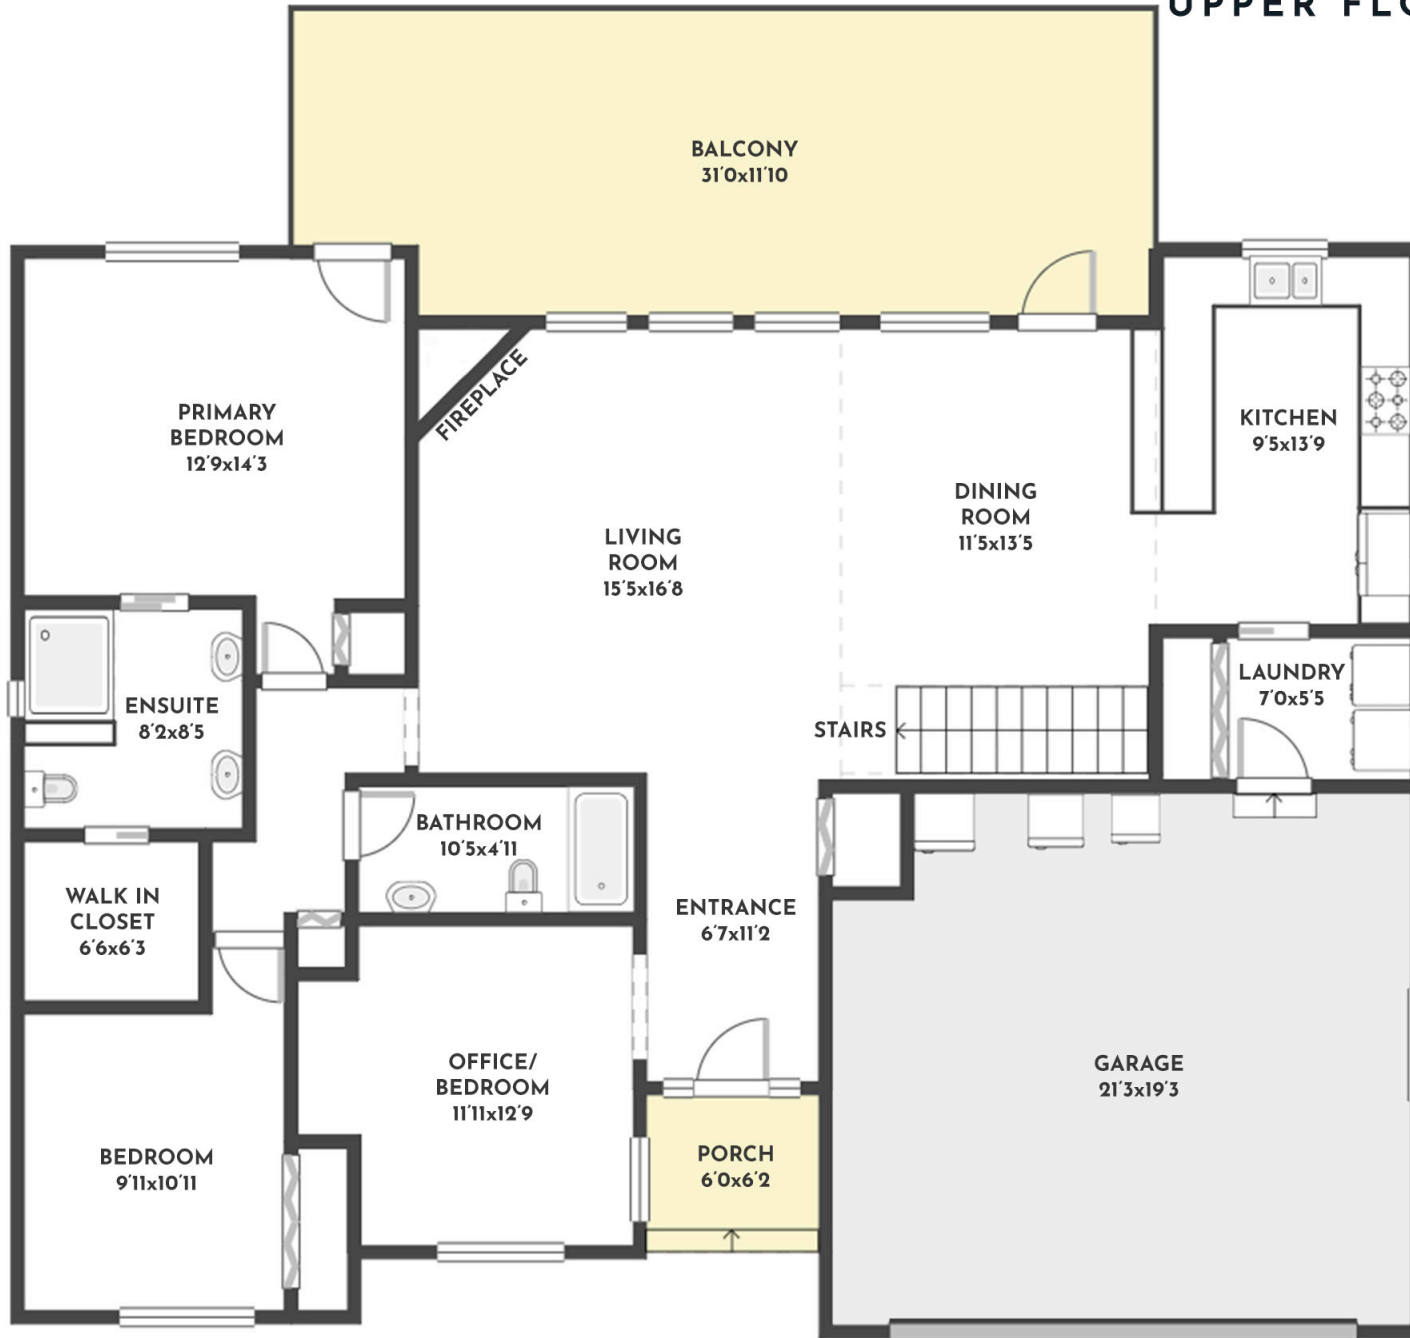

5 BED | 3 BATH | 2919 SQ.FT  
UPPER FLOOR 1805 SQ.FT

## 2196 CHILCOTIN CRESCENT

Stone Sisters | [www.StoneSisters.com](http://www.StoneSisters.com) | (250) 862-7675

Tan & grey regions are excluded from the total floor area. All room dimensions and floor areas must be considered approximate and are subject to independent verification. Dimensions are taken from interior laser measurements.

5 BED | 3 BATH | 2919 SQ.FT  
LOWER FLOOR 1114 SQ.FT