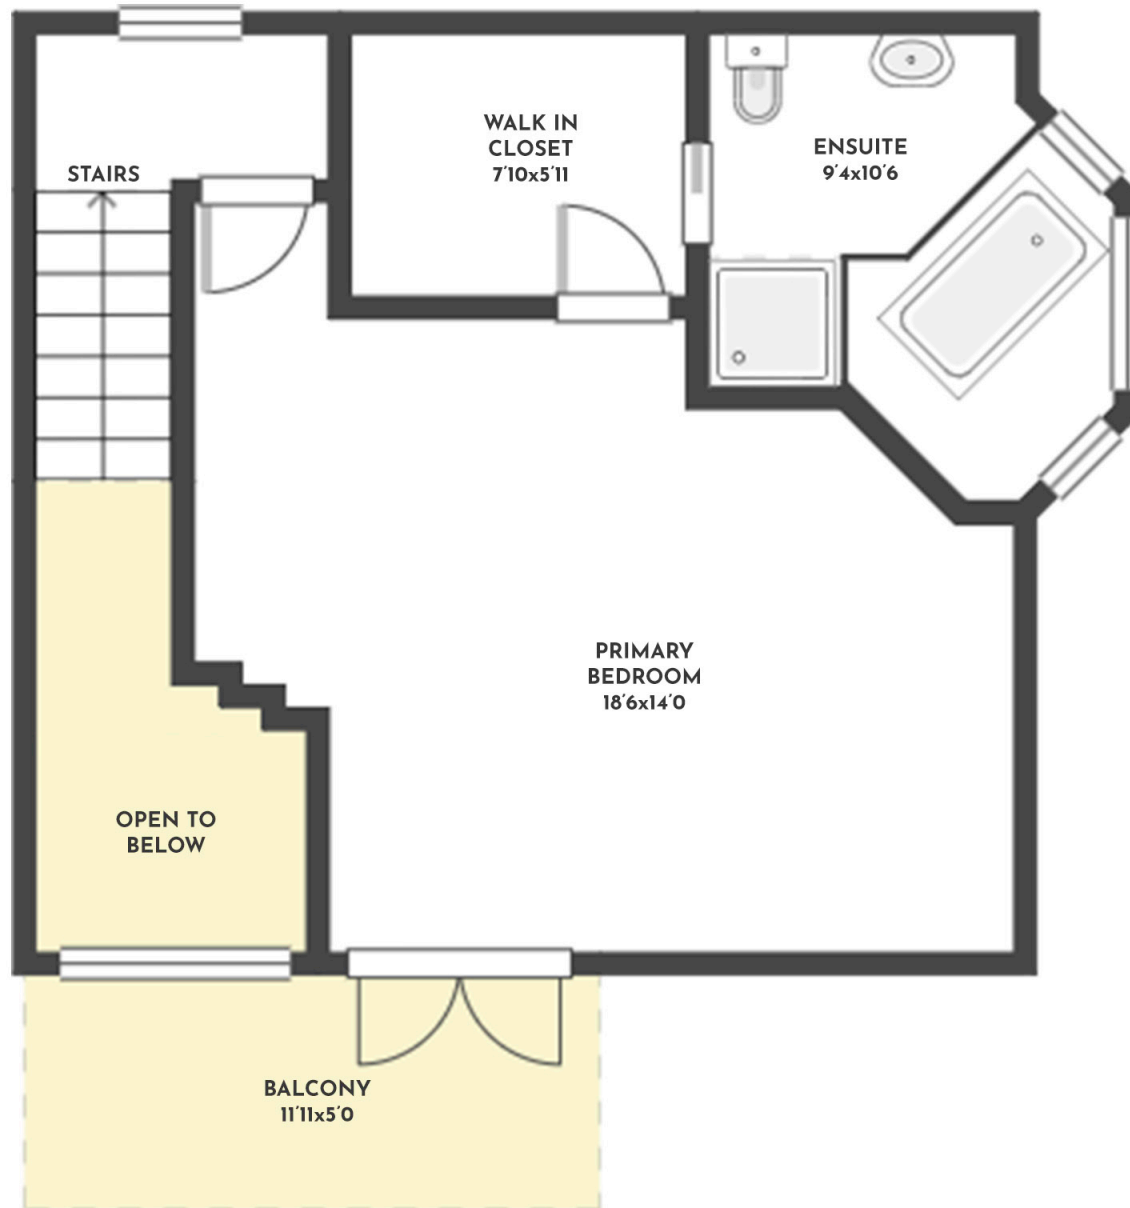

4 BED | 3 BATH | 1772 SQ.FT
UPPER FLOOR 447 SQ.FT

1-980 DILWORTH DRIVE

Stone Sisters | www.StoneSisters.com | (250) 862-7675

Tan & grey regions are excluded from the total floor area. All room dimensions and floor areas must be considered approximate and are subject to independent verification. Dimensions are taken from interior laser measurements.

3 BED | 2 BATH | 1772 SQ.FT
MAIN FLOOR 1273 SQ.FT

1-980 DILWORTH DRIVE

Stone Sisters | www.StoneSisters.com | (250) 862-7675

Tan & grey regions are excluded from the total floor area. All room dimensions and floor areas must be considered approximate and are subject to independent verification. Dimensions are taken from interior laser measurements.

4 BED | 3 BATH | 1772 SQ.FT
LOWER FLOOR 52 SQ.FT

1-980 DILWORTH DRIVE

Stone Sisters | www.StoneSisters.com | (250) 862-7675

Tan & grey regions are excluded from the total floor area. All room dimensions and floor areas must be considered approximate and are subject to independent verification. Dimensions are taken from interior laser measurements.