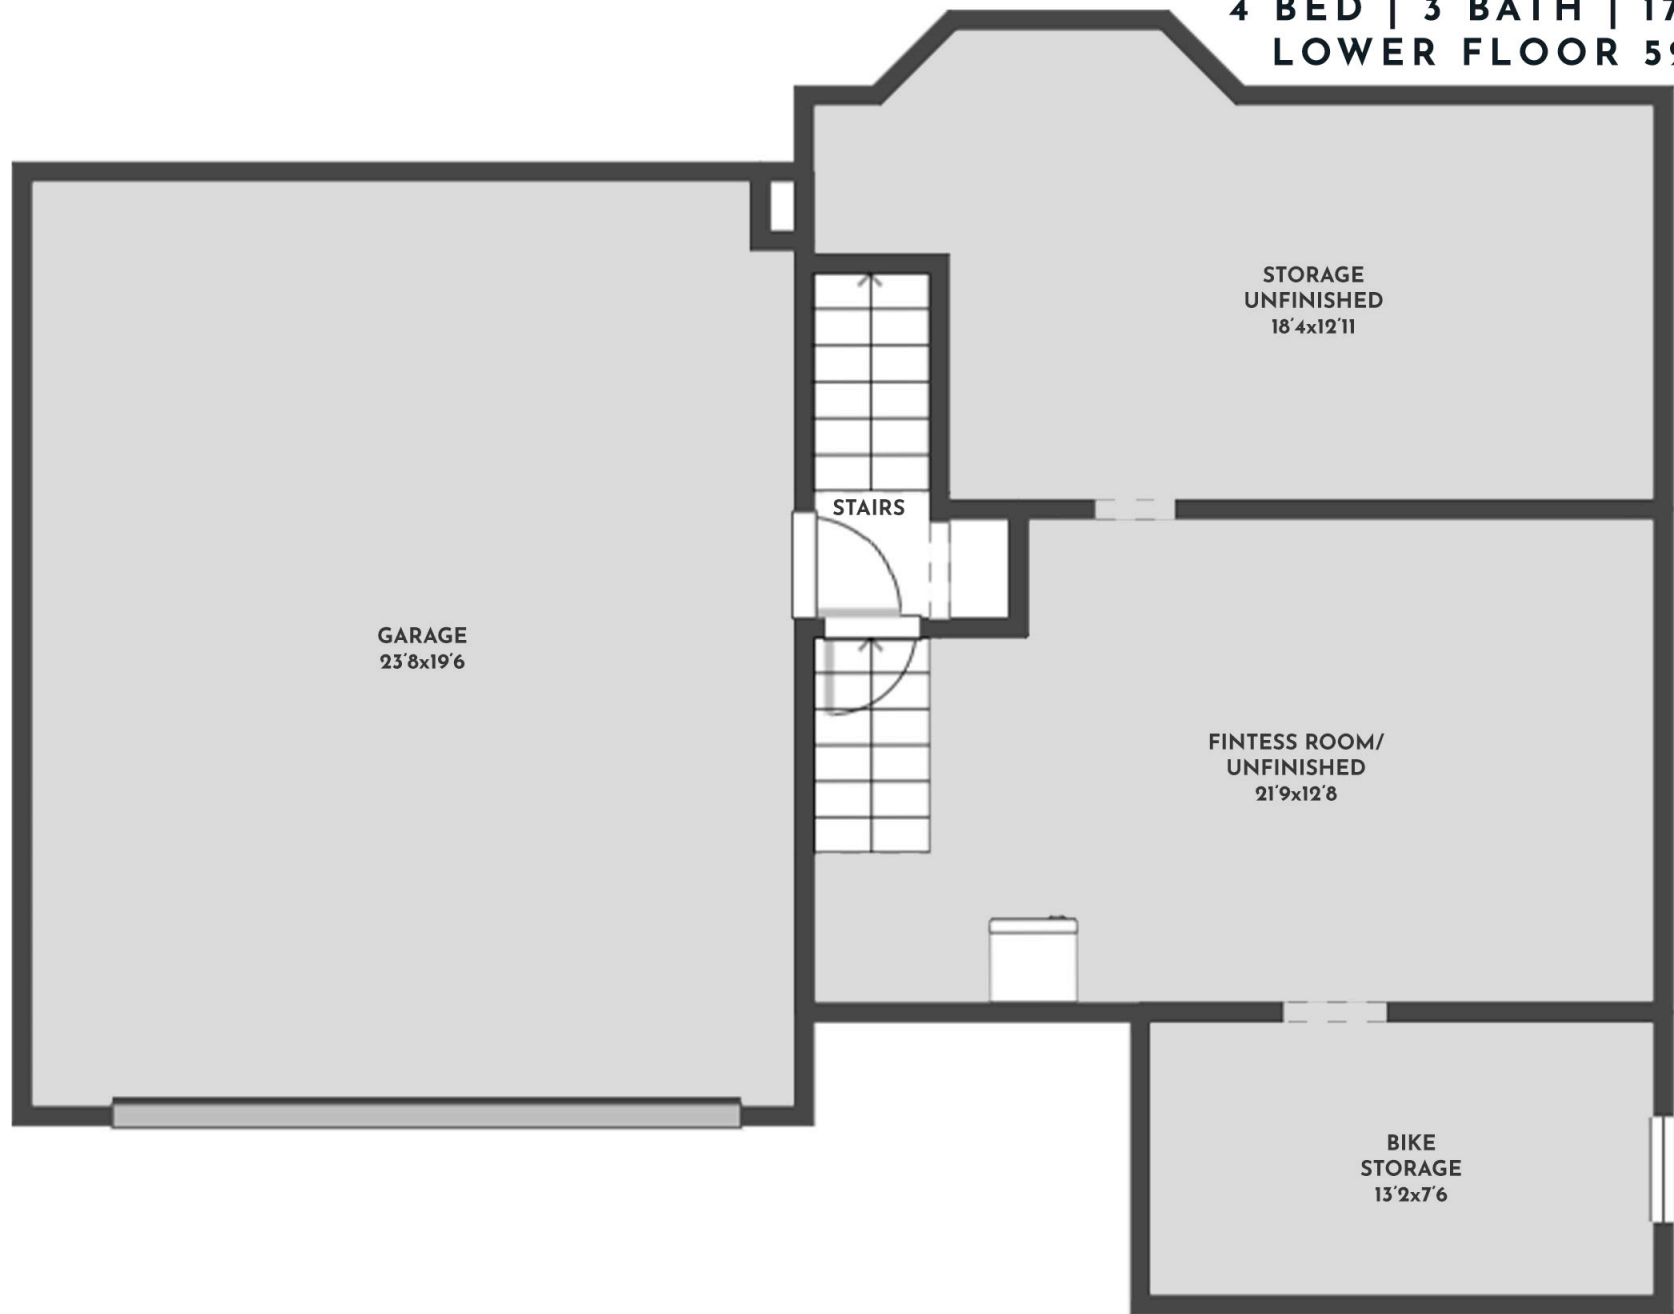

4 BED | 3 BATH | 1772 SQ.FT
UPPER FLOOR 447 SQ.FT

1-980 DILWORTH DRIVE

Stone Sisters | www.StoneSisters.com | (250) 862-7675

Tan & grey regions are excluded from the total floor area. All room dimensions and floor areas must be considered approximate and are subject to independent verification. Dimensions are taken from interior laser measurements.

3 BED | 2 BATH | 1772 SQ.FT
MAIN FLOOR 1273 SQ.FT

1-980 DILWORTH DRIVE

Stone Sisters | www.StoneSisters.com | (250) 862-7675

Tan & grey regions are excluded from the total floor area. All room dimensions and floor areas must be considered approximate and are subject to independent verification. Dimensions are taken from interior laser measurements.

4 BED | 3 BATH | 1772 SQ.FT
LOWER FLOOR 52 SQ.FT

1-980 DILWORTH DRIVE

Stone Sisters | www.StoneSisters.com | (250) 862-7675

Tan & grey regions are excluded from the total floor area. All room dimensions and floor areas must be considered approximate and are subject to independent verification. Dimensions are taken from interior laser measurements.