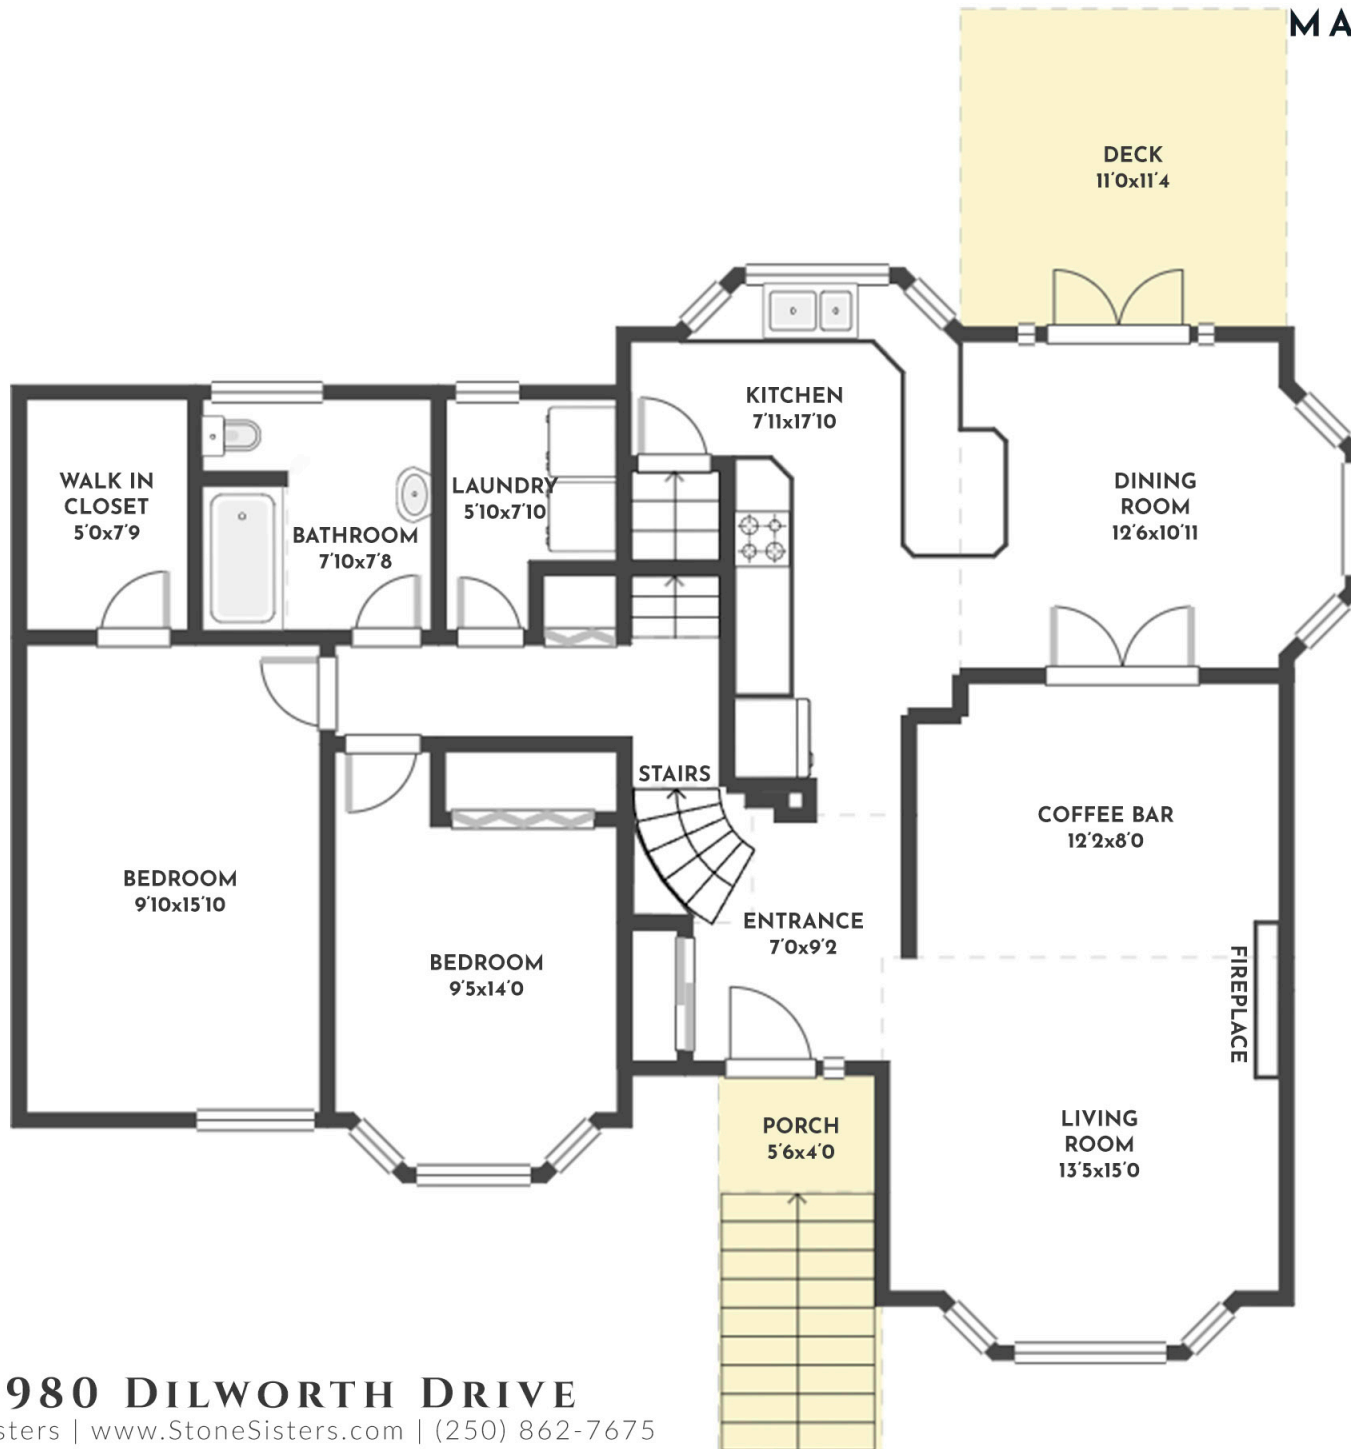

4 BED | 3 BATH | 1772 SQ.FT
UPPER FLOOR 447 SQ.FT

1-980 DILWORTH DRIVE

Stone Sisters | www.StoneSisters.com | (250) 862-7675

Tan & grey regions are excluded from the total floor area. All room dimensions and floor areas must be considered approximate and are subject to independent verification. Dimensions are taken from interior laser measurements.

3 BED | 2 BATH | 1772 SQ.FT
MAIN FLOOR 1273 SQ.FT

1-980 DILWORTH DRIVE

Stone Sisters | www.StoneSisters.com | (250) 862-7675

Tan & grey regions are excluded from the total floor area. All room dimensions and floor areas must be considered approximate and are subject to independent verification. Dimensions are taken from interior laser measurements.

4 BED | 3 BATH | 1772 SQ.FT
LOWER FLOOR 52 SQ.FT

1-980 DILWORTH DRIVE

Stone Sisters | www.StoneSisters.com | (250) 862-7675

Tan & grey regions are excluded from the total floor area. All room dimensions and floor areas must be considered approximate and are subject to independent verification. Dimensions are taken from interior laser measurements.